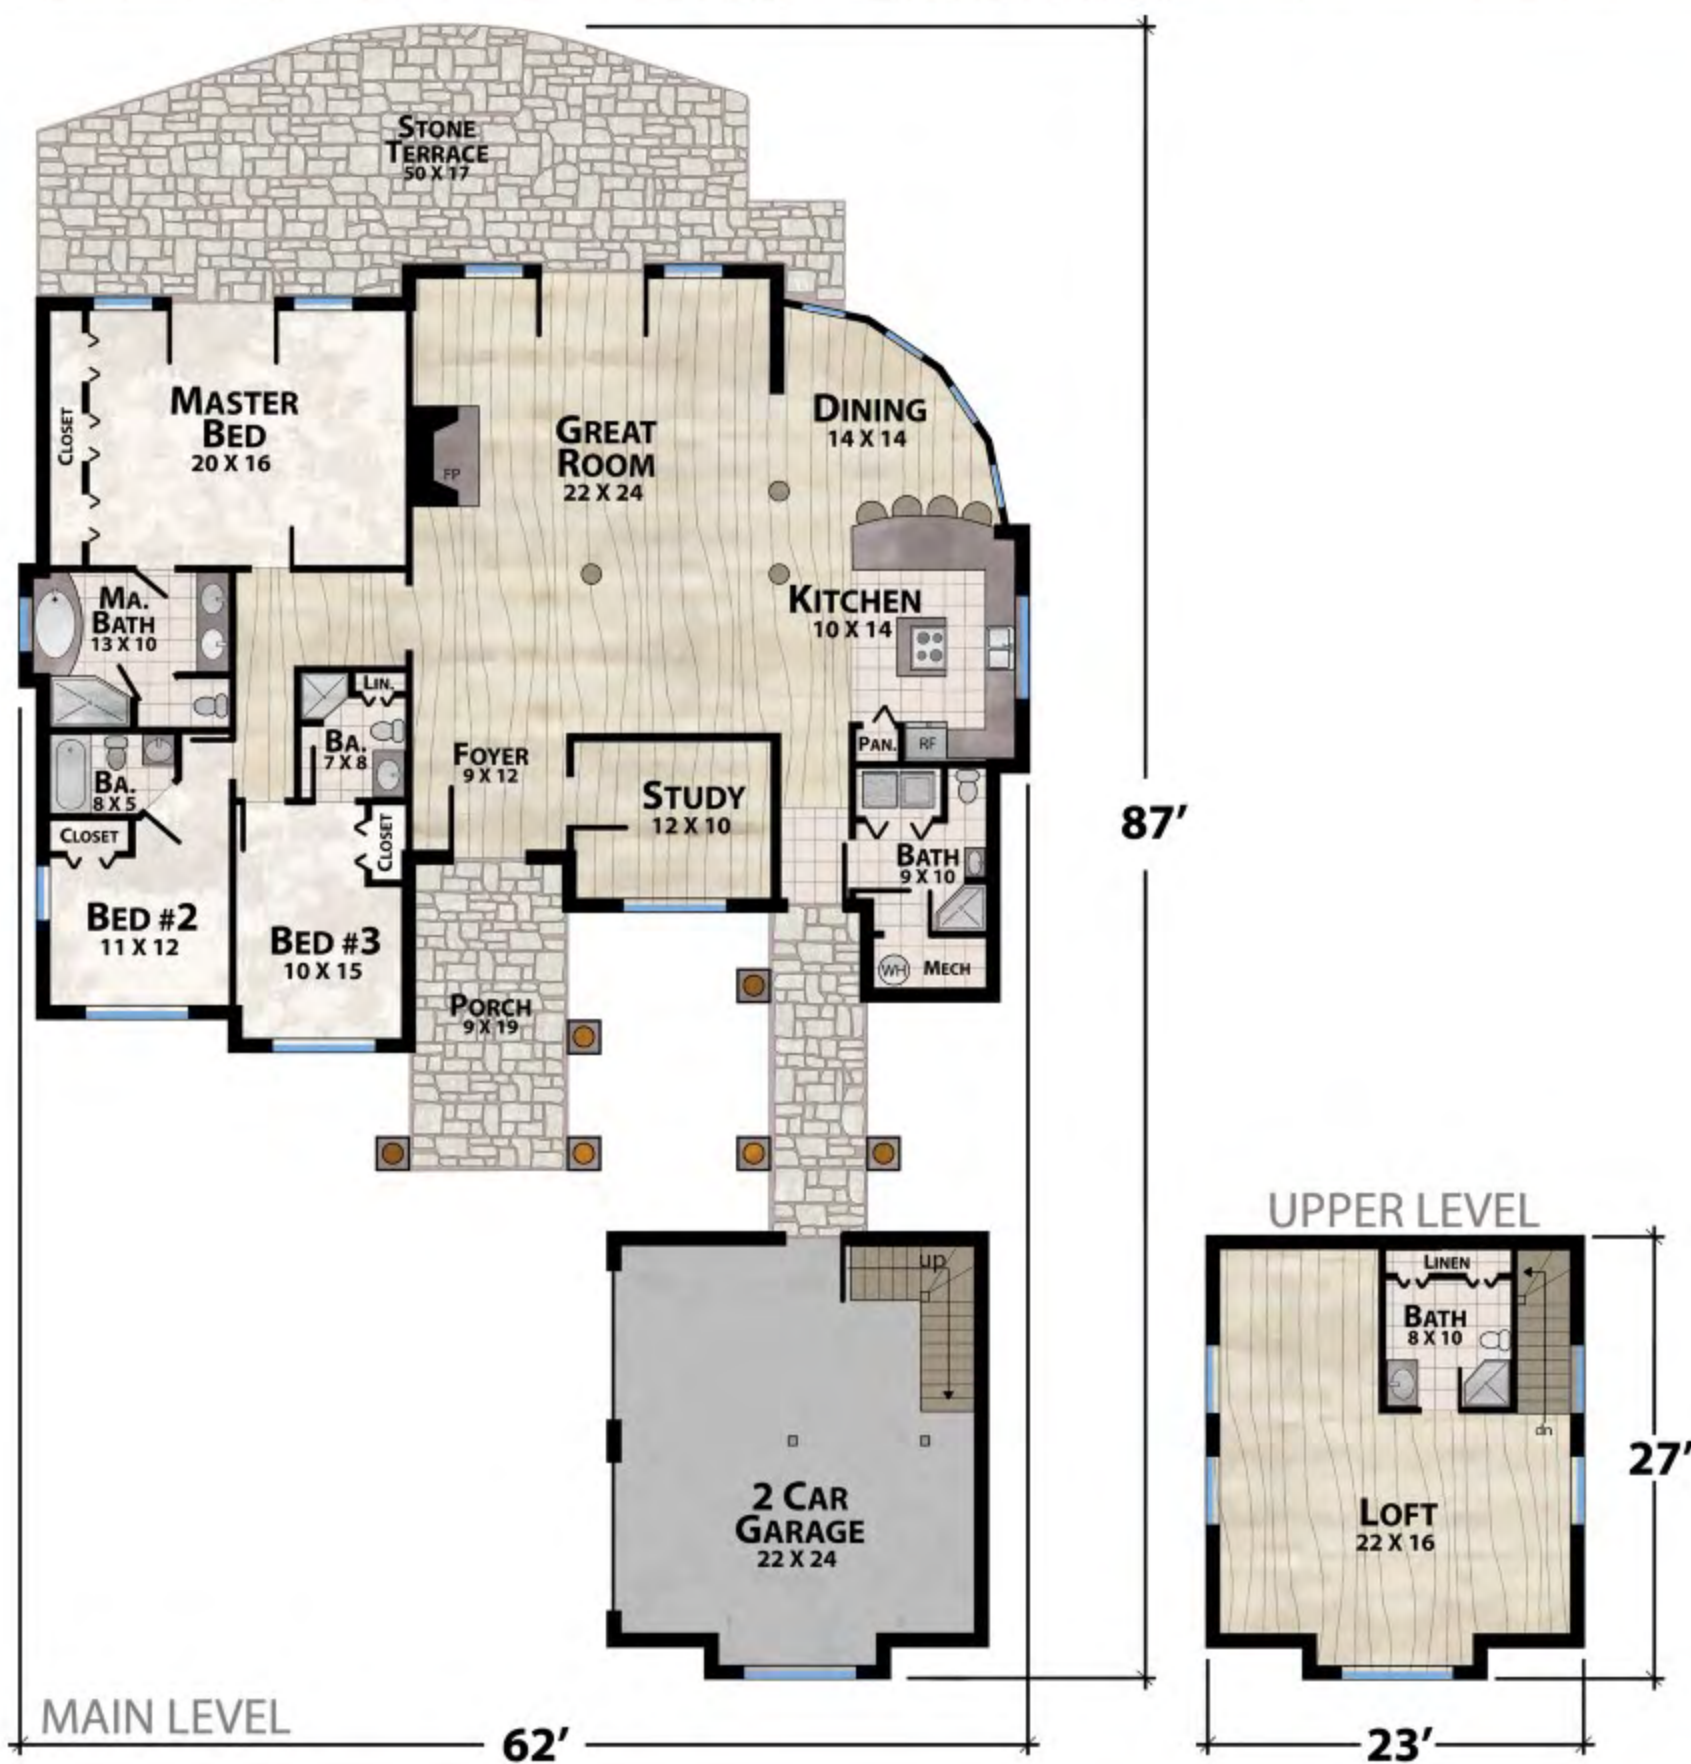

The Yellowstone

The Elk River Collection

natural element homes

1-800-970-2224

Main Level - 2,453 Square Feet
3 Bedrooms - 5 Baths

2,453 Total Square Footage
1,242 Garage / Bonus Room Square Feet

Plan customization is included with your home plan purchase. Why not make it PERFECT?