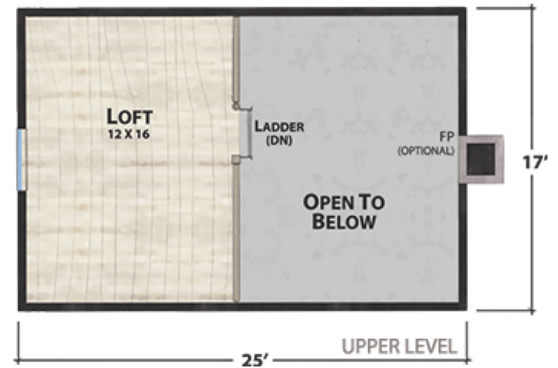

The Weekender

natural element homes

The "Smalls" Collection

1-800-970-2224

Plan Info:

Bedrooms	1
Baths	1
Half Baths	0

Square Footage:

Heated:	
415	First Floor
205	Upper Floor
	Lower Floor
Total: 620	

Unheated:	
147	Porches/Decks
0	Garage

FRONT

Plan customization is included with your home plan purchase. Why not make it PERFECT?

natural element homes

Copyrighted Home Plan: this home plan and images are protected by United States and international copyright Law and may not be duplicated, reproduced, modified, and/or distributed, in whole or in part, without the express written consent of Natural Element Homes.

www.NaturalElementHomes.com