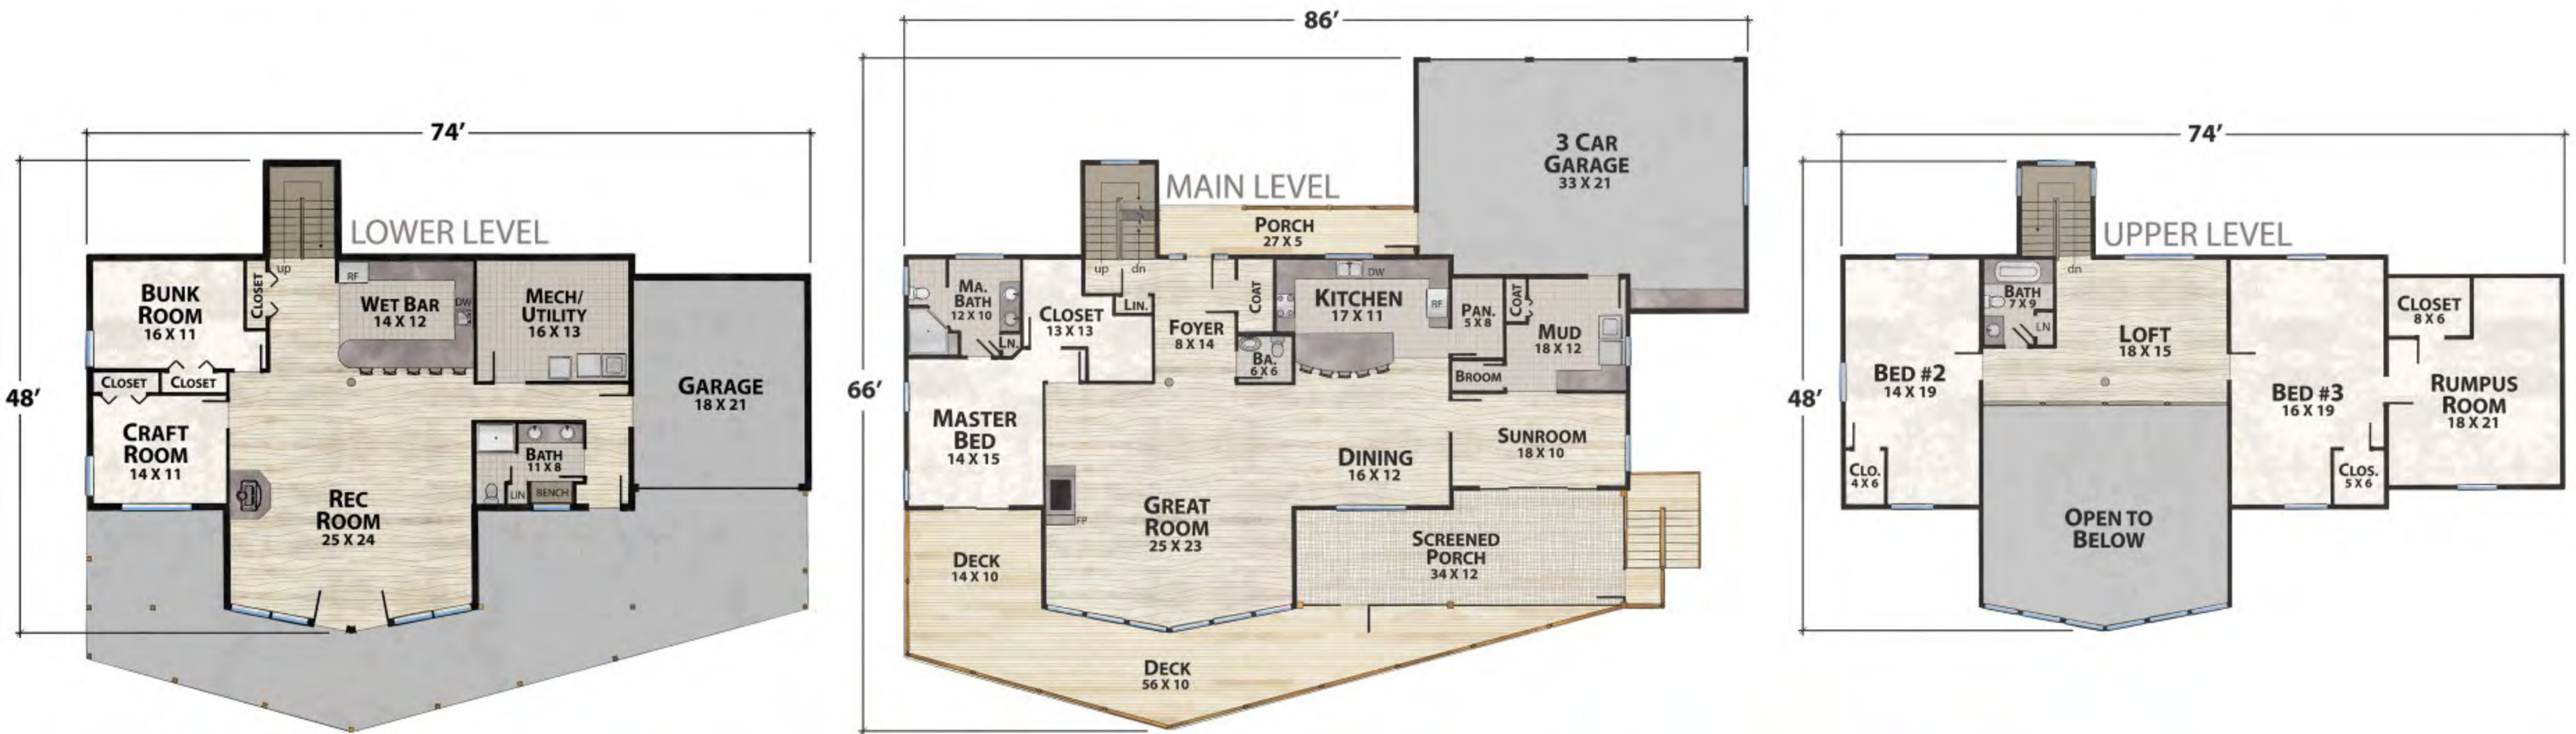

# The Wailing Loon Lodge

*natural element homes*

The Classic Plans Collection

1-800-970-2224

Main Level - 2,221 Sq Ft    Upper Level - 1,537 Sq Ft    Lower Level - 1,520 Sq Ft    5,278 Total Square Footage  
 3 1/2 Baths - 4 Bedrooms    Master Suite on Main Level    Over 1,100 Square Feet of Outdoor Space with Screened Porch