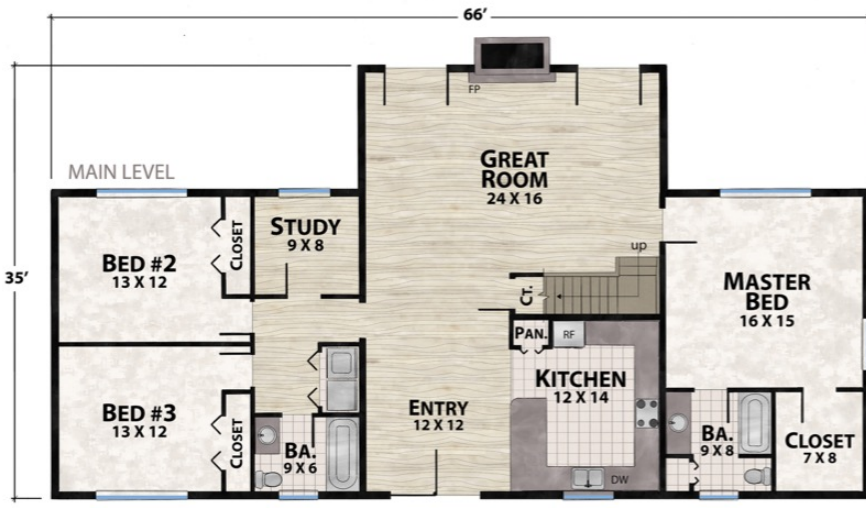

The Tullahoma

natural element homes

The Classic Plans Collection

1-800-970-2224

Plan Info:

Bedrooms 3
 Baths 2
 Half Baths 0

Square Footage:

Heated:
1,866 First Floor
387 Upper Floor

Total: **2,253**

FRONT

RIGHT

REAR

LEFT

Plan customization is included with your home plan purchase. Why not make it PERFECT?

natural element homes

Copyrighted Home Plan: this home plan and images are protected by United States and international copyright Law and may not be duplicated, reproduced, modified, and/or distributed, in whole or in part, without the express written consent of Natural Element Homes.