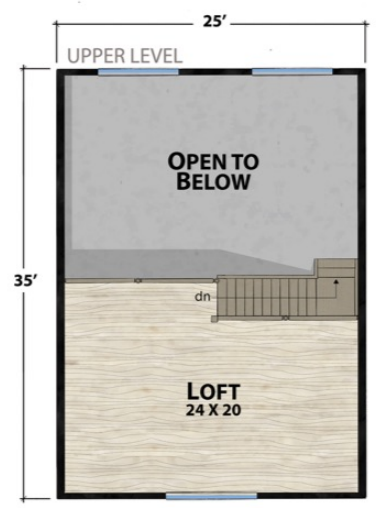

The Tullahoma

natural element homes

The Classic Plans Collection

1-800-970-2224

Plan Info:

Bedrooms 3
 Baths 2
 Half Baths 0

Square Footage:

Heated:
1,866 First Floor
387 Upper Floor

Total: **2,253**

FRONT

RIGHT

REAR

LEFT

Plan customization is included with your home plan purchase. Why not make it PERFECT?

natural element homes

Copyrighted Home Plan: this home plan and images are protected by United States and international copyright Law and may not be duplicated, reproduced, modified, and/or distributed, in whole or in part, without the express written consent of Natural Element Homes.