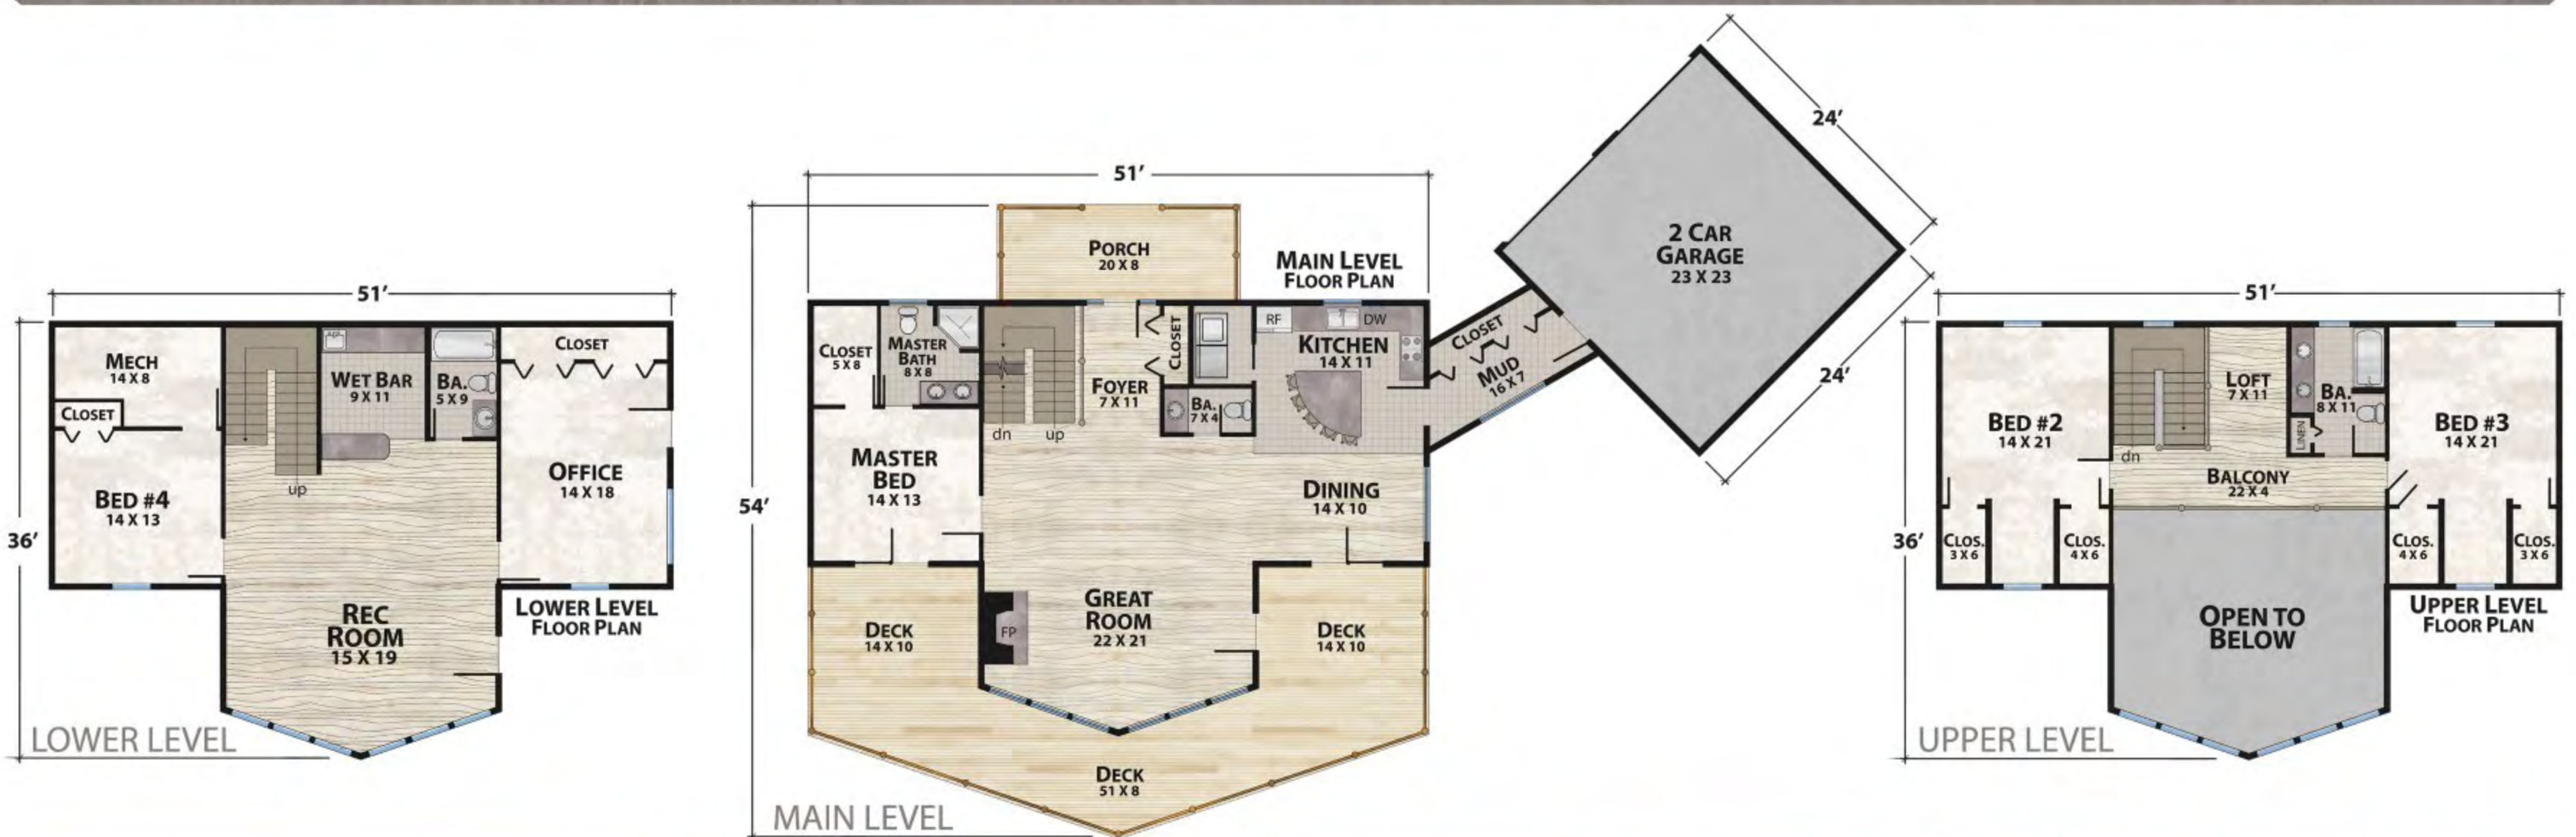

The Tucked-In Lodge

natural element homes

The Classic Plans Collection

1-800-970-2224

Main Level - 1,500 Square Feet
4 Bedrooms - 3 Baths - 1 Half Bath

Upper Level - 860 Square Feet
813 Square Feet Outdoor Living

3,755 Heated Total Square Feet
576 Square Feet Garage

Plan customization is included with your home plan purchase. Why not make it PERFECT?

natural element homes

Copyrighted Home Plan: this home plan and images are protected by United States and international copyright law and may not be duplicated, reproduced, modified, and/or distributed, in whole or in part, without the express written consent of Natural Element Homes.