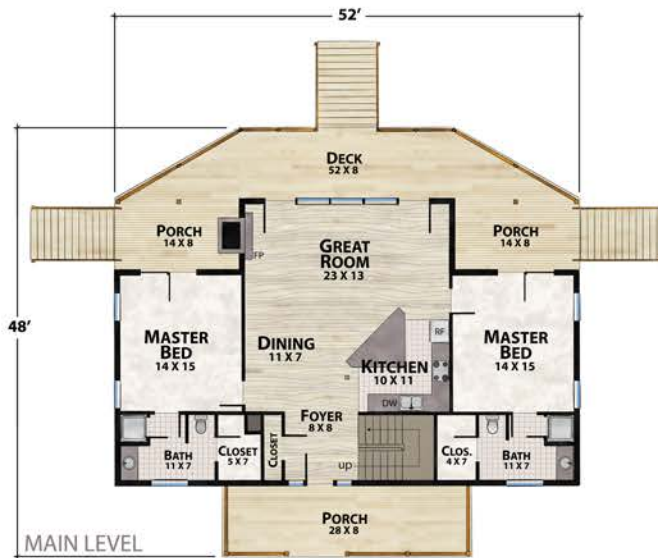

The Tellico Summer

natural element homes

The Classic Plans Collection

1-800-970-2224

Main Level - 1,440 Square Feet

4 Bedrooms - 3 Baths

Upper Level - 884 Square Feet

754 Square Feet of Outdoor Living

2,324 Total Square Footage

Plan customization is included with your home plan purchase. Why not make it PERFECT?

natural element homes

Copyrighted Home Plan: this home plan and images are protected by United States and international copyright Law and may not be duplicated, reproduced, modified, and/or distributed, in whole or in part, without the express written consent of Natural Element Homes.