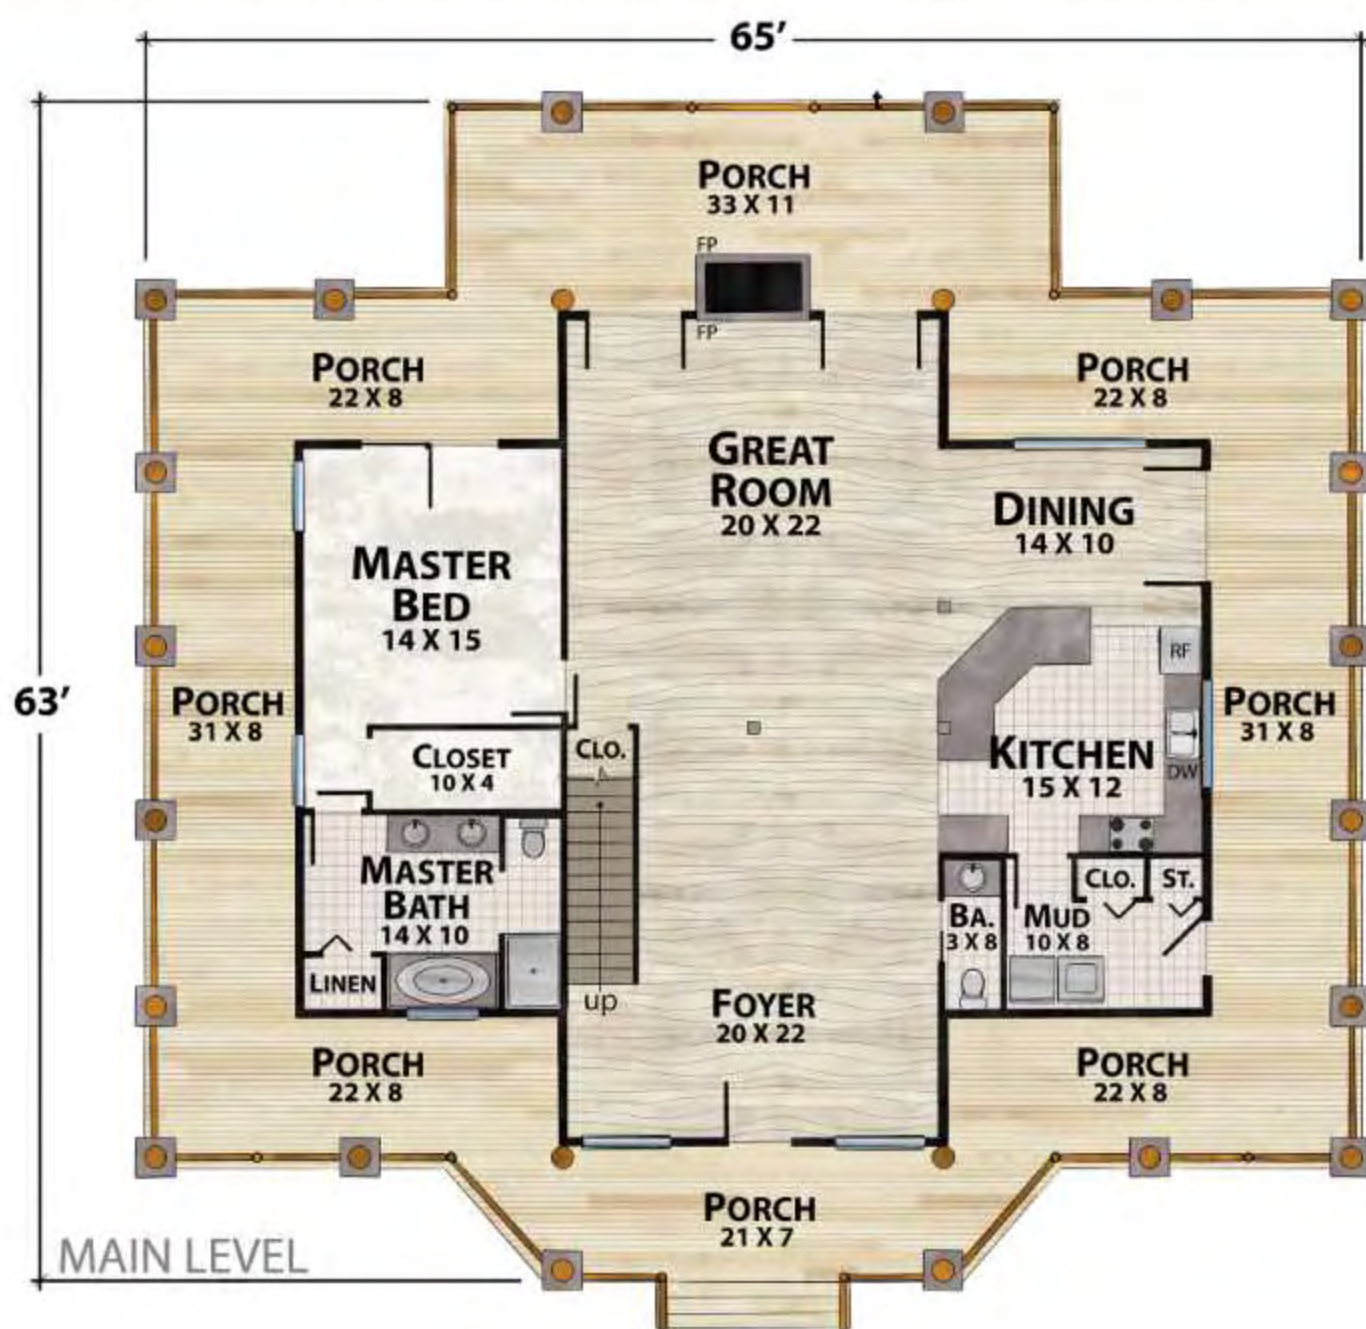

The Jellico Retreat 1

natural element homes

The Classic Plans Collection

1-800-970-2224

Main Level - 1,503 Square Feet Upper Level - 942 Square Feet 2,445 Total Square Footage
 3 Bedrooms - 2 1/2 Baths 1,425 Square Feet of Outdoor Living

FRONT

RIGHT

REAR

LEFT

Plan customization is included with your home plan purchase. Why not make it PERFECT?

natural element homes

Copyrighted Home Plan: this home plan and images are protected by United States and international copyright Law and may not be duplicated, reproduced, modified, and/or distributed, in whole or in part, without the express written consent of Natural Element Homes.