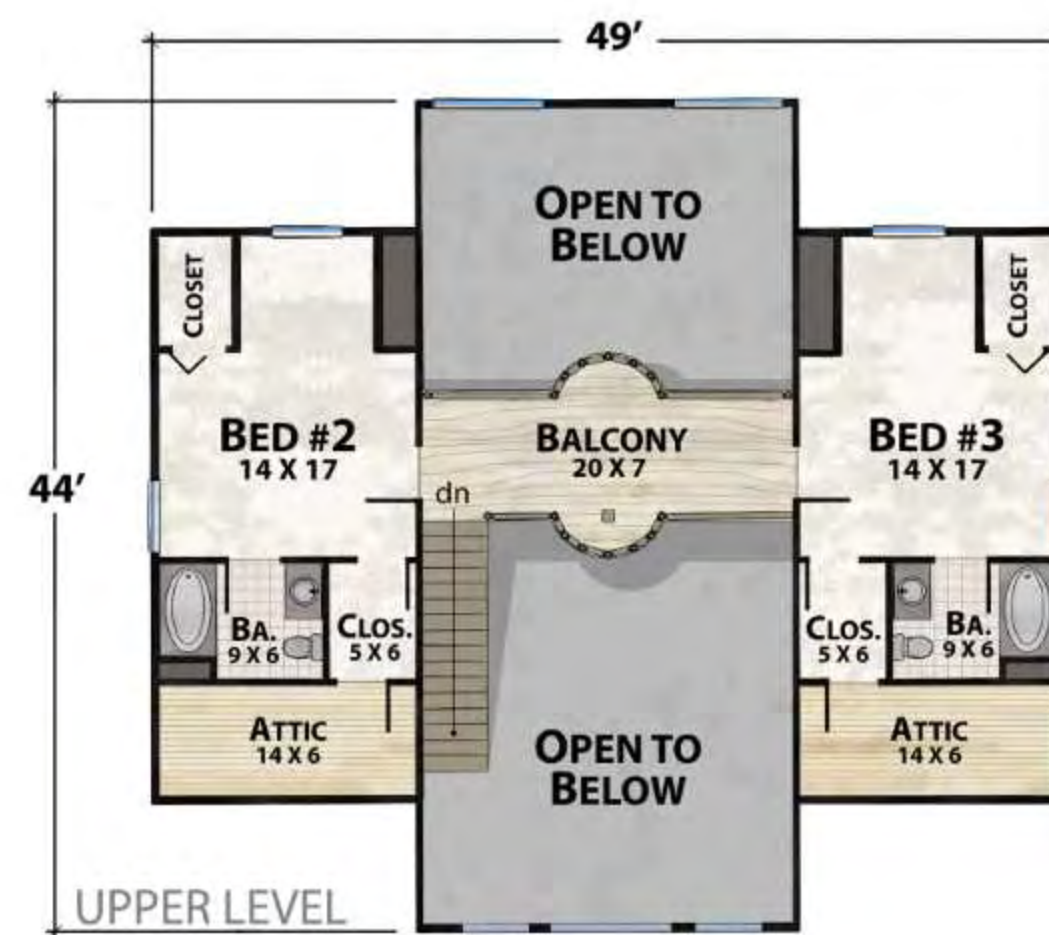

The Jellico Retreat 1

natural element homes

The Classic Plans Collection

1-800-970-2224

Main Level - 1,503 Square Feet Upper Level - 942 Square Feet 2,445 Total Square Footage
 3 Bedrooms - 2 1/2 Baths 1,425 Square Feet of Outdoor Living

FRONT

RIGHT

REAR

LEFT

Plan customization is included with your home plan purchase. Why not make it PERFECT?

natural element homes

Copyrighted Home Plan: this home plan and images are protected by United States and international copyright Law and may not be duplicated, reproduced, modified, and/or distributed, in whole or in part, without the express written consent of Natural Element Homes.