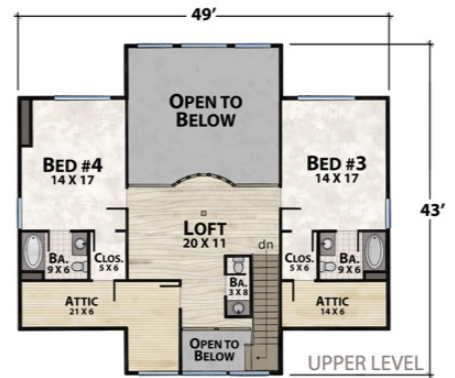

The Tellico Cuatro

natural element homes

The Black Label Collection

1-800-970-2224

Plan Info:
 Bedrooms 4
 Baths 4
 Half Baths 2

Square Footage:
 Heated:
 1754 First Floor
 1235 Upper Floor

Total: 2989
 Unheated:
 1834 Porches/Decks
 0 Garage