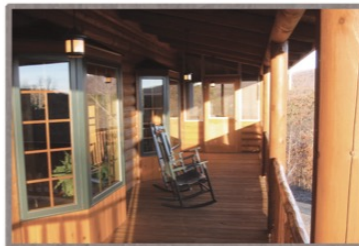

1,215 Square Feet of Outdoor Living

Plan customization is included with your home plan purchase. Why not make it PERFECT?

*natural element homes*

Copyrighted Home Plan: this home plan and images are protected by United States and international copyright Law and may not be duplicated, reproduced, modified, and/or distributed, in whole or in part, without the express written consent of Natural Element Homes.