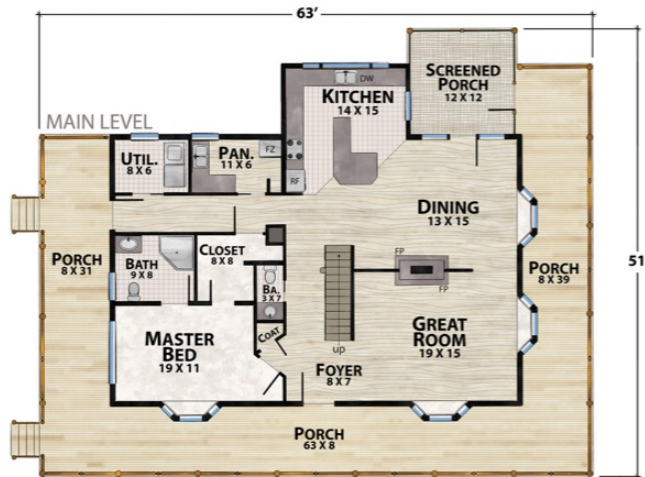

# The Sunrise Mountain

*natural element homes*

The Classic Plans Collection

1-800-970-2224

Main Level - 1,546 Square Feet

Upper Level - 973 Square Feet

2,519 Total Square Footage

2 Bedrooms - 2 1/2 Baths

1,215 Square Feet of Outdoor Living

Plan customization is included with your home plan purchase. Why not make it PERFECT?

*natural element homes*

Copyrighted Home Plan: this home plan and images are protected by United States and international copyright Law and may not be duplicated, reproduced, modified, and/or distributed, in whole or in part, without the express written consent of Natural Element Homes.