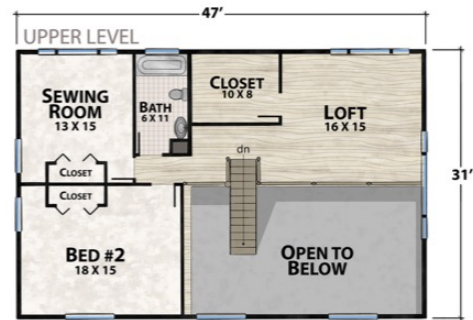

# The Sunrise Mountain

*natural element homes*

The Classic Plans Collection

1-800-970-2224

Main Level - 1,546 Square Feet

Upper Level - 973 Square Feet

2,519 Total Square Footage

2 Bedrooms - 2 1/2 Baths

1,215 Square Feet of Outdoor Living

Plan customization is included with your home plan purchase. Why not make it PERFECT?

*natural element homes*

Copyrighted Home Plan: this home plan and images are protected by United States and international copyright Law and may not be duplicated, reproduced, modified, and/or distributed, in whole or in part, without the express written consent of Natural Element Homes.