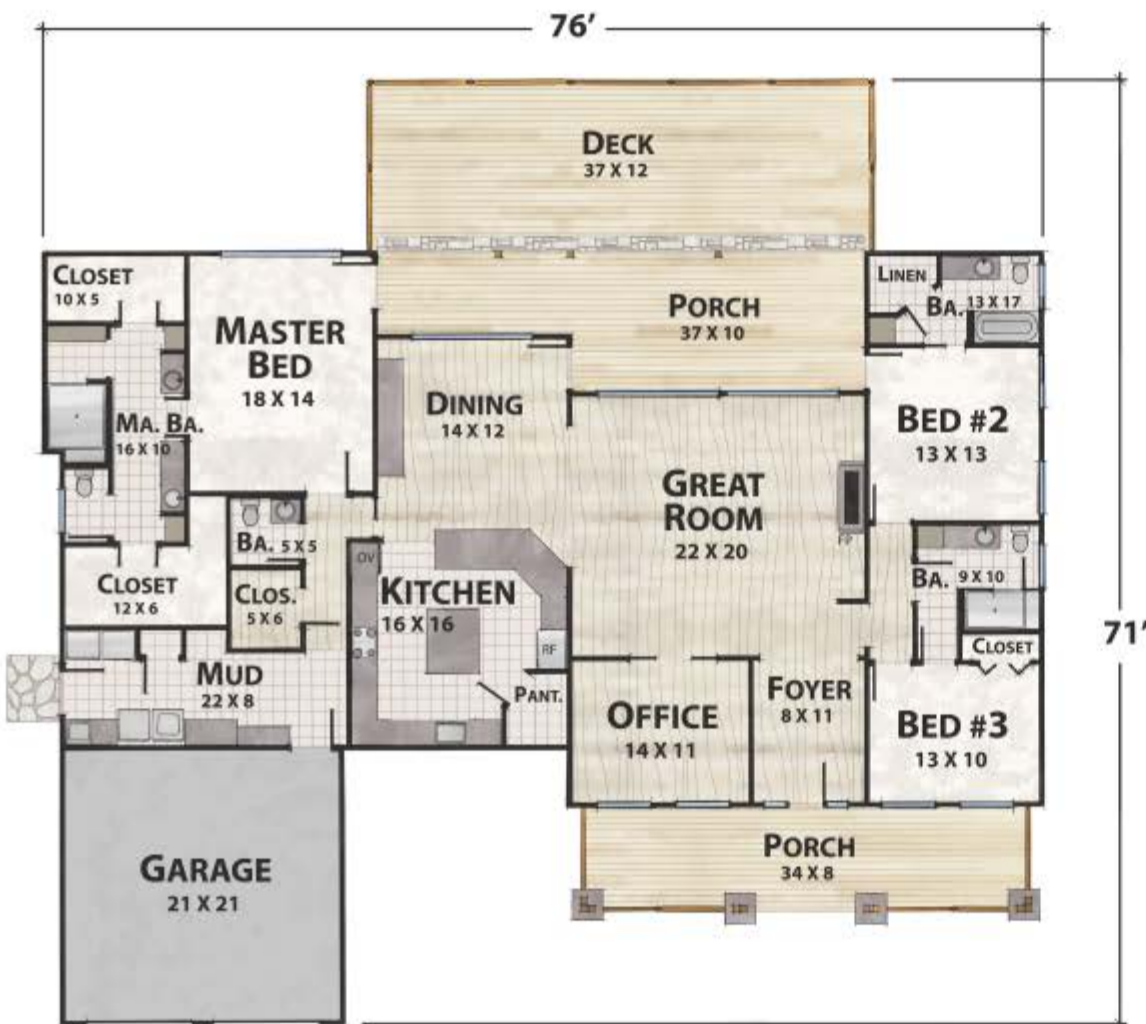

# The Sunflower Ranch

*natural element homes*

The Modern Mountain Collection

1-800-970-2224

**Plan Info:**

Bedrooms 3  
Baths 3  
Half Baths 1

**Square Footage:**

Heated: 2697  
Unheated: 1118  
First Floor 1118  
Upper Floor 455  
Porches/Decks  
Garage

Total: 2697

FRONT

RIGHT

REAR

LEFT

Plan customization is included with your home plan purchase. Why not make it PERFECT?

*natural element homes*

Copyrighted Home Plan: this home plan and images are protected by United States and international copyright Law and may not be duplicated, reproduced, modified, and/or distributed, in whole or in part, without the express written consent of Natural Element Homes.