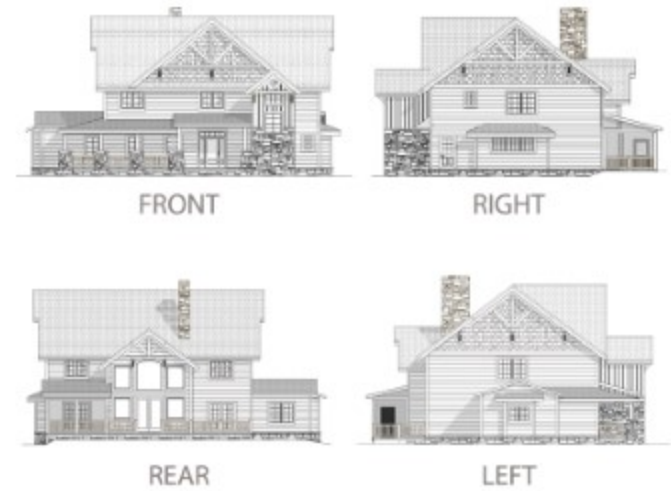

The Streamer

natural element homes

The Elk River Collection

1-800-970-2224

3 1/2 Baths - 3 Bedrooms Main Level - 2,367 Sq Ft Upper Level - 1,440 Sq Ft Total: 3,807 Sq Ft Outdoor Living Space - 818 Sq Ft

Plan customization is included with your home plan purchase. Why not make it PERFECT?