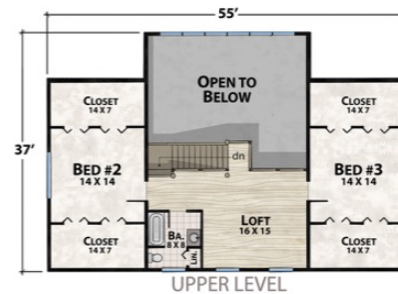

# The Snowfield

*natural element homes*

The Classic Plans Collection

1-800-970-2224

Main Level - 1,712 Square Feet  
3 Bedrooms - 2 1/2 Baths

Upper Level - 1,199 Square Feet  
748 Square Feet of Outdoor Living

2,911 Total Square Footage  
832 Square Foot Garage

Plan customization is included with your home plan purchase. Why not make it PERFECT?

*natural element homes*

Copyrighted Home Plan: this home plan and images are protected by United States and international copyright Law and may not be duplicated, reproduced, modified, and/or distributed, in whole or in part, without the express written consent of Natural Element Homes.