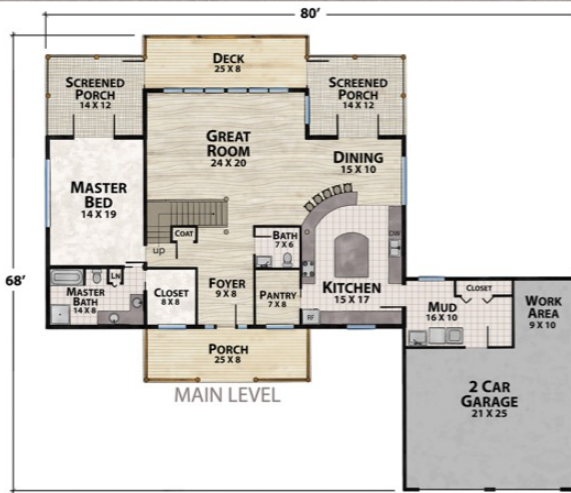

# The Snowfield

*natural element homes*

The Classic Plans Collection

1-800-970-2224

Main Level - 1,712 Square Feet  
3 Bedrooms - 2 1/2 Baths

Upper Level - 1,199 Square Feet  
748 Square Feet of Outdoor Living

2,911 Total Square Footage  
832 Square Foot Garage

Plan customization is included with your home plan purchase. Why not make it PERFECT?

*natural element homes*

Copyrighted Home Plan: this home plan and images are protected by United States and international copyright Law and may not be duplicated, reproduced, modified, and/or distributed, in whole or in part, without the express written consent of Natural Element Homes.