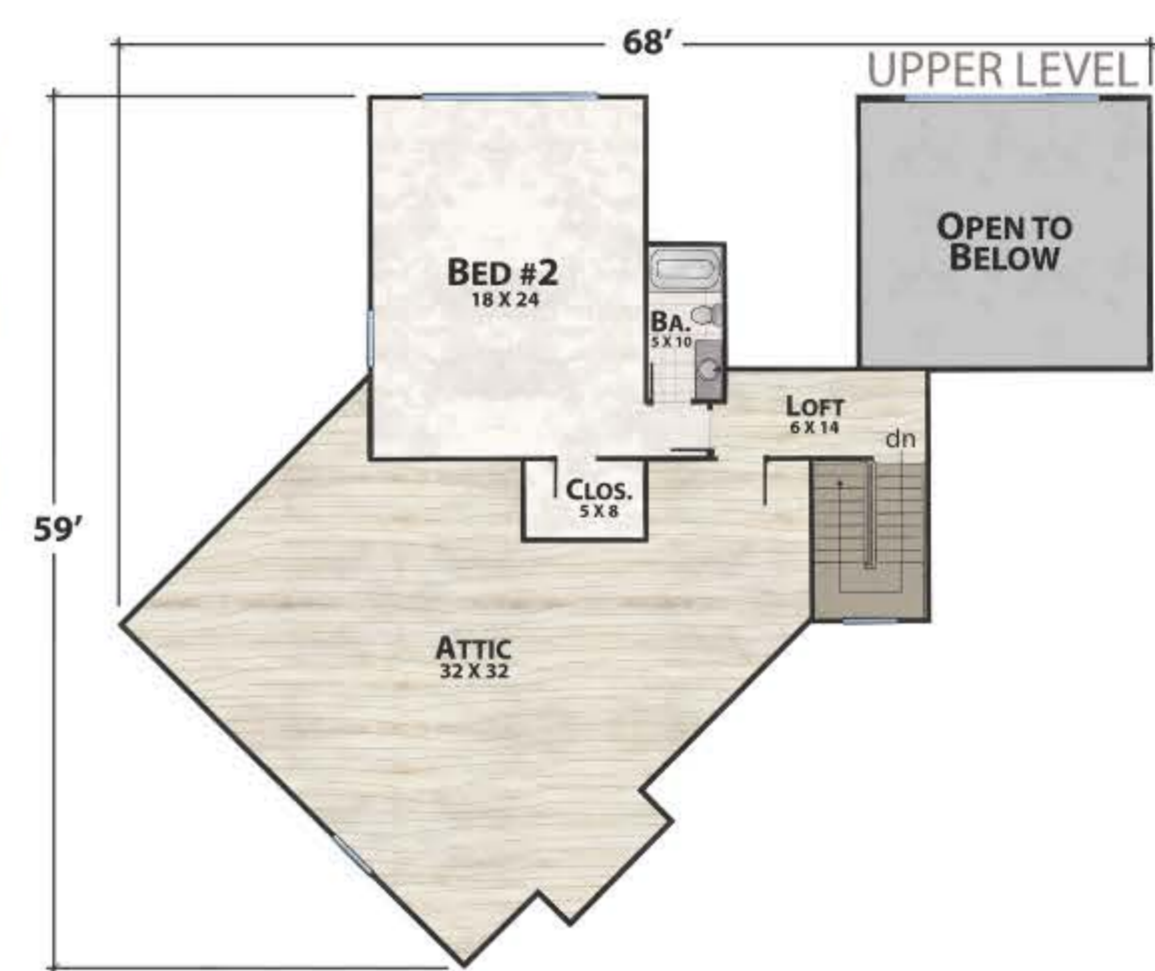

# The Sandstone Retreat

natural element homes

The Modern Mountain Collection

1-800-970-2224

**Plan Info:**

Bedrooms 4  
 Baths 4  
 Half Baths 2

**Square Footage:**

|             |             |             |                |
|-------------|-------------|-------------|----------------|
| Heated:     |             | Unheated:   |                |
| <b>2446</b> | First Floor | <b>1008</b> | Porches/Decks  |
| <b>673</b>  | Upper Floor | <b>826</b>  | Garage         |
| <b>2134</b> | Lower Floor | <b>312</b>  | Mech & Storage |
|             |             | <b>947</b>  | Attic          |

Total: 5253

FRONT

RIGHT

REAR

LEFT

Plan customization is included with your home plan purchase. Why not make it PERFECT?

natural element homes

Copyrighted Home Plan: this home plan and images are protected by United States and international copyright Law and may not be duplicated, reproduced, modified, and/or distributed, in whole or in part, without the express written consent of Natural Element Homes.