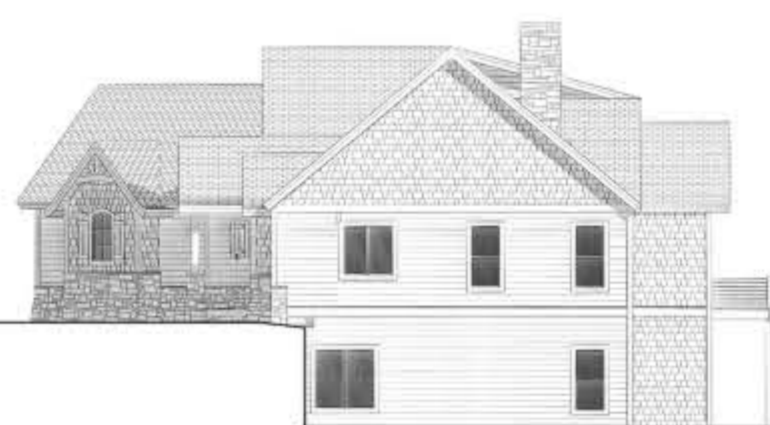

# The Sandstone Retreat

natural element homes

The Modern Mountain Collection

1-800-970-2224

**Plan Info:**

Bedrooms 4  
 Baths 4  
 Half Baths 2

**Square Footage:**

|             |             |             |                |
|-------------|-------------|-------------|----------------|
| Heated:     |             | Unheated:   |                |
| <b>2446</b> | First Floor | <b>1008</b> | Porches/Decks  |
| <b>673</b>  | Upper Floor | <b>826</b>  | Garage         |
| <b>2134</b> | Lower Floor | <b>312</b>  | Mech & Storage |
|             |             | <b>947</b>  | Attic          |

Total: 5253

FRONT

RIGHT

REAR

LEFT

Plan customization is included with your home plan purchase. Why not make it PERFECT?

natural element homes

Copyrighted Home Plan: this home plan and images are protected by United States and international copyright Law and may not be duplicated, reproduced, modified, and/or distributed, in whole or in part, without the express written consent of Natural Element Homes.