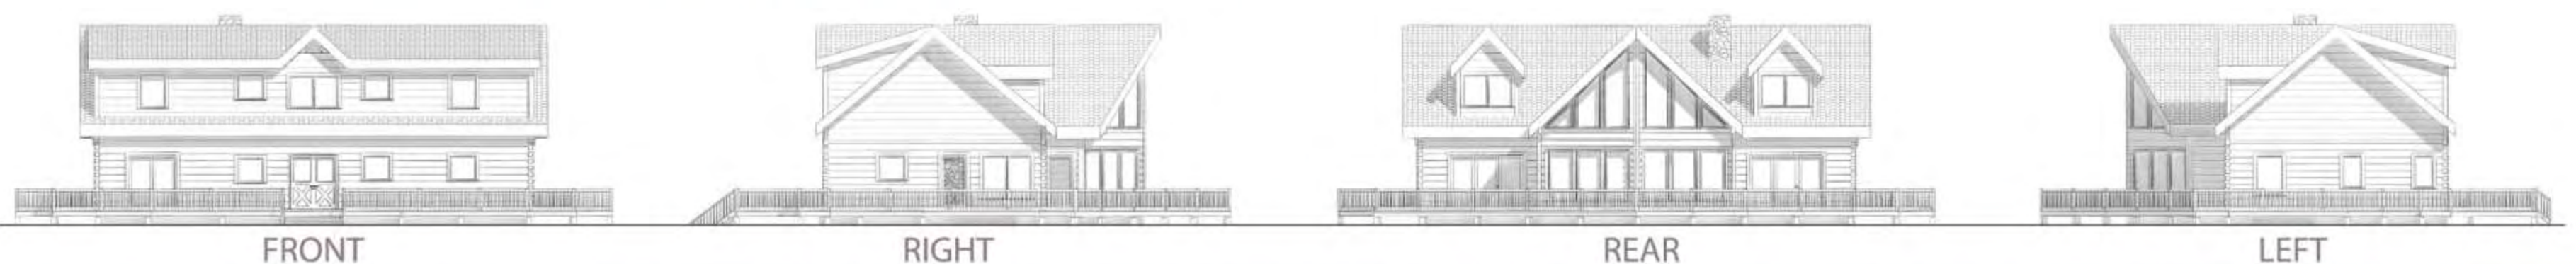

The Roy Boy Lodge

natural element homes

The Classic Plans Collection

1-800-970-2224

Main Level - 1,853 Square Feet Upper Level - 1,177 Square Feet 3,030 Total Square Footage
 5 Bedrooms - 3 1/2 Baths 1,626 Square Feet of Outdoor Living