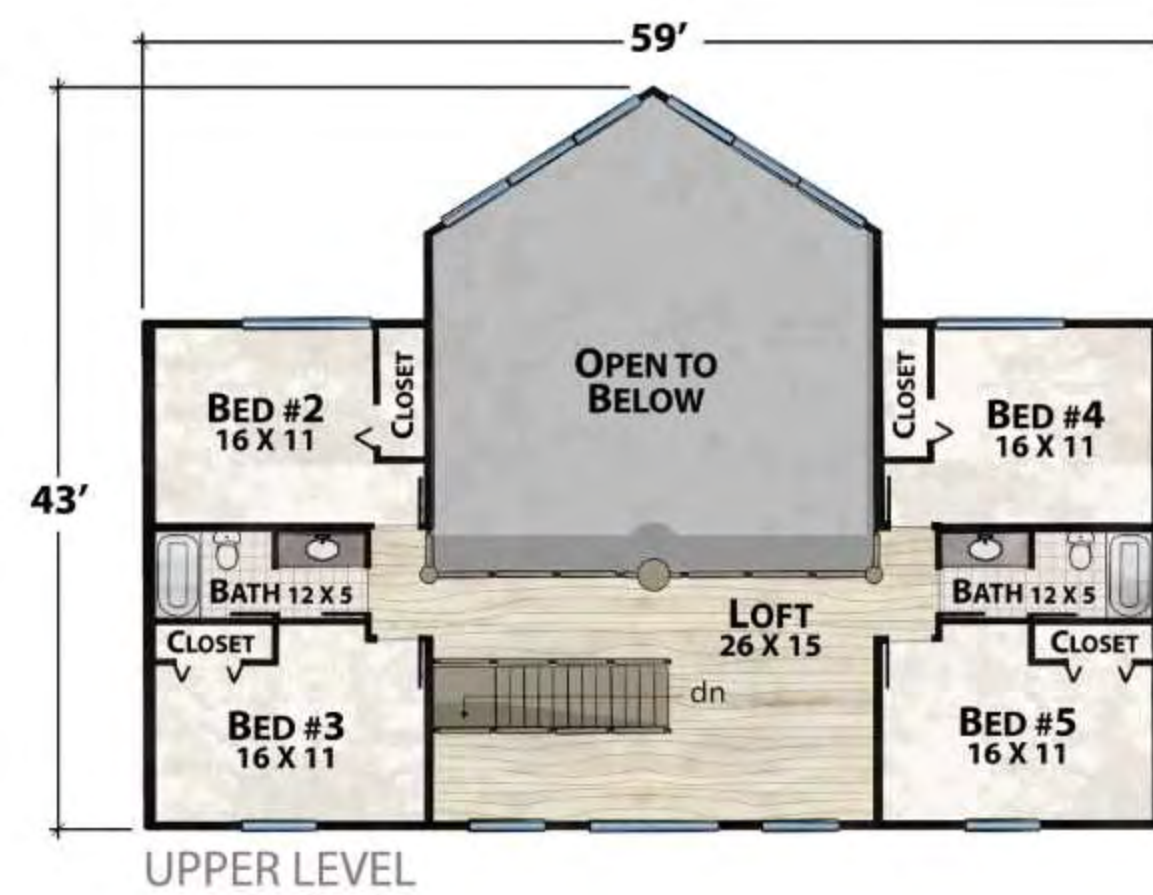

The Roy Boy Lodge

natural element homes

The Classic Plans Collection

1-800-970-2224

Main Level - 1,853 Square Feet Upper Level - 1,177 Square Feet 3,030 Total Square Footage
 5 Bedrooms - 3 1/2 Baths 1,626 Square Feet of Outdoor Living