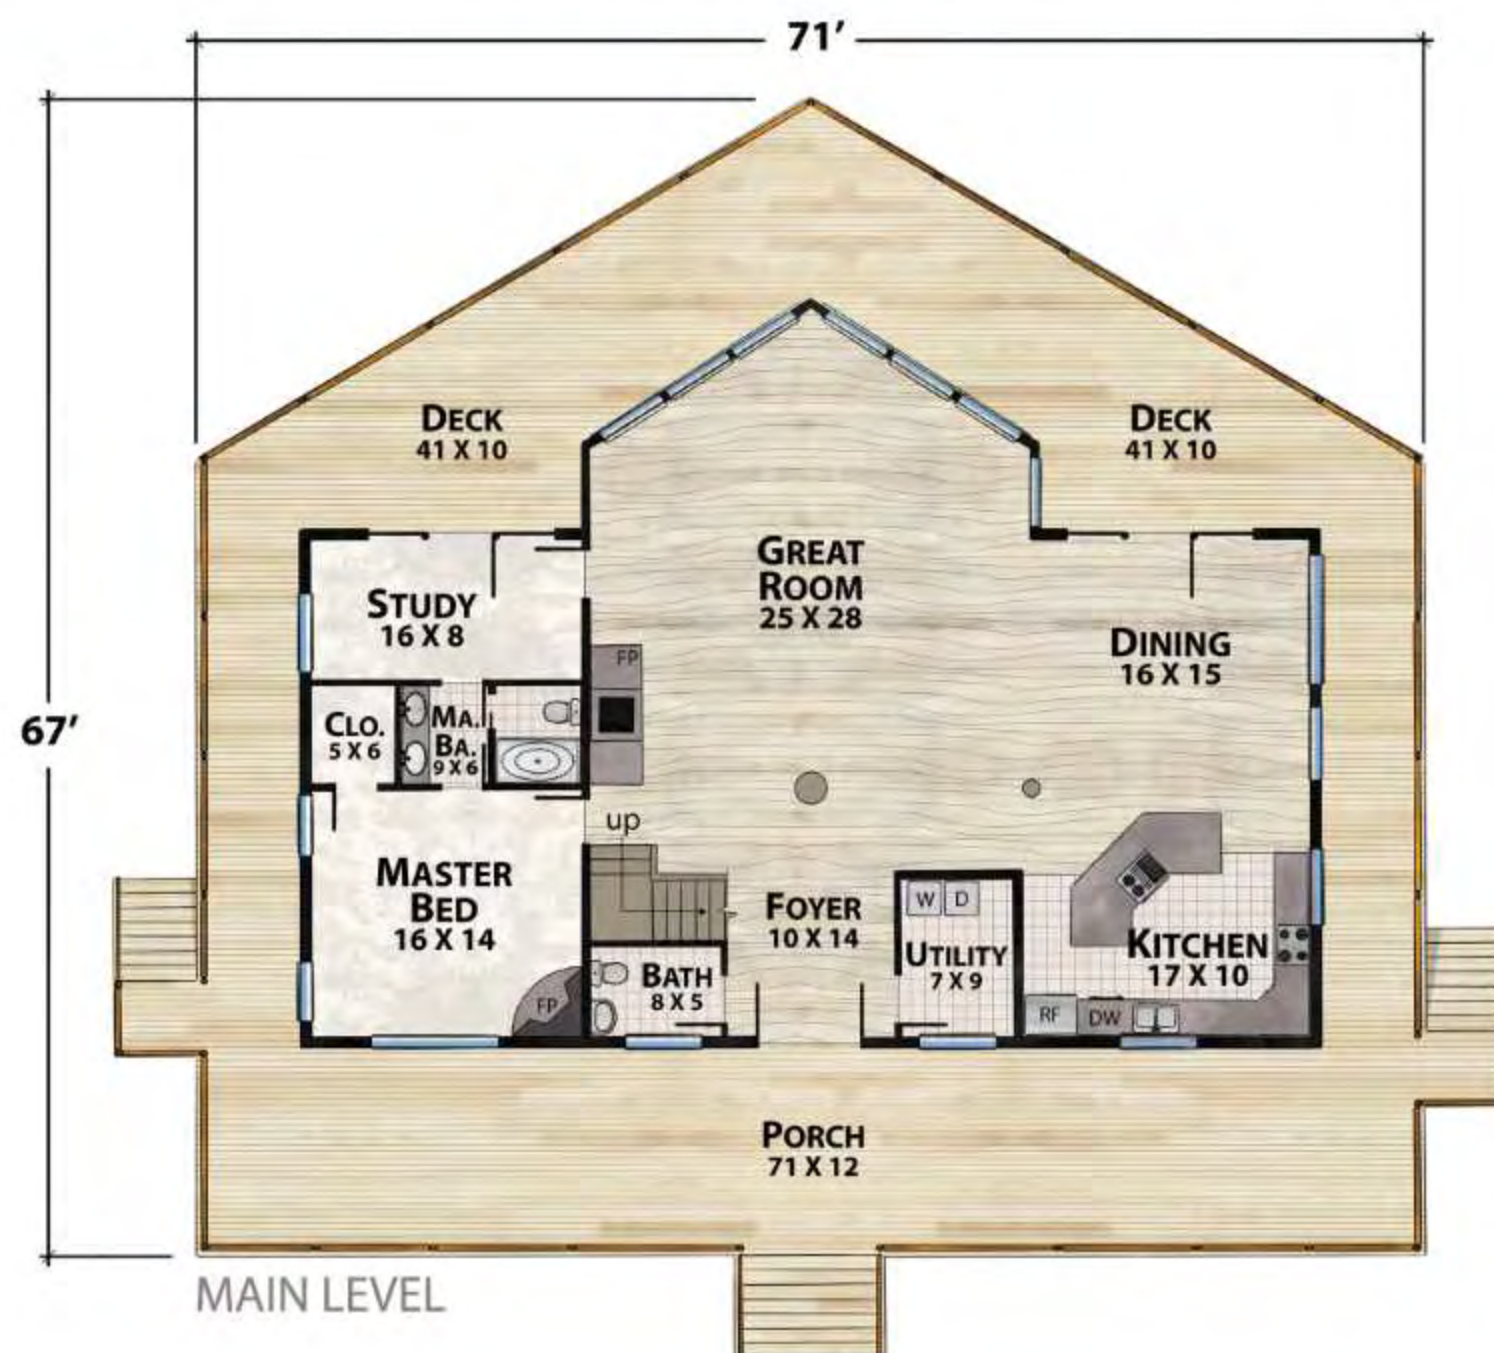

The Roy Boy Lodge

natural element homes

The Classic Plans Collection

1-800-970-2224

Main Level - 1,853 Square Feet Upper Level - 1,177 Square Feet 3,030 Total Square Footage
 5 Bedrooms - 3 1/2 Baths 1,626 Square Feet of Outdoor Living