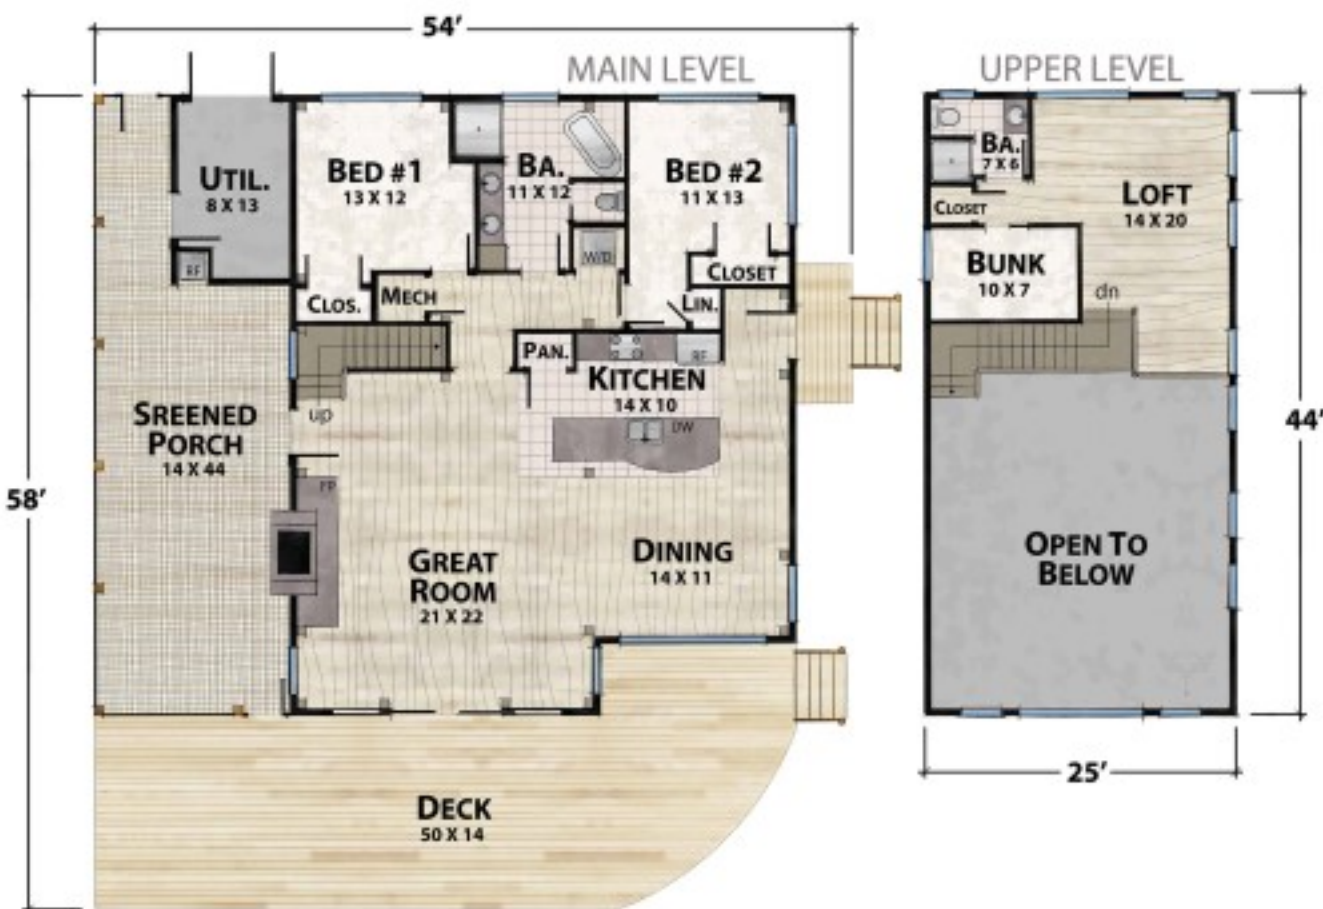

The Rocky Mountain Retreat

natural element homes

1-800-970-2224

Main Level - 1,517 Square Feet Upper Level - 364 Square Feet 1,881 Total Square Footage
 3 Bedrooms - 2 Baths 1,260 Square Feet of Outdoor Living