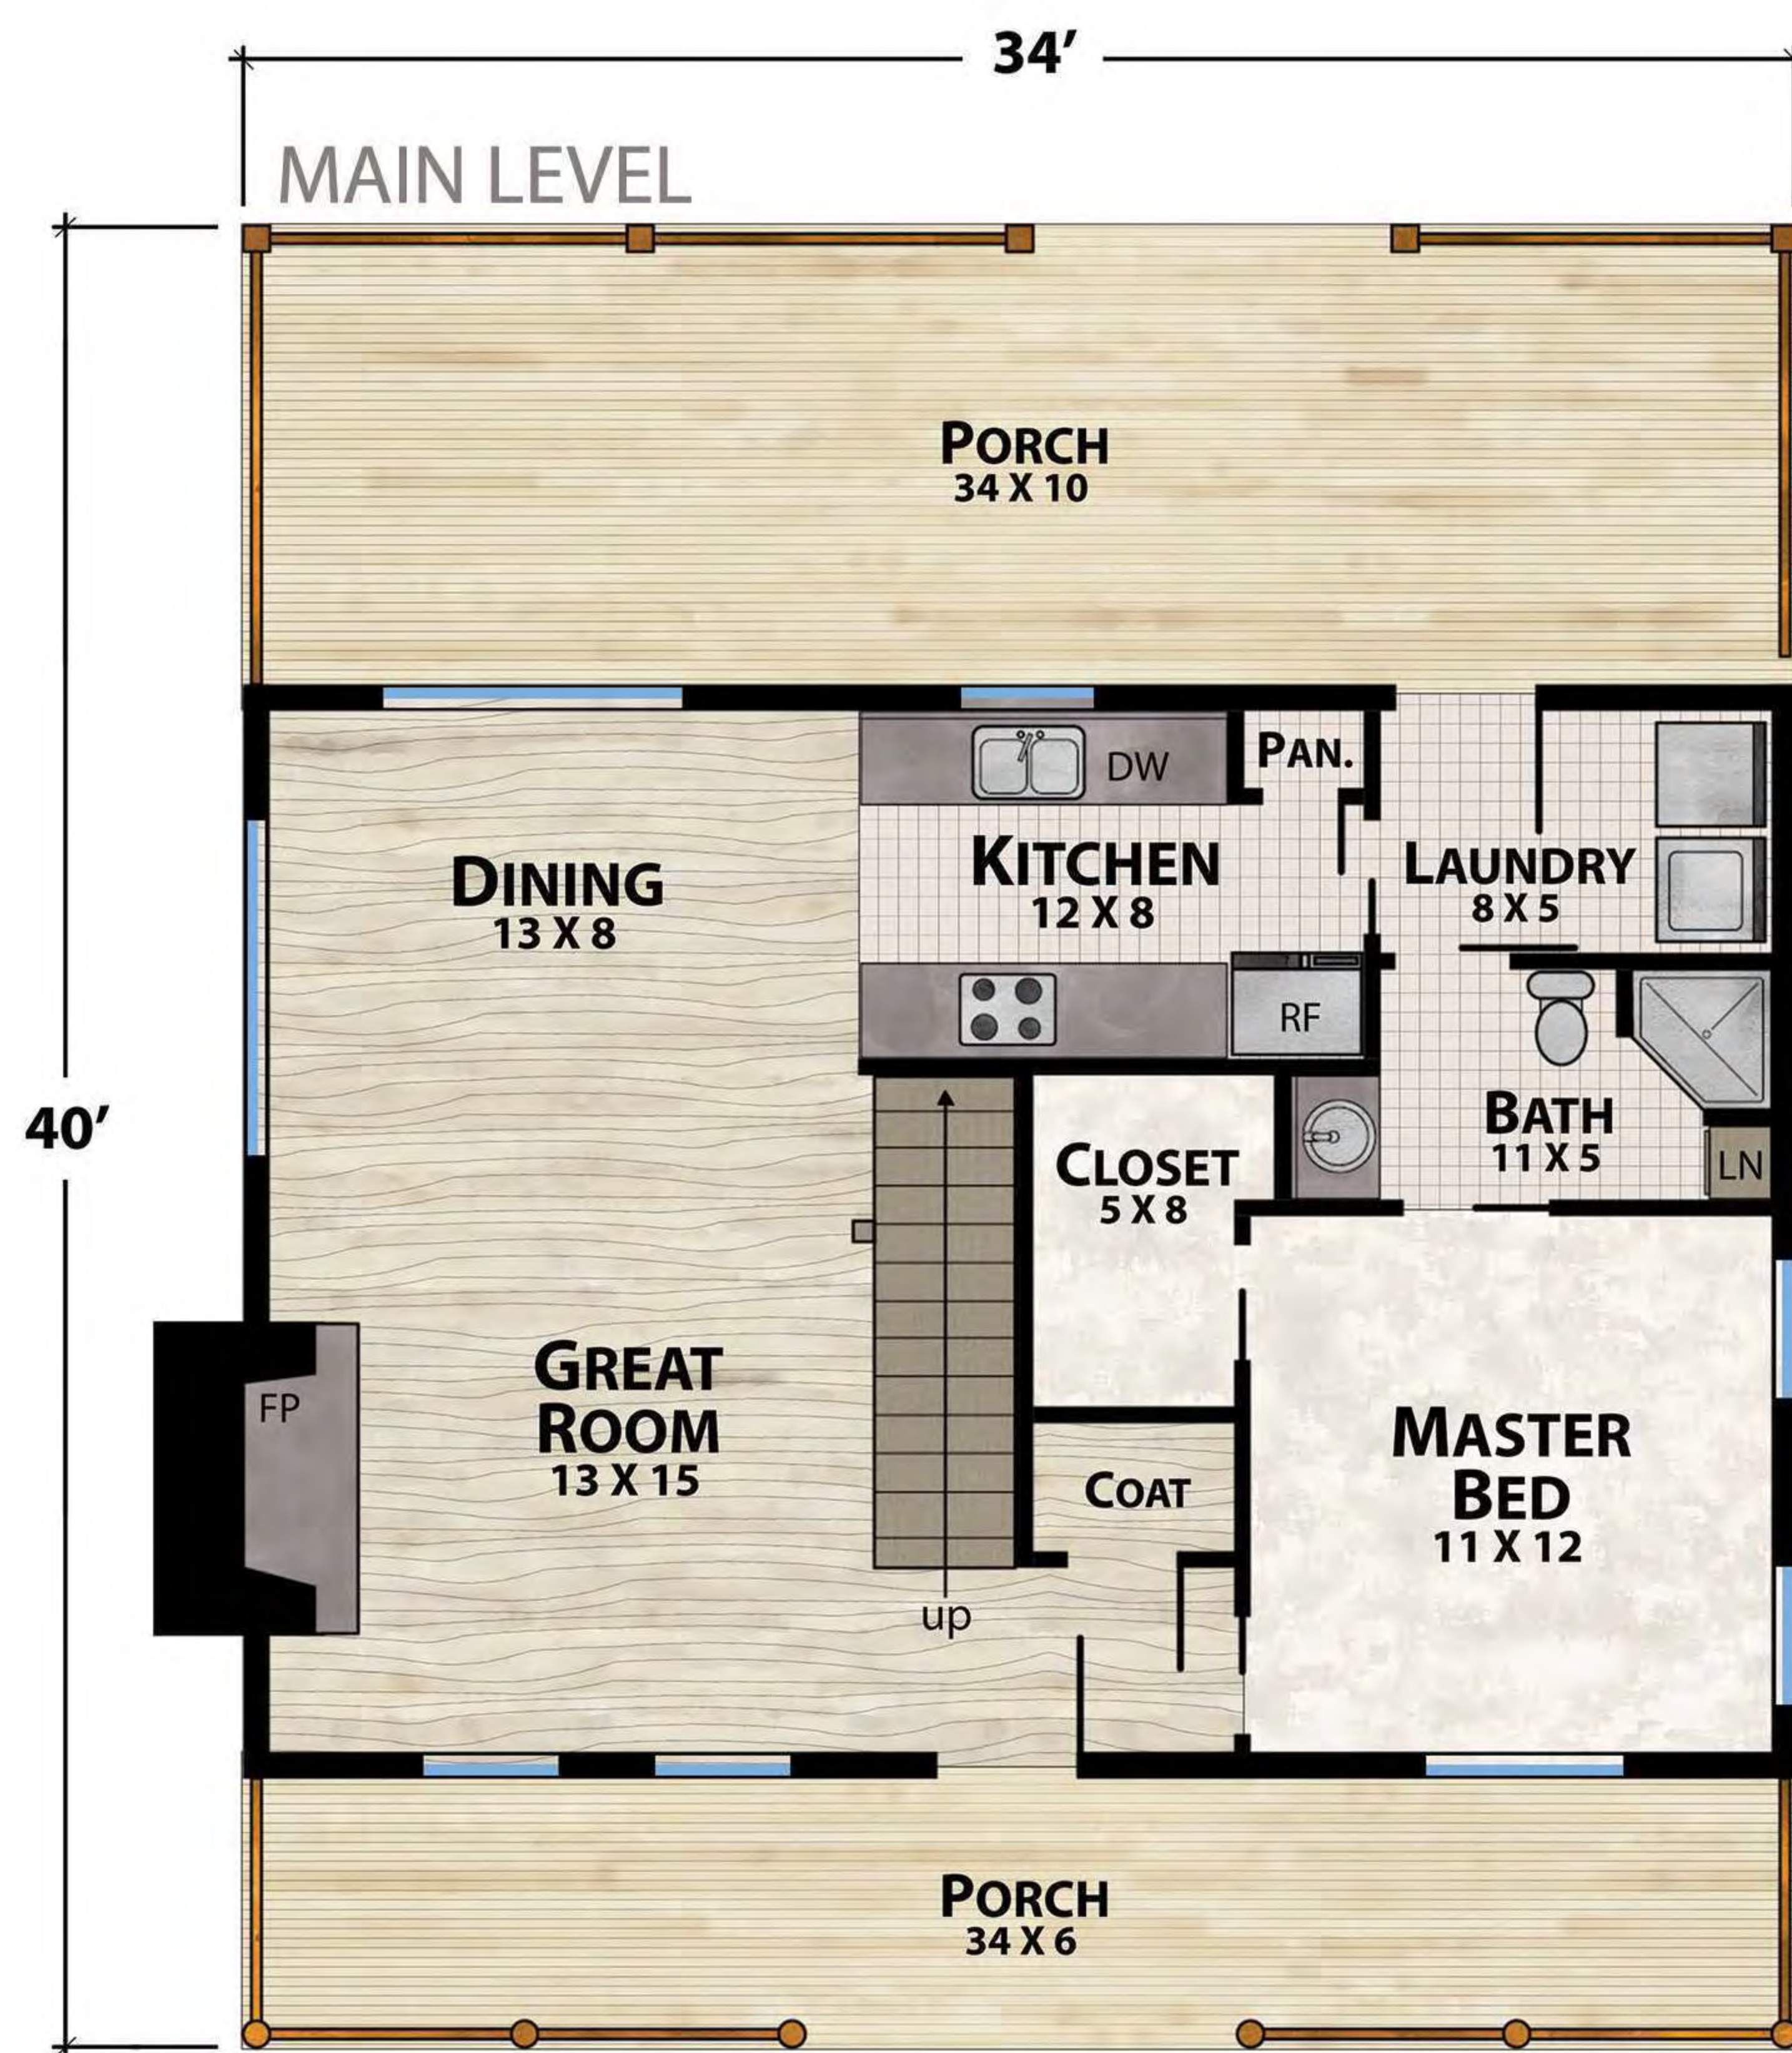

The Rock Wren

natural element homes

The Comfy Cabins Collection

1-800-970-2224

Plan Info:
 Bedrooms 3
 Baths 2

Square Footage:
 Heated:
 797 First Floor
 576 Upper Floor

Total: 1,373

Unheated:
 543 Porches/Decks
 0 Garage

FRONT

RIGHT

REAR

LEFT

Plan customization is included with your home plan purchase. Why not make it PERFECT?

natural element homes

Copyrighted Home Plan: this home plan and images are protected by United States and international copyright Law and may not be duplicated, reproduced, modified, and/or distributed, in whole or in part, without the express written consent of Natural Element Homes.