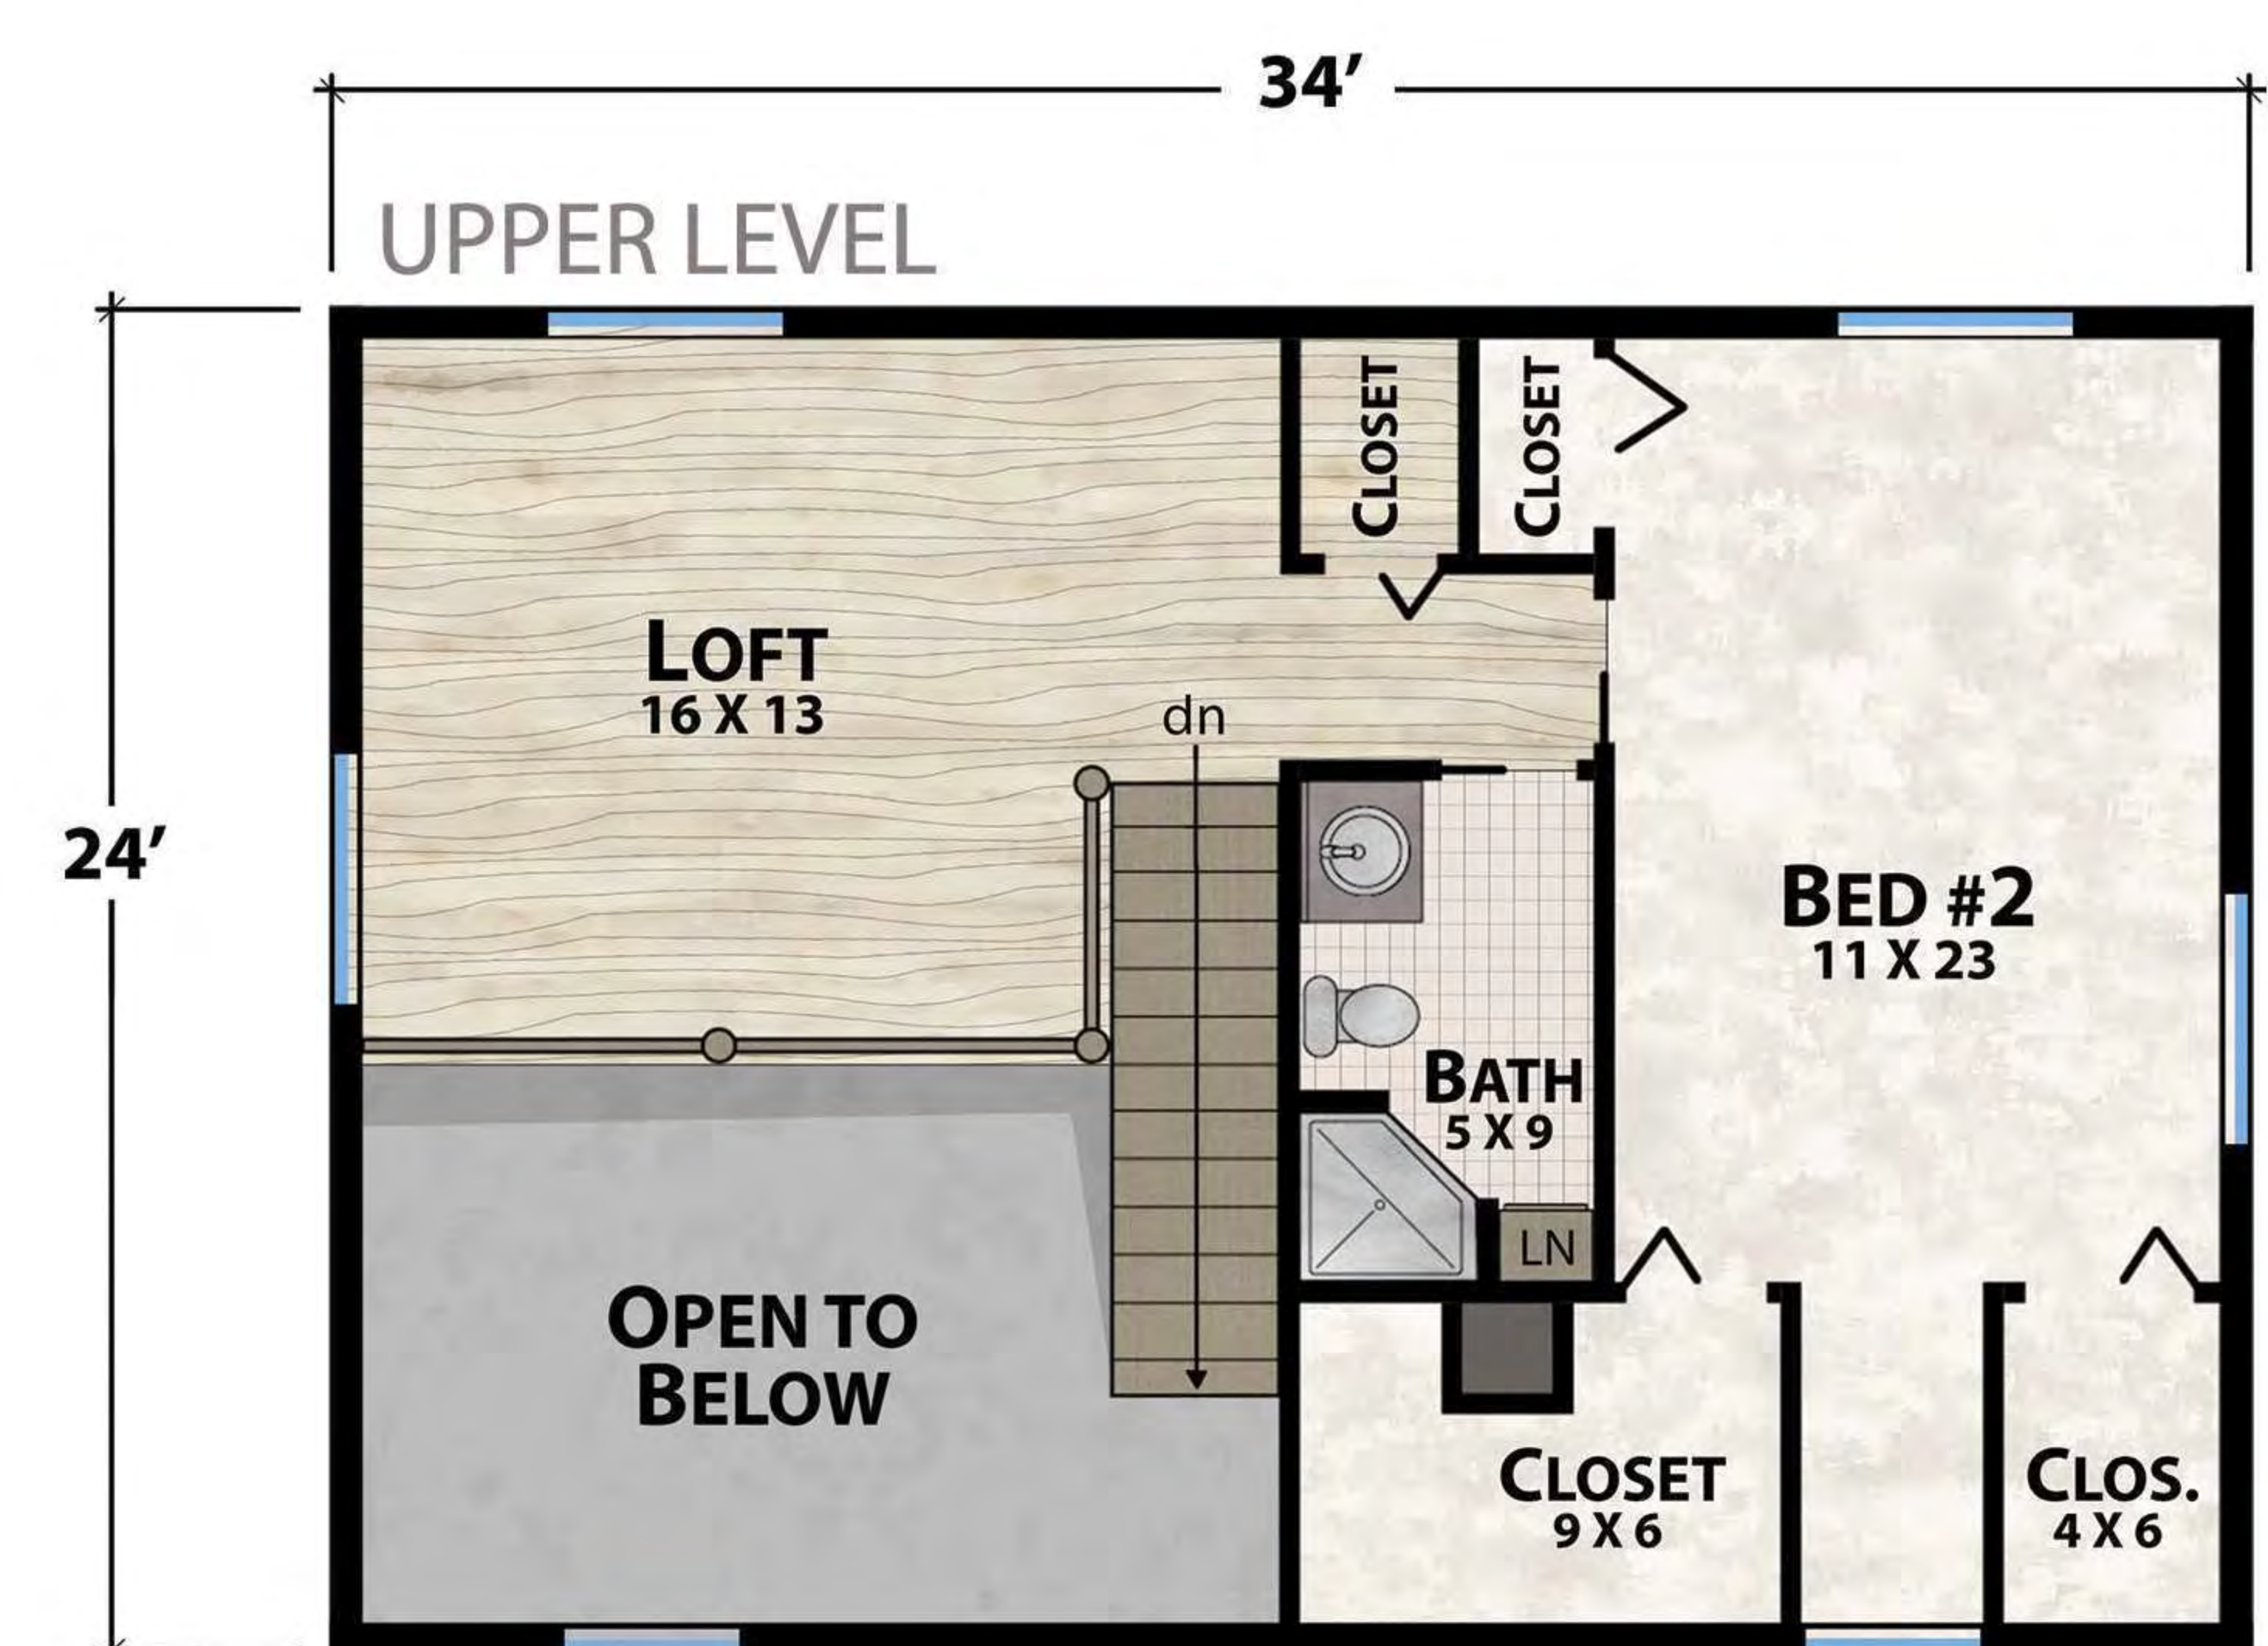

The Rock Wren

natural element homes

The Comfy Cabins Collection

1-800-970-2224

Plan Info:
 Bedrooms 3
 Baths 2

Square Footage:
 Heated:
 797 First Floor
 576 Upper Floor

Total: 1,373

Unheated:
 543 Porches/Decks
 0 Garage

FRONT

RIGHT

REAR

LEFT

Plan customization is included with your home plan purchase. Why not make it PERFECT?

natural element homes

Copyrighted Home Plan: this home plan and images are protected by United States and international copyright Law and may not be duplicated, reproduced, modified, and/or distributed, in whole or in part, without the express written consent of Natural Element Homes.