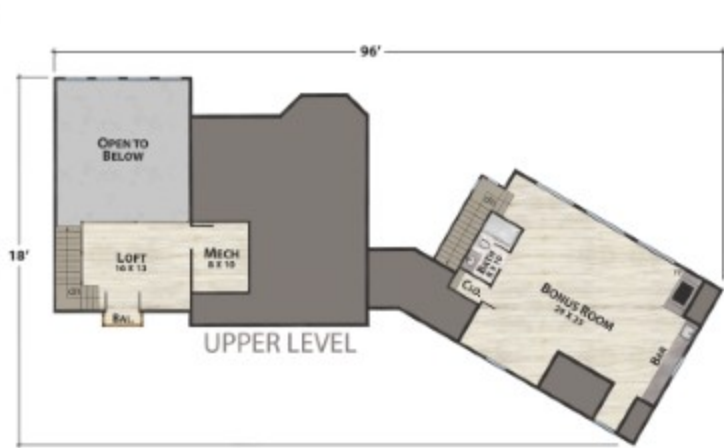

The Rock Ride Ranch

natural element homes

The Big Sky Collection

1-800-970-2224

Main Level - 2,127 Square Feet
4 Bedrooms - 4 Baths

Upper Level - 285 Square Feet
989 Square Feet Garage

4,649 Total Heated Square Footage
1,780 Square Feet Optional Basement