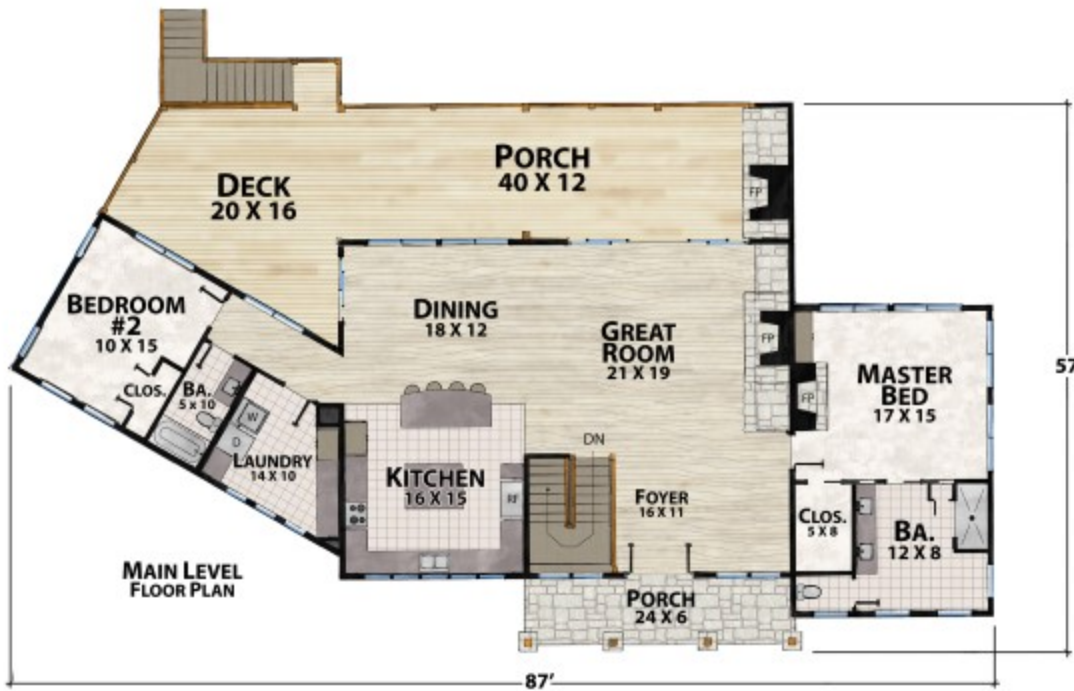

The Rock Creek Retreat

natural element homes

1-800-970-2224

Bedrooms: 4 Baths: 4 Main Level SF: 2,156 Lower Level SF: 1,516 Porch and Deck SF: 865
 Garage SF: 576 Unfinished/Mech SF: 178 Heated SF: 3,672 Total SF: 5,311