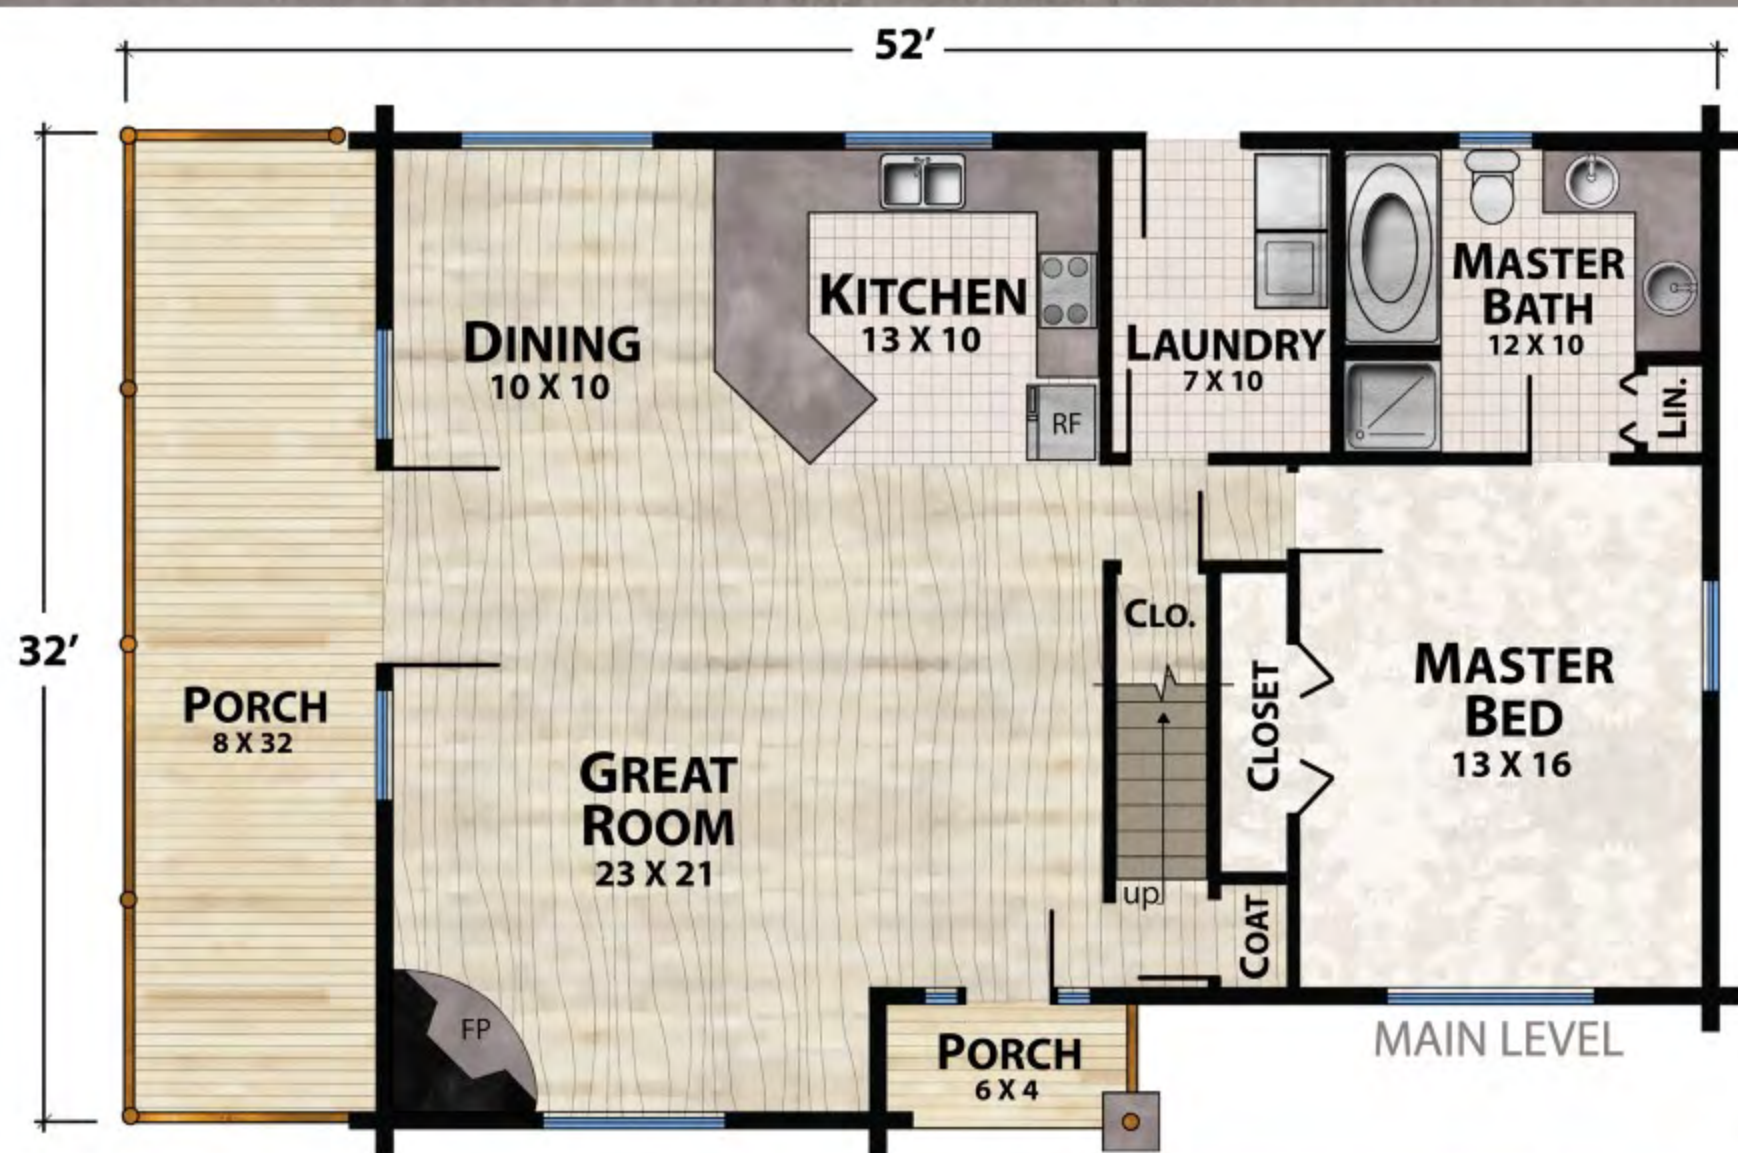

# The Ridgecrest

*natural element homes*

The Classic Plans Collection

1-800-970-2224

Main Level - 1,900 Square Feet  
3 Bedrooms - 2 Baths

Upper Level - 655 Square Feet  
500+ Square Feet of Outdoor Living

1,900 Total Square Footage

500+ Square Feet of Outdoor Living

Plan customization is included with your home plan purchase. Why not make it PERFECT?

*natural element homes*

Copyrighted Home Plan: this home plan and images are protected by United States and international copyright Law and may not be duplicated, reproduced, modified, and/or distributed, in whole or in part, without the express written consent of Natural Element Homes.