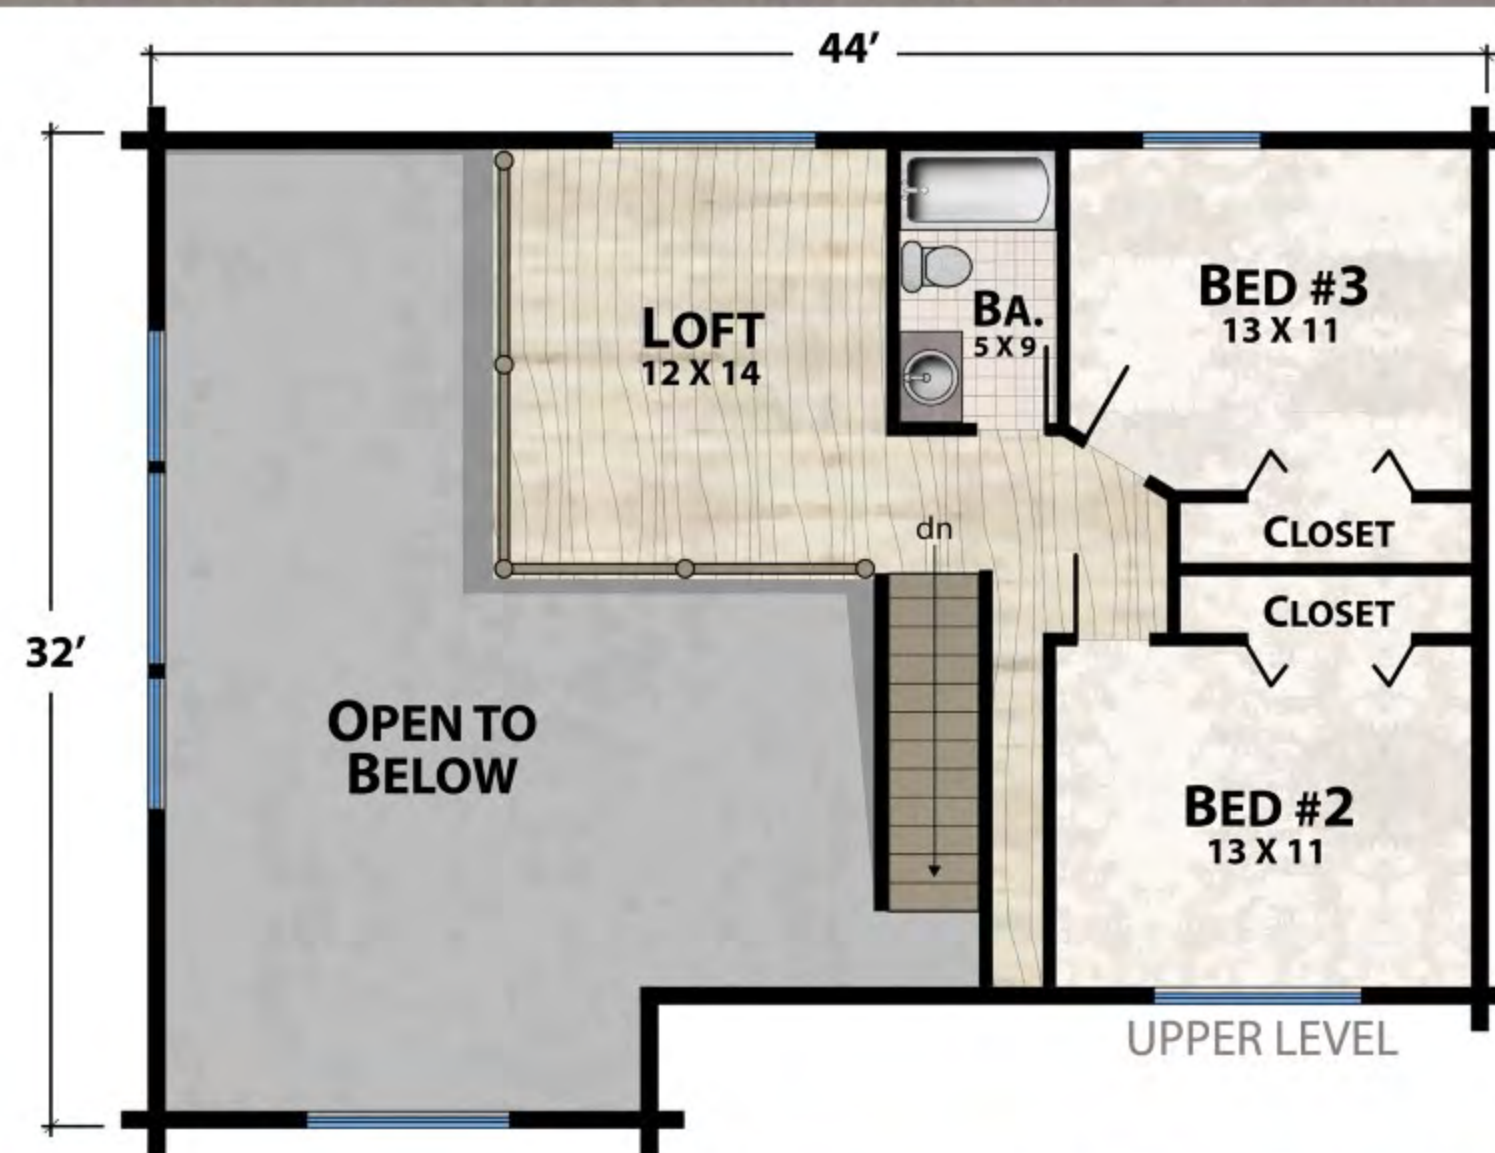

# The Ridgecrest

*natural element homes*

The Classic Plans Collection

1-800-970-2224

Main Level - 1,900 Square Feet  
3 Bedrooms - 2 Baths

Upper Level - 655 Square Feet  
500+ Square Feet of Outdoor Living

1,900 Total Square Footage

500+ Square Feet of Outdoor Living

Plan customization is included with your home plan purchase. Why not make it PERFECT?

*natural element homes*

Copyrighted Home Plan: this home plan and images are protected by United States and international copyright Law and may not be duplicated, reproduced, modified, and/or distributed, in whole or in part, without the express written consent of Natural Element Homes.