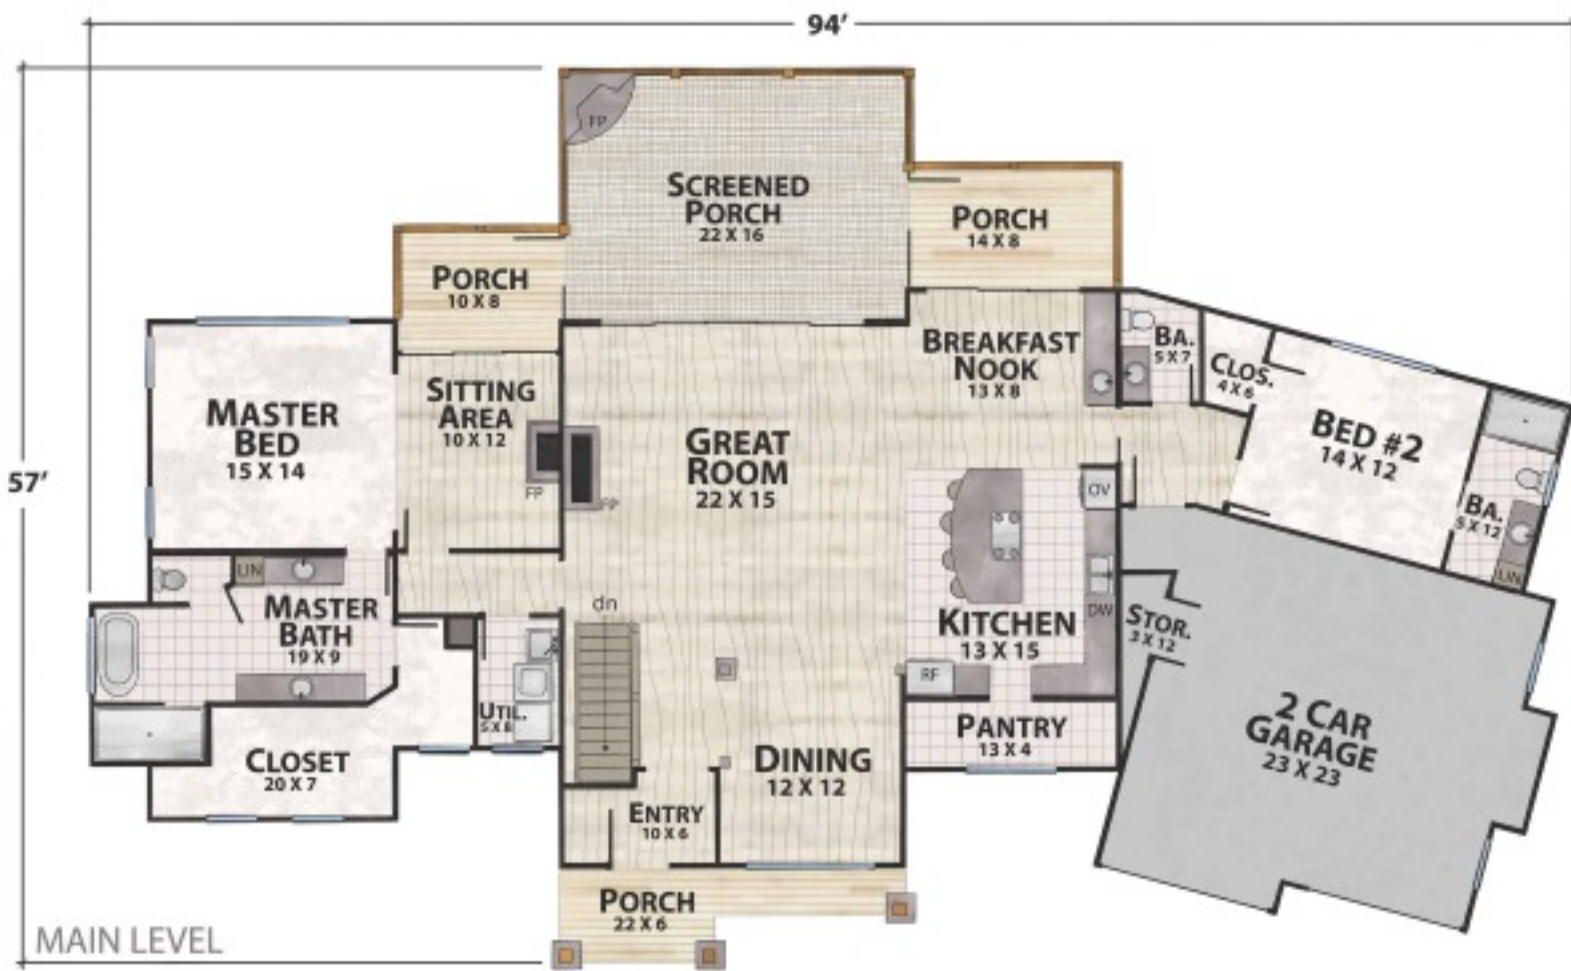

# The Red Clay Retreat

natural element homes

1-800-970-2224

**Plan Info:**

Bedrooms 5  
 Baths 4  
 Half Baths 1

**Square Footage:**

Heated:  
 2,349 First Floor  
 1,833 Lower Floor

Unheated:  
 641 Porches/Decks  
 603 Garage  
 168 Mech

Total: 4,182

FRONT

REAR

LEFT

RIGHT

Plan customization is included with your home plan purchase. Why not make it PERFECT?

natural element homes

Copyrighted Home Plan: this home plan and images are protected by United States and international copyright Law and may not be duplicated, reproduced, modified, and/or distributed, in whole or in part, without the express written consent of Natural Element Homes.