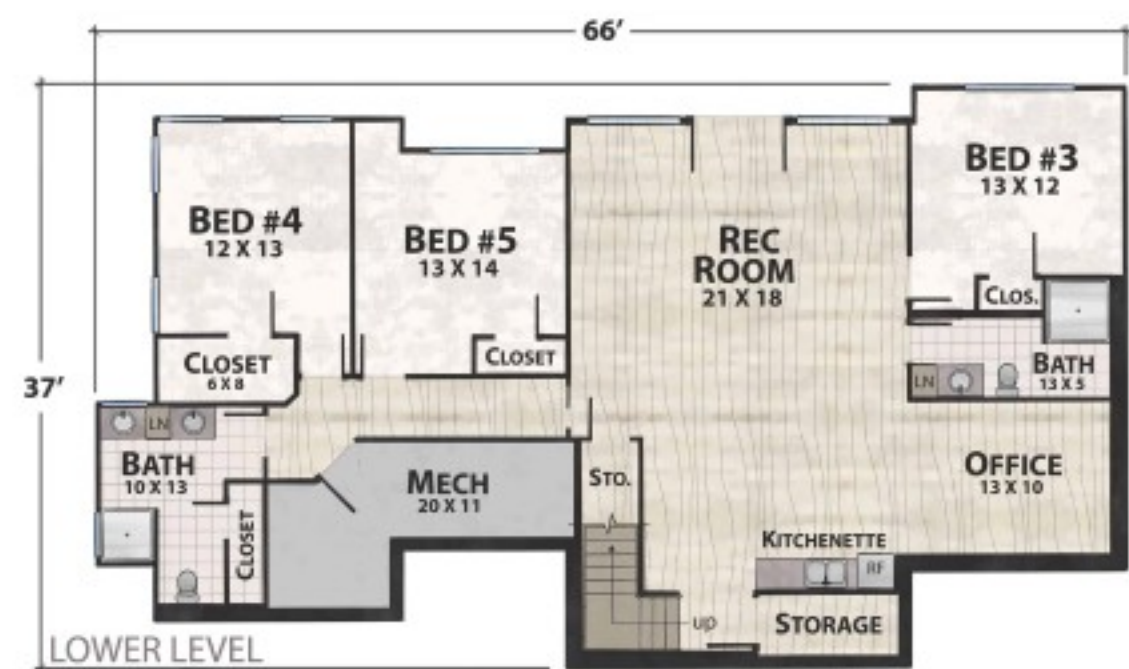

# The Red Clay Retreat

natural element homes

1-800-970-2224

**Plan Info:**

Bedrooms 5  
 Baths 4  
 Half Baths 1

**Square Footage:**

Heated:  
 2,349 First Floor  
 1,833 Lower Floor

Unheated:  
 641 Porches/Decks  
 603 Garage  
 168 Mech

Total: 4,182

FRONT

REAR

LEFT

RIGHT

Plan customization is included with your home plan purchase. Why not make it PERFECT?

natural element homes

Copyrighted Home Plan: this home plan and images are protected by United States and international copyright Law and may not be duplicated, reproduced, modified, and/or distributed, in whole or in part, without the express written consent of Natural Element Homes.