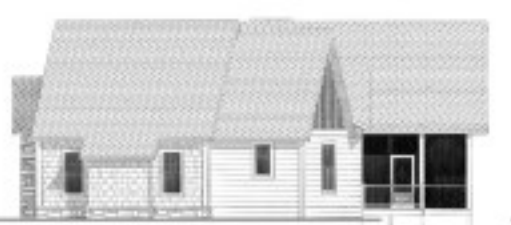

# The Red Clay Retreat

natural element homes

1-800-970-2224

**Plan Info:**

Bedrooms 5  
 Baths 4  
 Half Baths 1

**Square Footage:**

Heated:  
 2,349 First Floor  
 1,833 Lower Floor

Unheated:  
 641 Porches/Decks  
 603 Garage  
 168 Mech

Total: 4,182

FRONT

REAR

LEFT

RIGHT

Plan customization is included with your home plan purchase. Why not make it PERFECT?

natural element homes

Copyrighted Home Plan: this home plan and images are protected by United States and international copyright Law and may not be duplicated, reproduced, modified, and/or distributed, in whole or in part, without the express written consent of Natural Element Homes.