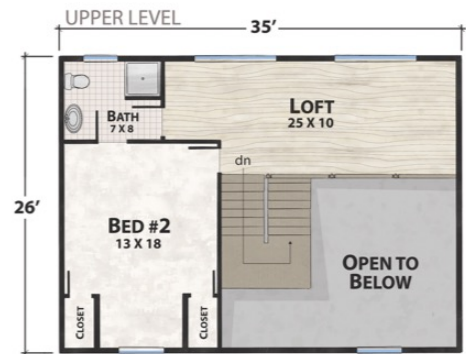

The Red Bone Gone

natural element homes

The Comfy Cabin Collection

1-800-970-2224

Plan Info:

Bedrooms 3
Baths 2

Square Footage:

Heated:
820 First Floor
760 Upper Floor

Total: 1,580

Unheated:
388 Porches/Decks
0 Garage

FRONT

RIGHT

REAR

LEFT

Plan customization is included with your home plan purchase. Why not make it PERFECT?

natural element homes