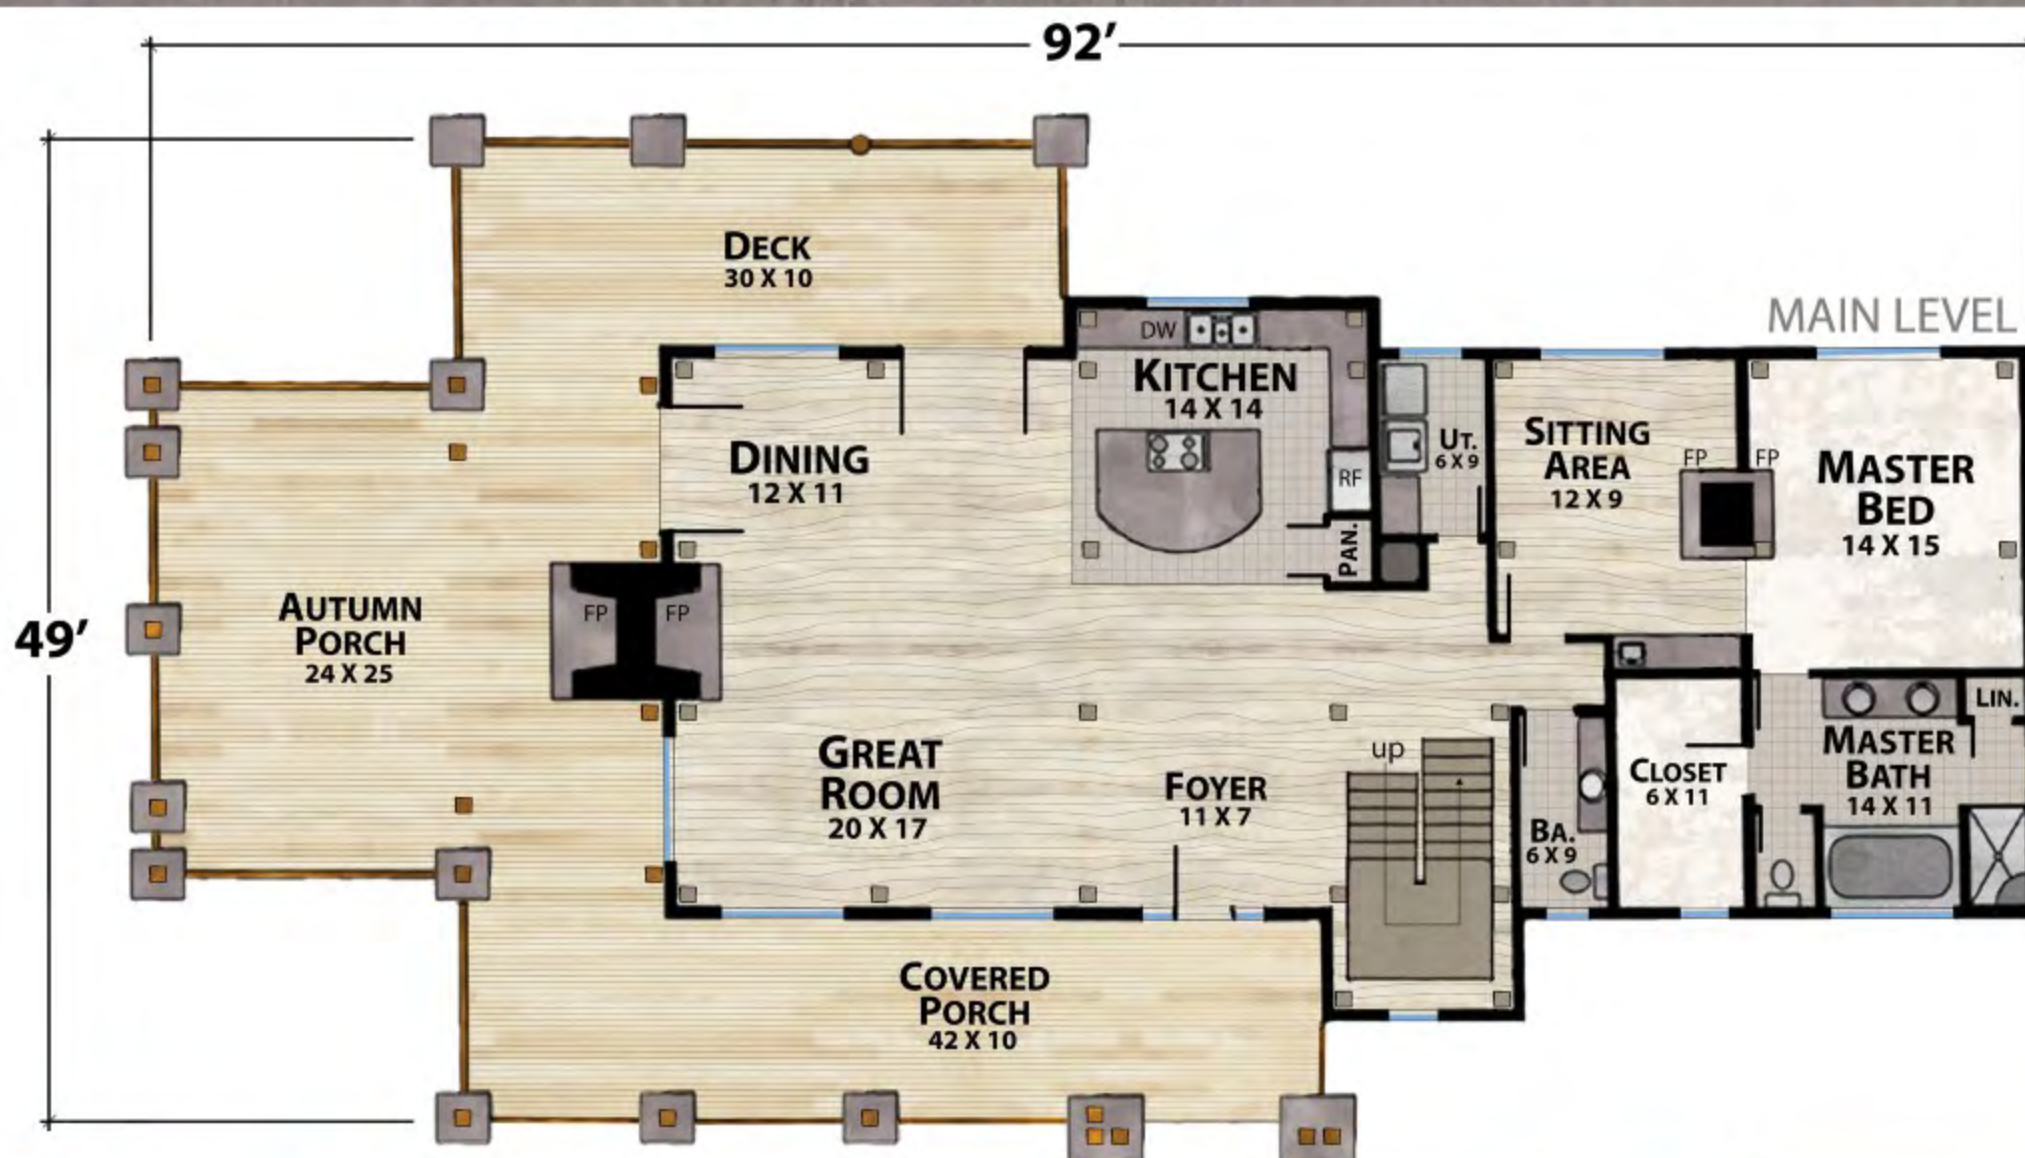

The Raven's Nest

natural element homes

The MossCreek Collection

1-800-970-2224

Main Level - 1,979 Square Feet
3 Bedrooms - 3 1/2 Baths

Upper Level - 868 Square Feet
1,417 Square Feet of Outdoor Living with Outdoor Fireplace

2,847 Total Square Footage

Plan customization is included with your home plan purchase. Why not make it PERFECT?

natural element homes

Copyrighted Home Plan: this home plan and images are protected by United States and international copyright Law and may not be duplicated, reproduced, modified, and/or distributed, in whole or in part, without the express written consent of Natural Element Homes.