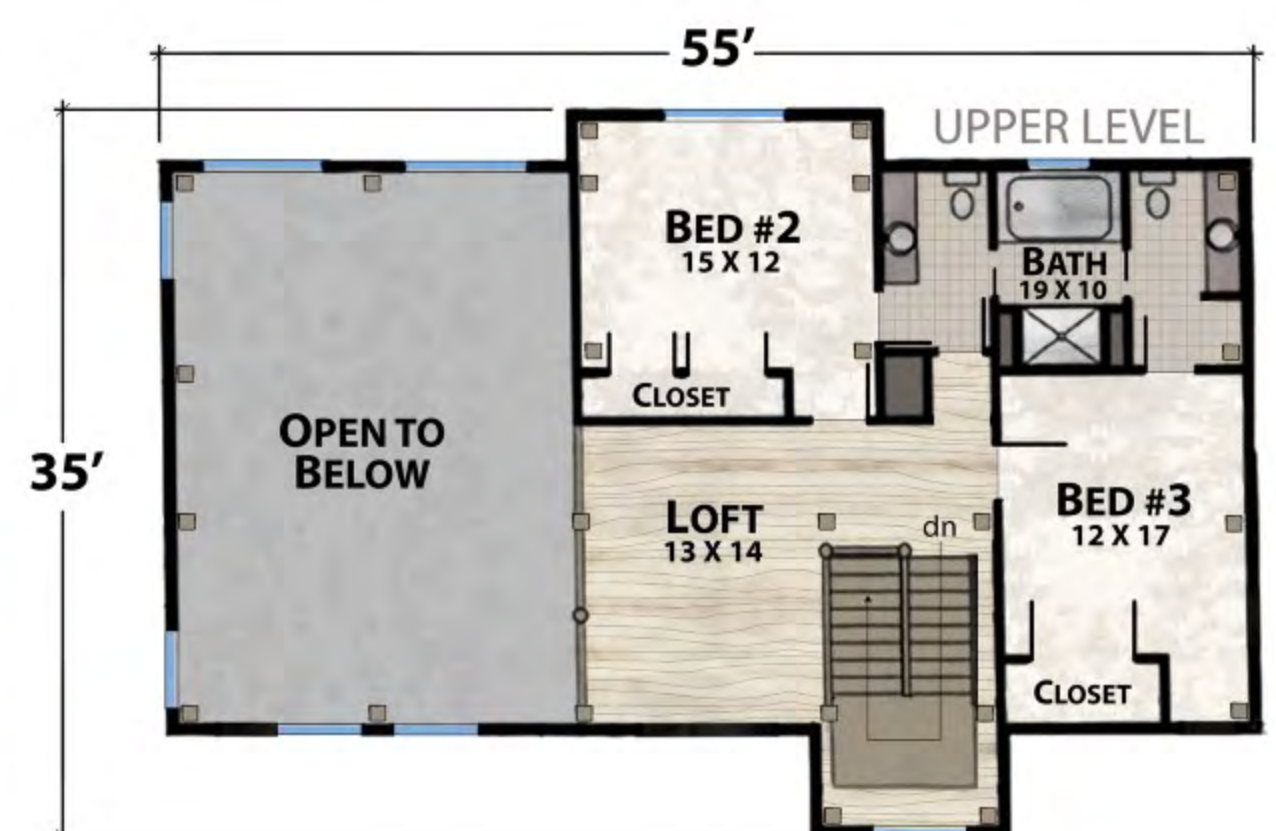

The Raven's Nest

natural element homes

The MossCreek Collection

1-800-970-2224

Main Level - 1,979 Square Feet
3 Bedrooms - 3 1/2 Baths

Upper Level - 868 Square Feet
1,417 Square Feet of Outdoor Living with Outdoor Fireplace

2,847 Total Square Footage

Plan customization is included with your home plan purchase. Why not make it PERFECT?

natural element homes

Copyrighted Home Plan: this home plan and images are protected by United States and international copyright Law and may not be duplicated, reproduced, modified, and/or distributed, in whole or in part, without the express written consent of Natural Element Homes.