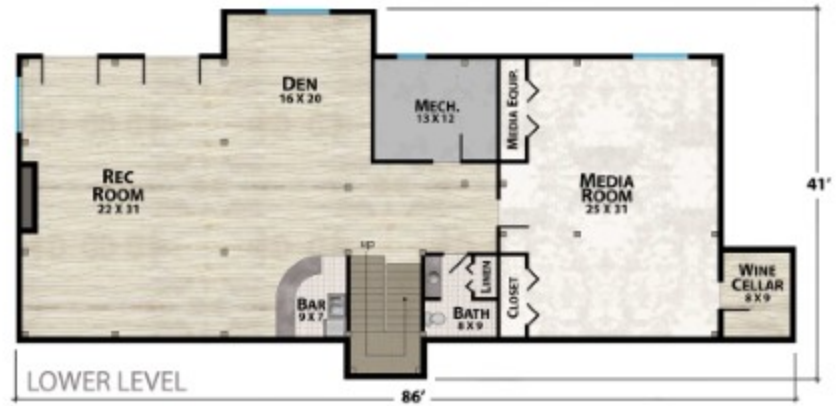

The Raven's Nest XL

natural element homes

The MossCreek Collection

1-800-970-2224

Main Level - 2,662 Square Feet
3,892 Total Square Footage

Upper Level - 1,230 Square Feet
3 Bedrooms - 2 1/2 Baths

Lower Level - 2,662 Square Feet
1,778 Square Feet of Outdoor Living