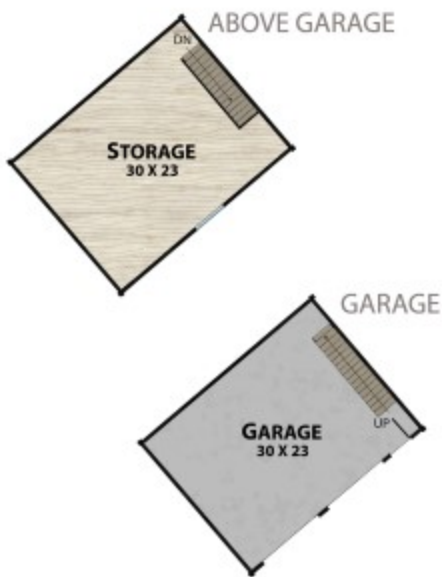

The Raven's Nest North

natural element homes

The MossCreek Collection

1-800-970-2224

2,018 SF Main Level 924 SF Upper Level 2,018 SF Lower Level 6,464 Total Square Footage
 752 SF Garage 752 SF Bonus Room 4 Bedrooms - 3 Baths - 2 Half Baths 1,400 SF of Outdoor Living Space