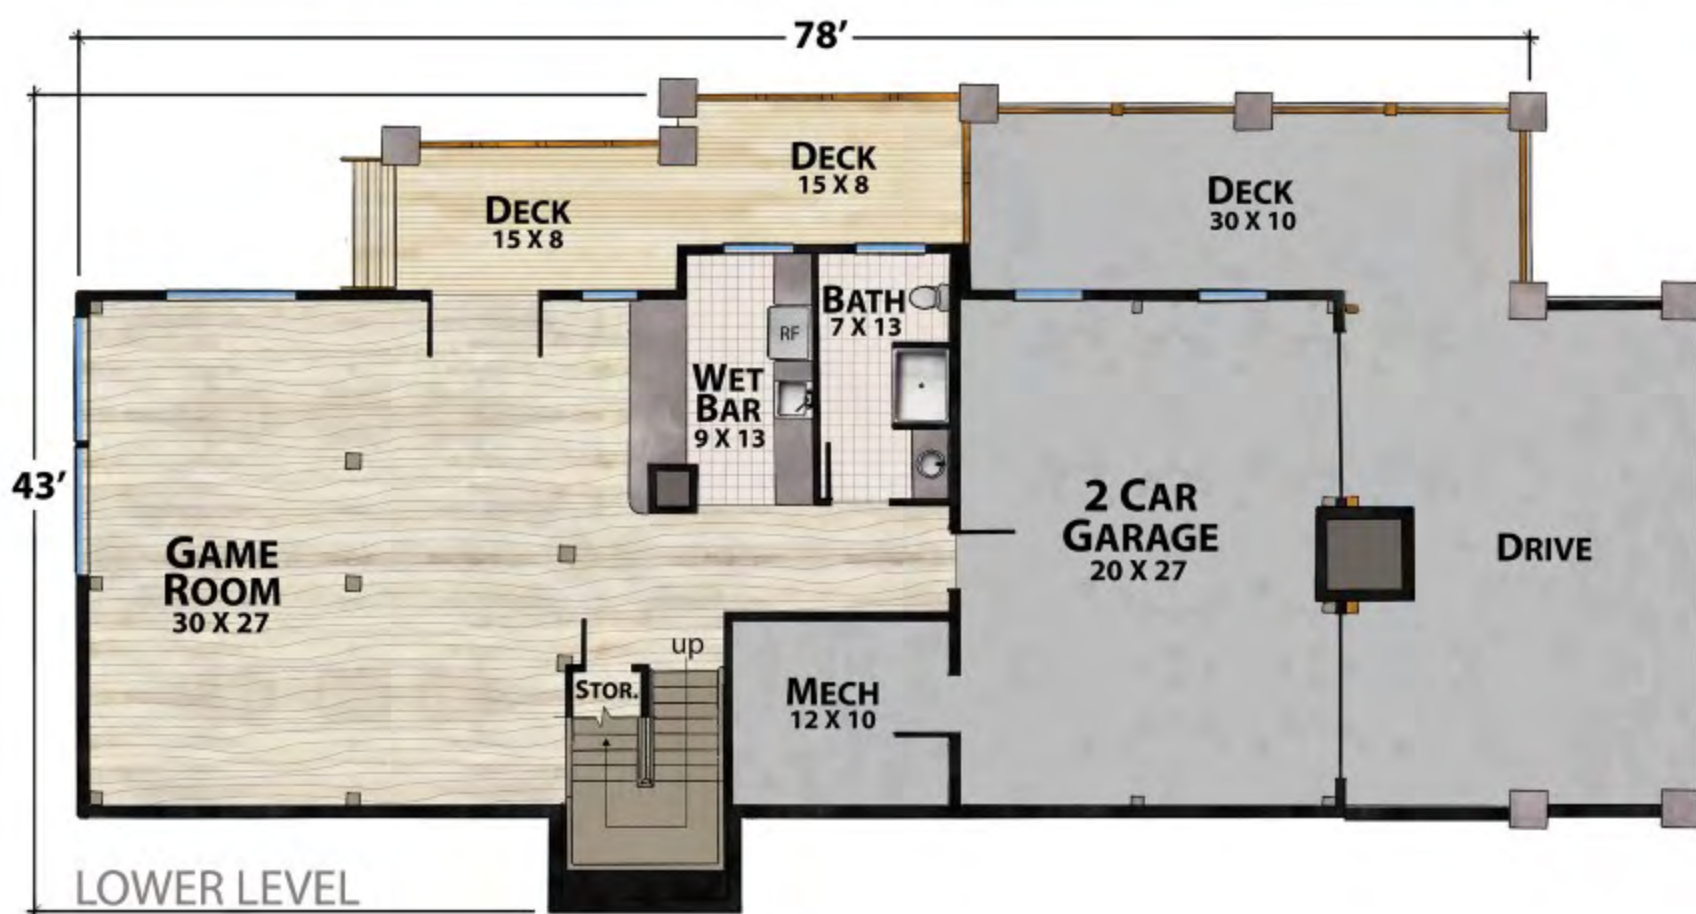

The Raven's Nest Black

natural element homes

The MossCreek Collection

1-800-970-2224

Main Level - 1,979 Square Feet
3 Bedrooms - 3 1/2 Baths

Upper Level - 866 Square Feet
Upper Level - 1403 Square Feet

2,445 Total Square Footage
1,472 SF of Outdoor Living