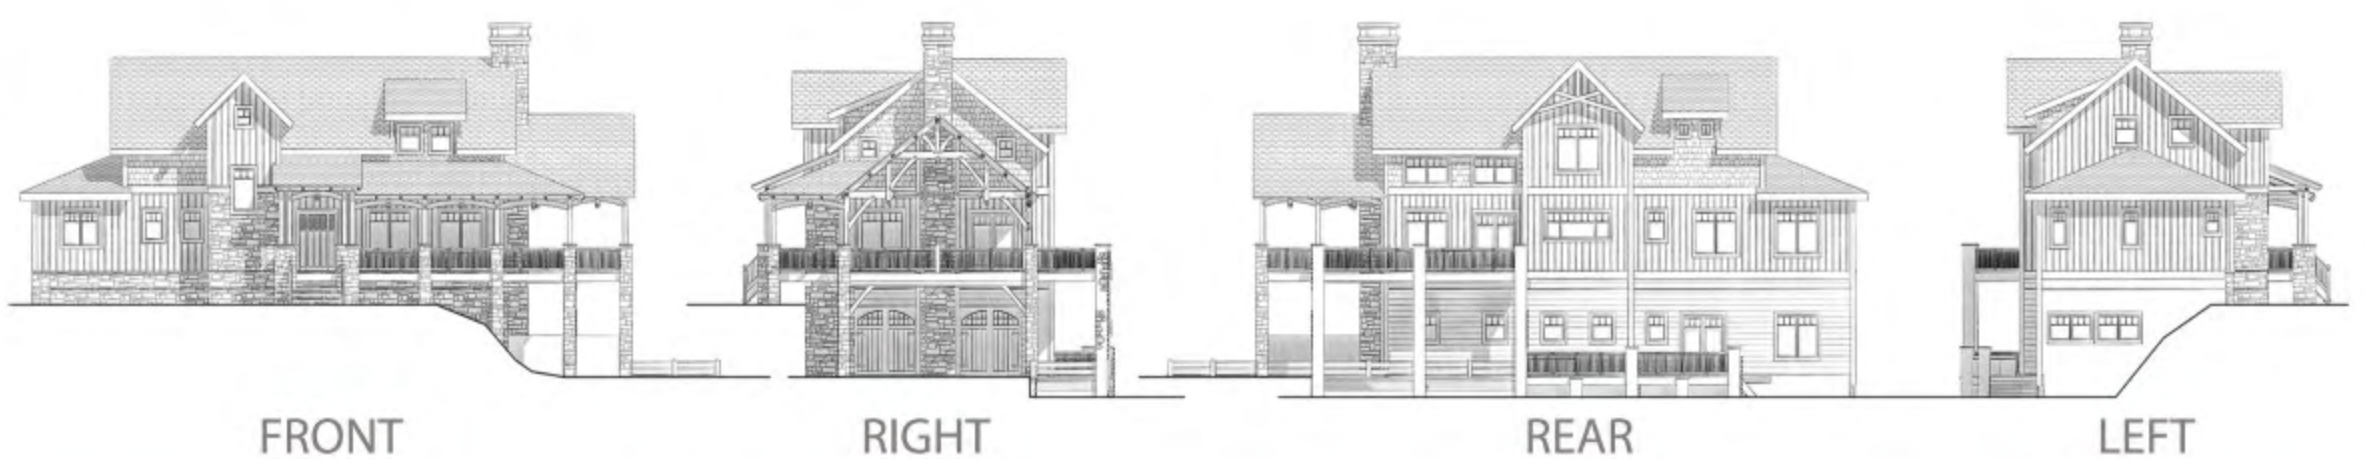

The Raven's Nest Black

natural element homes

The MossCreek Collection

1-800-970-2224

Main Level - 1,979 Square Feet
3 Bedrooms - 3 1/2 Baths

Upper Level - 866 Square Feet
Upper Level - 1403 Square Feet

2,445 Total Square Footage
1,472 SF of Outdoor Living