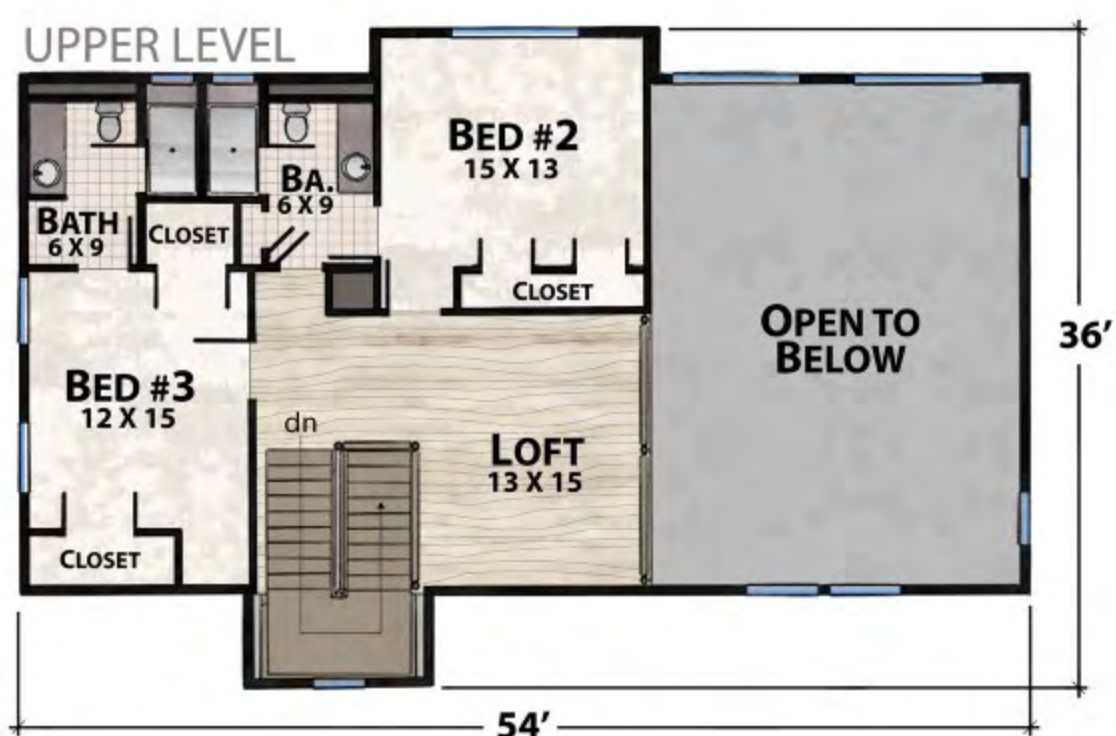

The Raven's Nest Black

natural element homes

The MossCreek Collection

1-800-970-2224

Main Level - 1,979 Square Feet
3 Bedrooms - 3 1/2 Baths

Upper Level - 866 Square Feet
Upper Level - 1403 Square Feet

2,445 Total Square Footage
1,472 SF of Outdoor Living