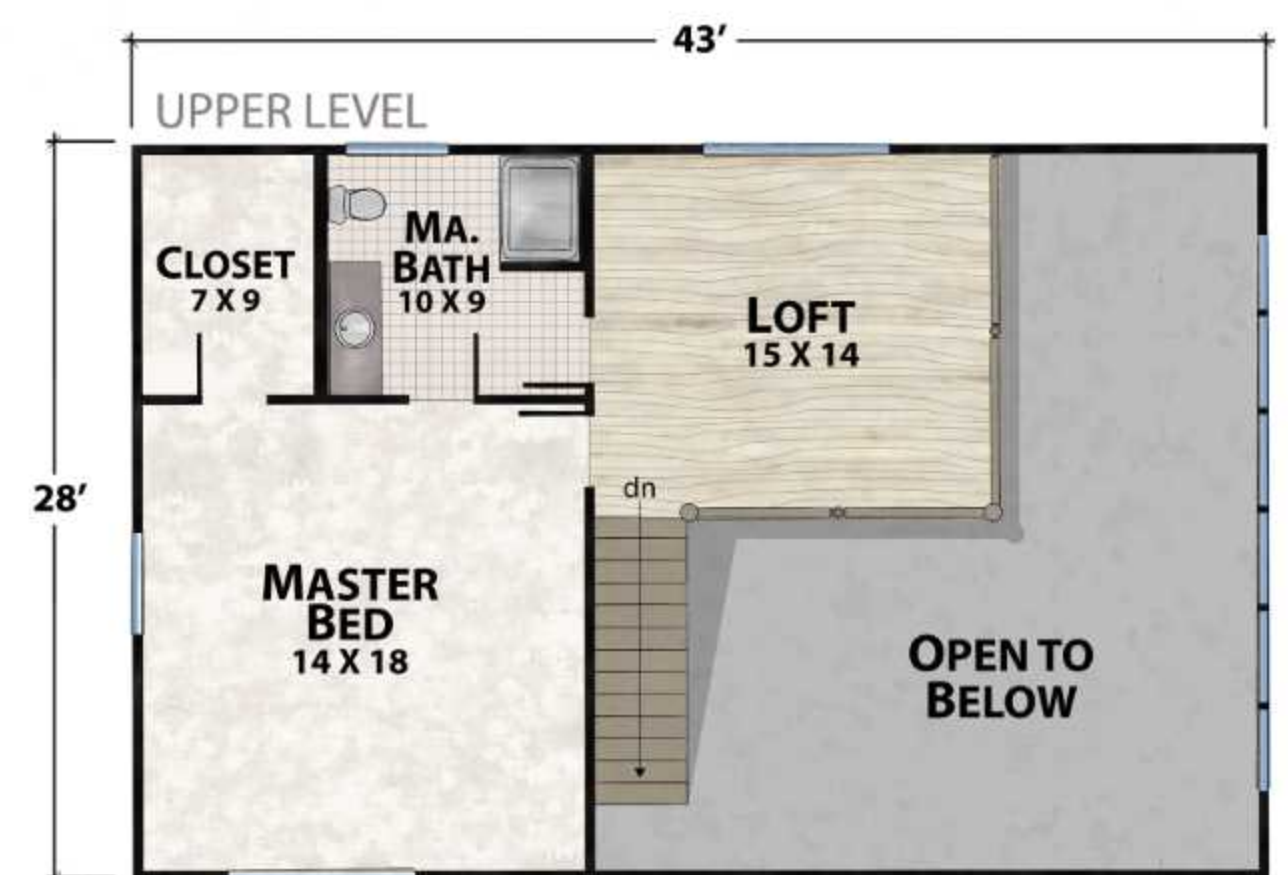

The Pooh Bear

natural element homes

The Comfy Cabins Collection

1-800-970-2224

Plan Info:
 Bedrooms 2
 Baths 2

Square Footage:
 Heated:
 1180 First Floor
 690 Upper Floor
 Total: 778

Unheated:
 778 Porches/Decks
 0 Garage

FRONT

RIGHT

REAR

LEFT

Plan customization is included with your home plan purchase. Why not make it PERFECT?

natural element homes

Copyrighted Home Plan: this home plan and images are protected by United States and international copyright Law and may not be duplicated, reproduced, modified, and/or distributed, in whole or in part, without the express written consent of Natural Element Homes.