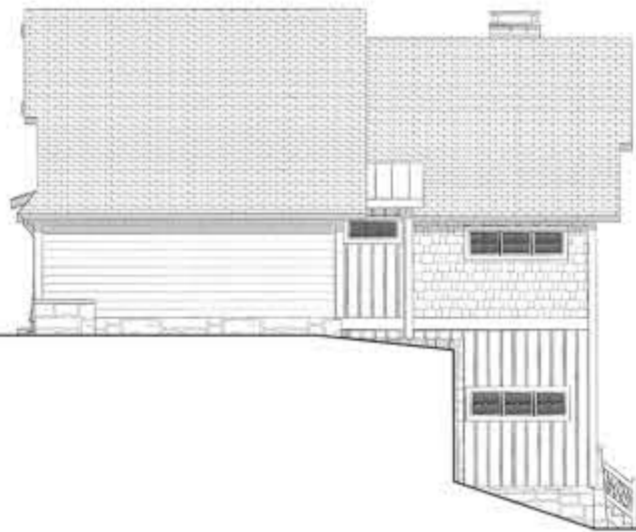

The Pickle Barrel Farm

natural element homes

The Modern Farmhouse Collection

1-800-970-2224

Plan Info:
 Bedrooms 3
 Baths 3
 Half Baths 1

Square Footage:
 Heated:
 1119 First Floor
 1119 Lower Floor

Total: 2238

Unheated:
 841 Porches/Decks
 545 Garage

FRONT

RIGHT

REAR

LEFT

Plan customization is included with your home plan purchase. Why not make it PERFECT?

natural element homes

Copyrighted Home Plan: this home plan and images are protected by United States and international copyright Law and may not be duplicated, reproduced, modified, and/or distributed, in whole or in part, without the express written consent of Natural Element Homes.