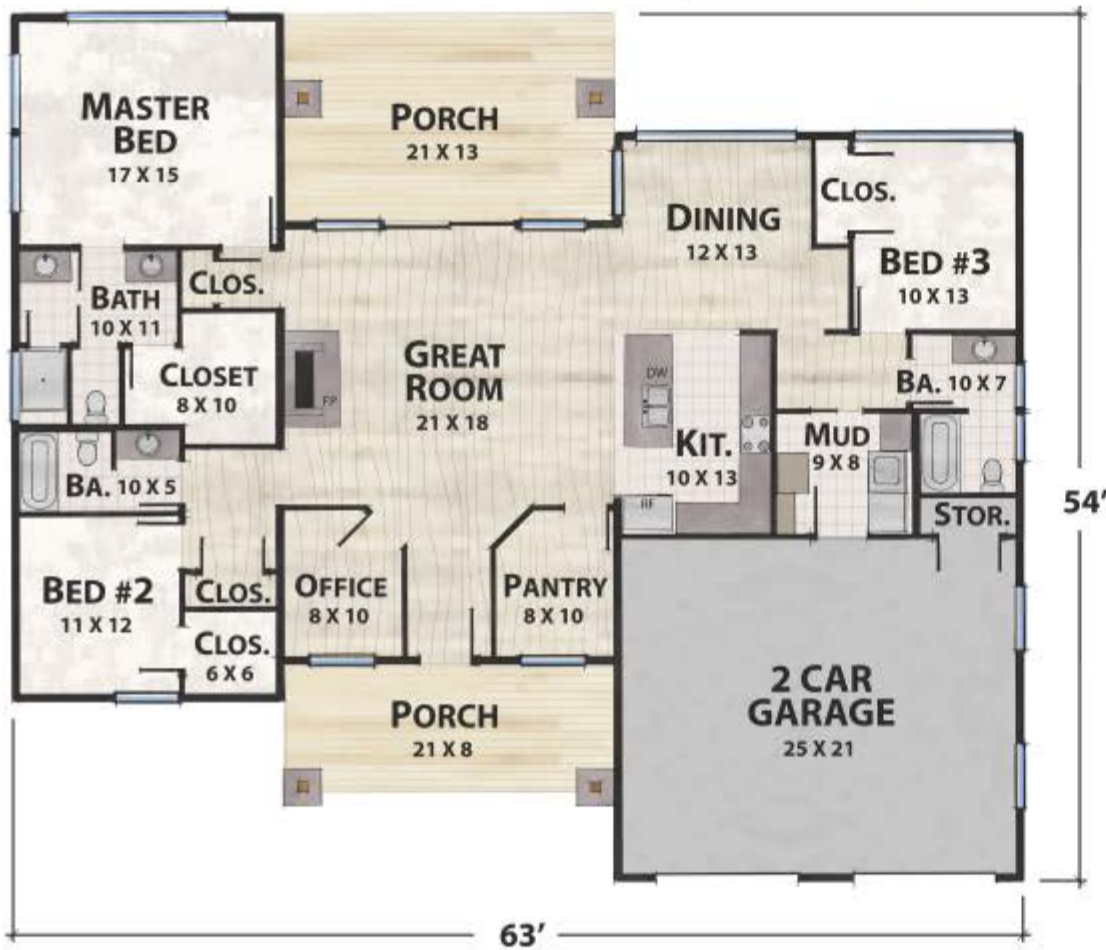

The Oasis

The Modern Edge Collection

1-800-970-2224

natural element homes

Plan Info:

Bedrooms 3
 Baths 3
 Half Baths 0

Square Footage:

Heated: 1954
 Unheated: 433
 First Floor 544
 Upper Floor
 Porches/Decks
 Garage

Total: 1954

Plan customization is included with your home plan purchase. Why not make it PERFECT?

natural element homes

Copyrighted Home Plan: this home plan and images are protected by United States and international copyright Law and may not be duplicated, reproduced, modified, and/or distributed, in whole or in part, without the express written consent of Natural Element Homes.