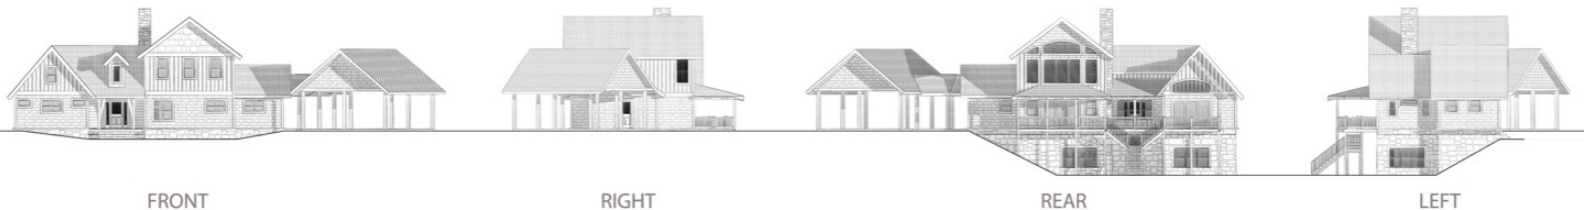

# The Mouse Tail Farm

*natural element homes*

The Modern Farmhouse Collection

1-800-970-2224

**Plan Info:**

Bedrooms 2  
Baths 2  
Half Baths 1

**Square Footage:**

Heated:  
1430 First Floor  
320 Upper Floor

Total: 1750

Unheated:

413 Porches/Decks  
656 Carport  
329 Attic

Plan customization is included with your home plan purchase. Why not make it PERFECT?

*natural element homes*

Copyrighted Home Plan: this home plan and images are protected by United States and international copyright Law and may not be duplicated, reproduced, modified, and/or distributed, in whole or in part, without the express written consent of Natural Element Homes.