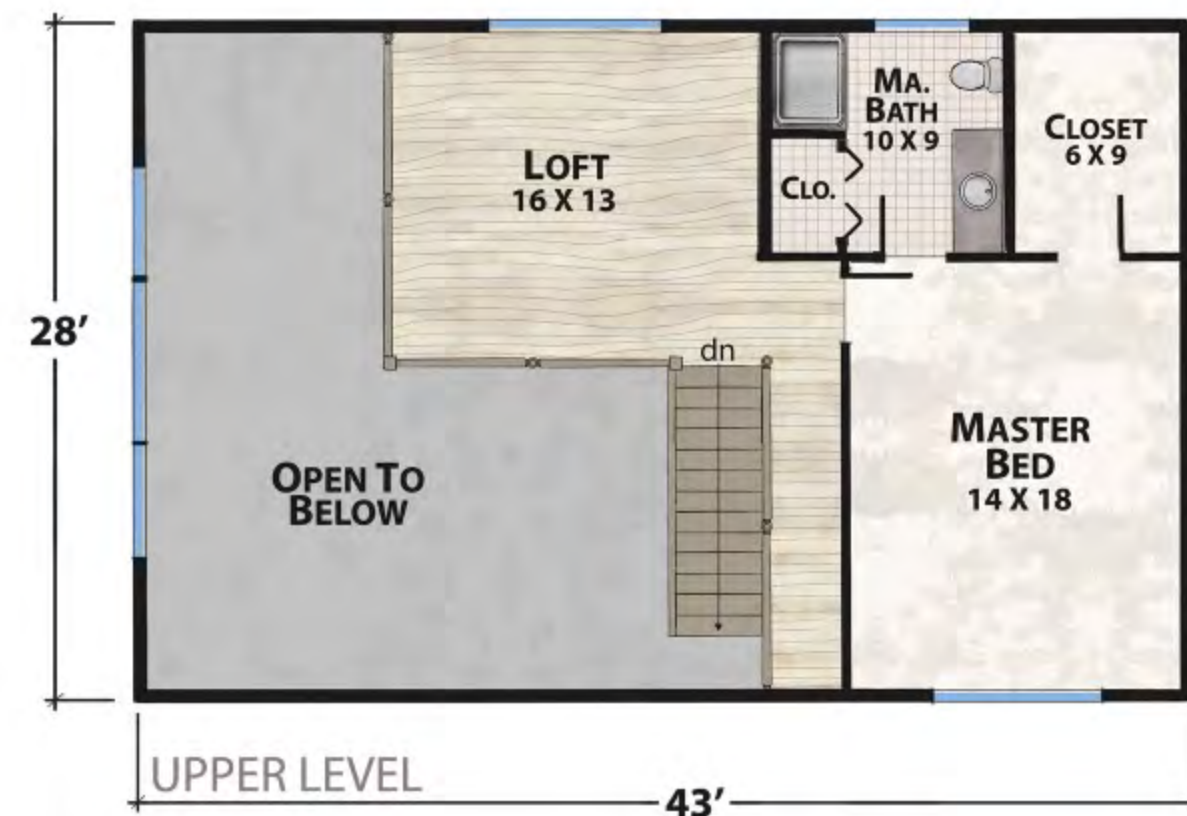

The Mountainview

natural element homes

The Classic Plans Collection

1-800-970-2224

Main Level - 1,180 Square Feet

Upper Level - 676 Square Feet

1,856 Total Square Footage

2 Bedrooms - 2 Baths

632 Square Feet of Outdoor Living

Plan customization is included with your home plan purchase. Why not make it PERFECT?

natural element homes

Copyrighted Home Plan: this home plan and images are protected by United States and international copyright Law and may not be duplicated, reproduced, modified, and/or distributed, in whole or in part, without the express written consent of Natural Element Homes.