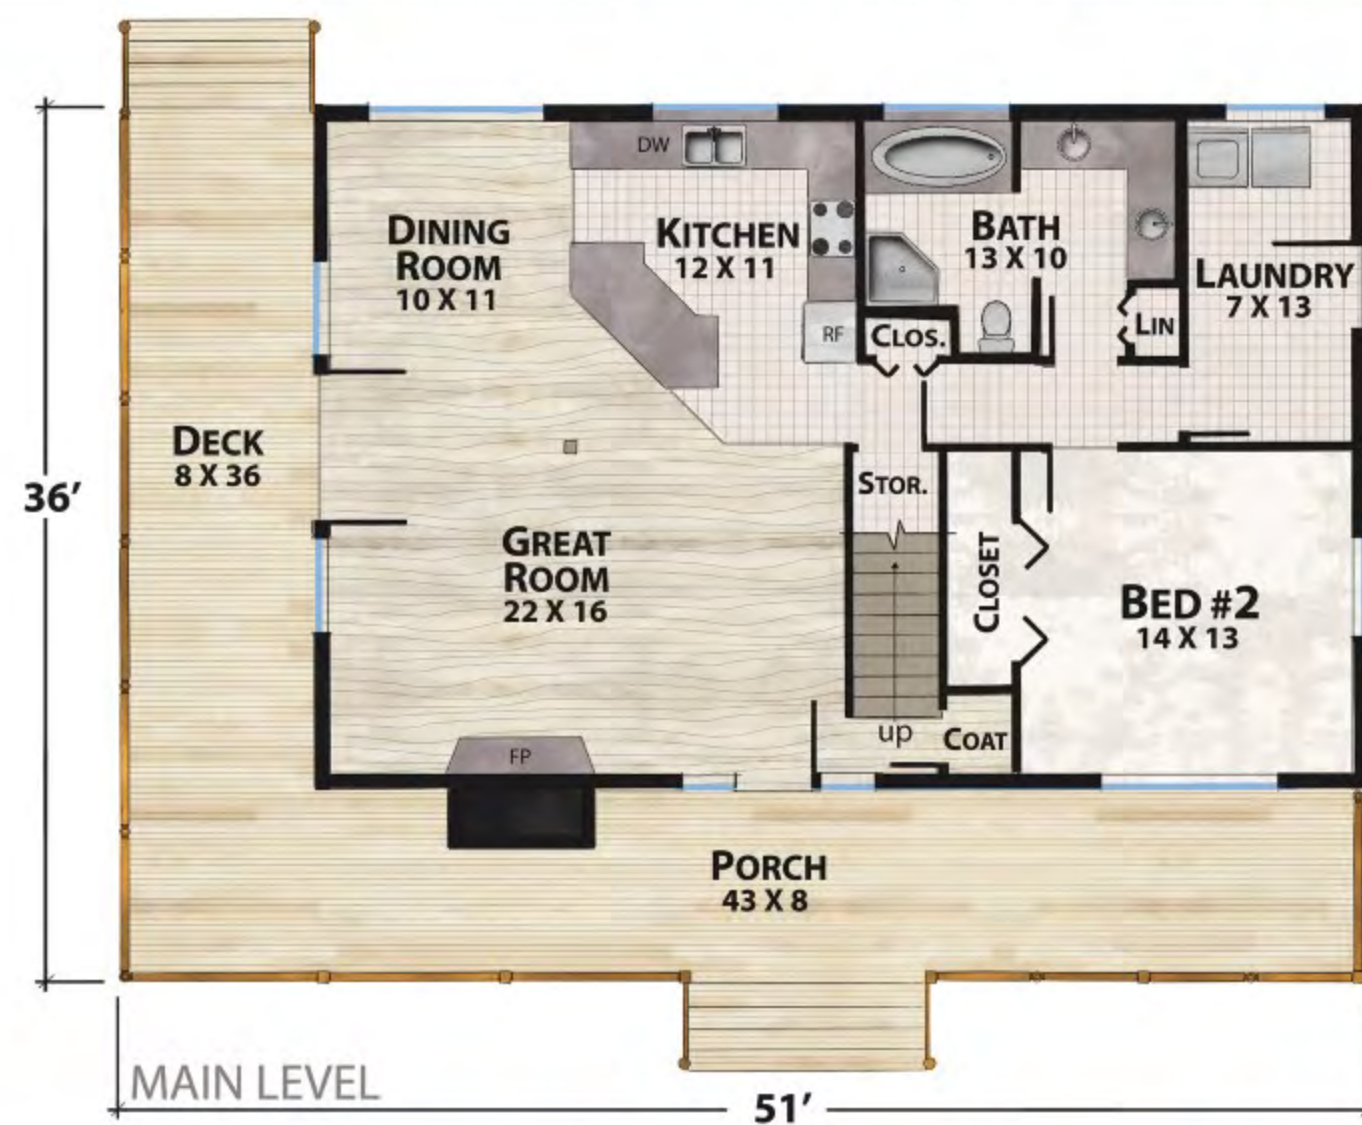

The Mountainview

natural element homes

The Classic Plans Collection

1-800-970-2224

Main Level - 1,180 Square Feet

Upper Level - 676 Square Feet

1,856 Total Square Footage

2 Bedrooms - 2 Baths

632 Square Feet of Outdoor Living

Plan customization is included with your home plan purchase. Why not make it PERFECT?

natural element homes

Copyrighted Home Plan: this home plan and images are protected by United States and international copyright Law and may not be duplicated, reproduced, modified, and/or distributed, in whole or in part, without the express written consent of Natural Element Homes.