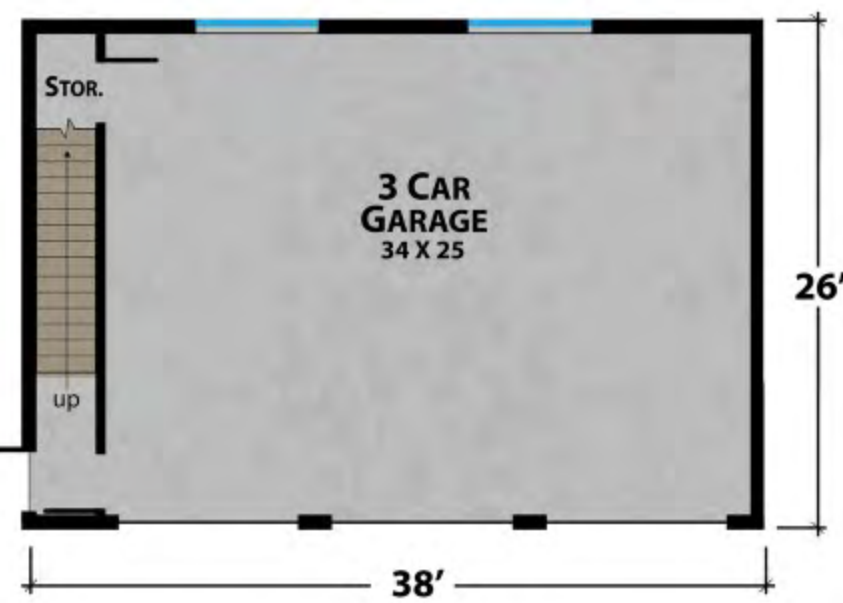

The Mountain View Lodge 3

natural element homes

The MossCreek Collection

1-800-970-2224

Main Level - 1,153 Square Feet
3 Bedrooms - 2 1/2 Baths

Upper Level - 587 Square Feet
773 Square Feet of Outdoor Living

1,740 Total Square Footage
988 SF Garage/Bonus Room

Plan customization is included with your home plan purchase. Why not make it PERFECT?

natural element homes

Copyrighted Home Plan: this home plan and images are protected by United States and international copyright Law and may not be duplicated, reproduced, modified, and/or distributed, in whole or in part, without the express written consent of Natural Element Homes.