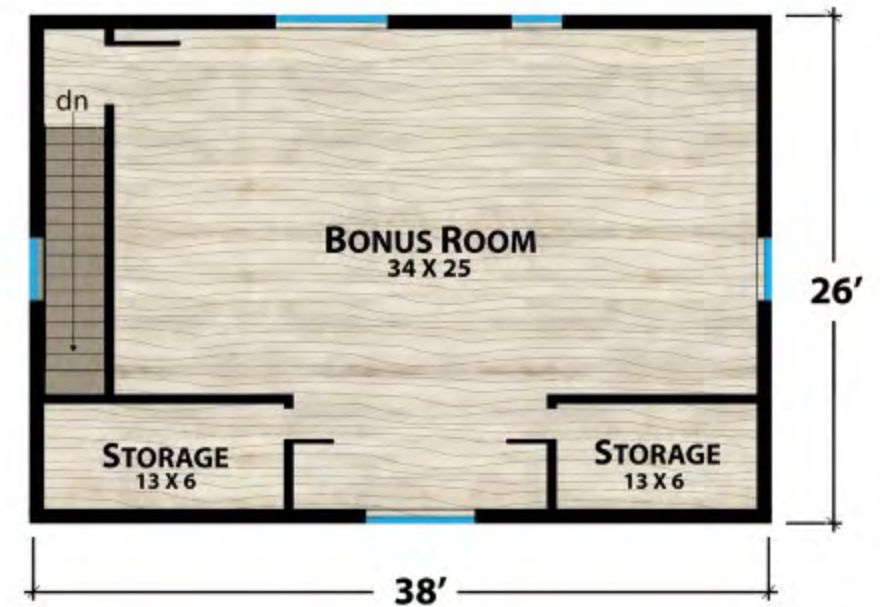

The Mountain View Lodge 3

natural element homes

The MossCreek Collection

1-800-970-2224

Main Level - 1,153 Square Feet
3 Bedrooms - 2 1/2 Baths

Upper Level - 587 Square Feet
773 Square Feet of Outdoor Living

1,740 Total Square Footage
988 SF Garage/Bonus Room

Plan customization is included with your home plan purchase. Why not make it PERFECT?

natural element homes

Copyrighted Home Plan: this home plan and images are protected by United States and international copyright Law and may not be duplicated, reproduced, modified, and/or distributed, in whole or in part, without the express written consent of Natural Element Homes.