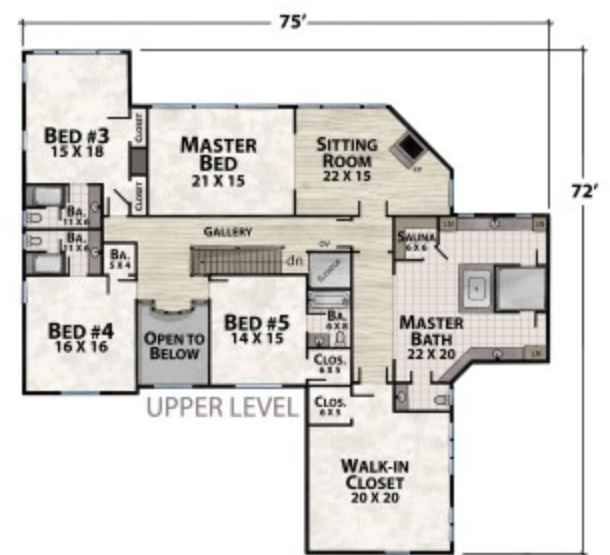

The Mountain Top Lodge

natural element homes

The Modern Mountain Collection

1-800-970-2224

Main Level - 3,085 Square Feet
6 Bedrooms - 5 Full & 2 Half Baths

Upper Level - 3,066 Square Feet
819 Square Feet of Outdoor Living

Lower Level - 3,085 Square Feet
9,236 Total Heated Squar Feet

Plan customization is included with your home plan purchase. Why not make it PERFECT?

natural element homes

Copyrighted Home Plan: this home plan and images are protected by United States and international copyright Law and may not be duplicated, reproduced, modified, and/or distributed, in whole or in part, without the express written consent of Natural Element Homes.