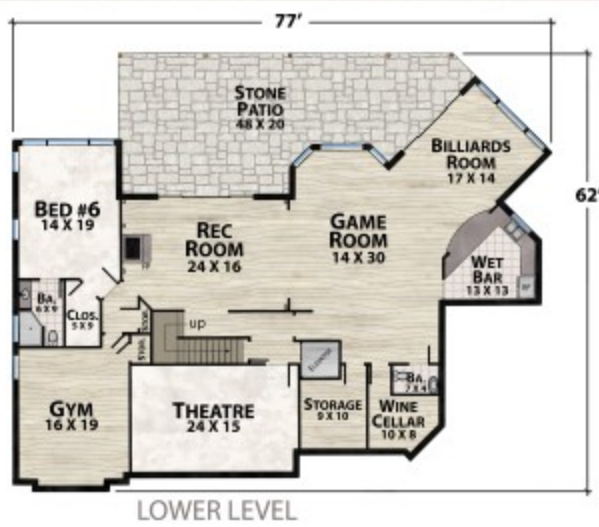

The Mountain Top Lodge

natural element homes

The Modern Mountain Collection

1-800-970-2224

Main Level - 3,085 Square Feet
6 Bedrooms - 5 Full & 2 Half Baths

Upper Level - 3,066 Square Feet
819 Square Feet of Outdoor Living

Lower Level - 3,085 Square Feet
9,236 Total Heated Squar Feet

Plan customization is included with your home plan purchase. Why not make it PERFECT?

natural element homes

Copyrighted Home Plan: this home plan and images are protected by United States and international copyright Law and may not be duplicated, reproduced, modified, and/or distributed, in whole or in part, without the express written consent of Natural Element Homes.