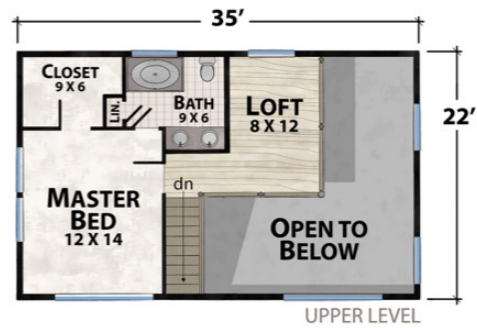

The Moon Beam

natural element homes

The Comfy Cabin Collection

1-800-970-2224

Main Level - 871 Square Feet
3 Bedrooms - 2 Baths

Upper Level - 447 Square Feet
324 Square Feet of Outdoor Living

1,244 Total Square Footage