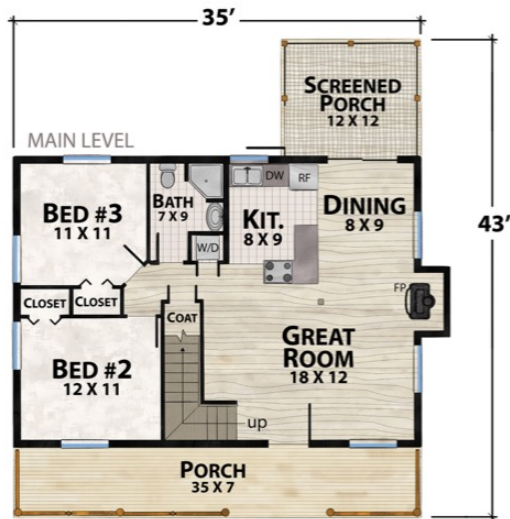

The Moon Beam

natural element homes

The Comfy Cabin Collection

1-800-970-2224

Main Level - 871 Square Feet
3 Bedrooms - 2 Baths

Upper Level - 447 Square Feet
324 Square Feet of Outdoor Living

1,244 Total Square Footage

FRONT

RIGHT

REAR

LEFT

Plan customization is included with your home plan purchase. Why not make it PERFECT?

natural element homes

Copyrighted Home Plan: this home plan and images are protected by United States and international copyright Law and may not be duplicated, reproduced, modified, and/or distributed, in whole or in part, without the express written consent of Natural Element Homes.