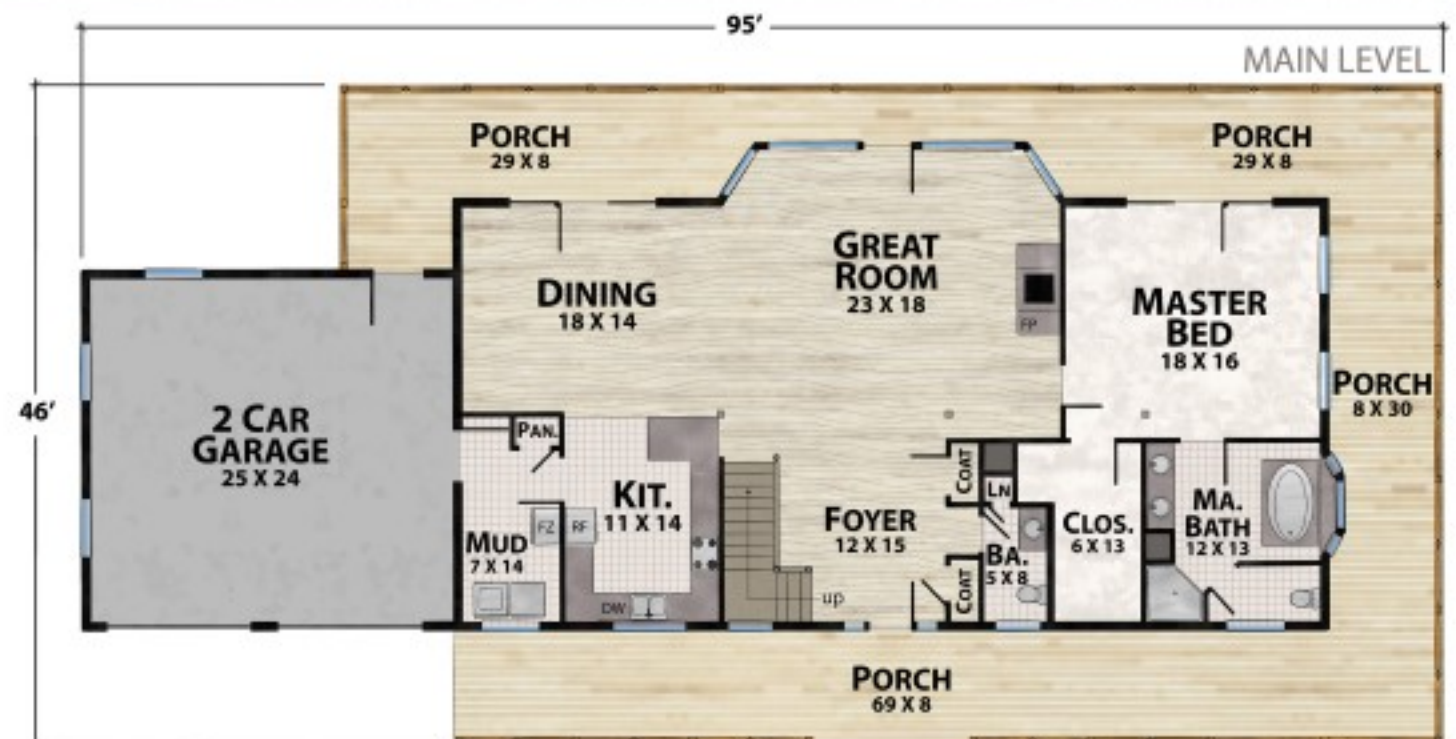

The Monteagle

natural element homes

1-800-970-2224

Main Level - 1,917 Square Feet
3 Bedrooms - 2 1/2 Baths

Upper Level - 1,136 Square Feet
1,369 Square Feet of Outdoor Living

3,053 Total Square Footage
676 Square Foot Garage