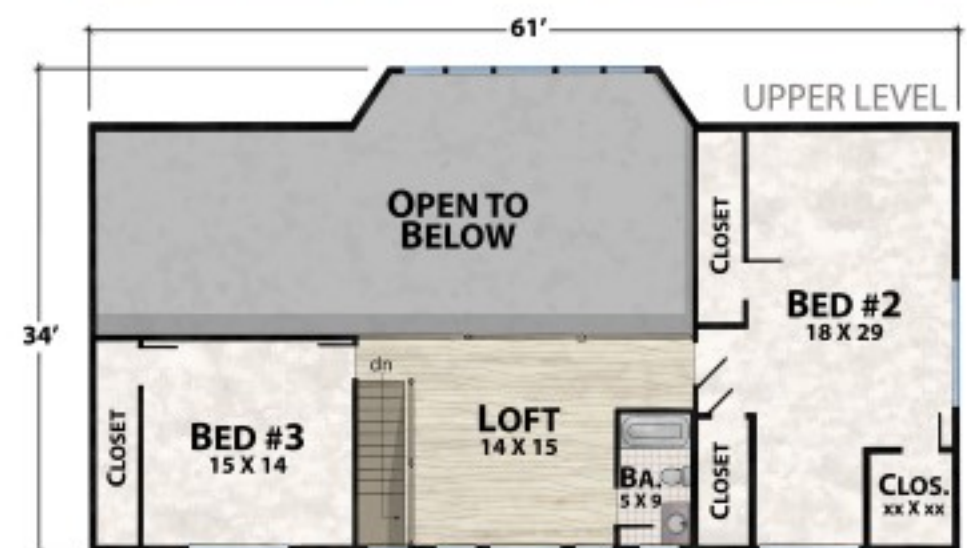

The Monteagle

natural element homes

1-800-970-2224

Main Level - 1,917 Square Feet
3 Bedrooms - 2 1/2 Baths

Upper Level - 1,136 Square Feet
1,369 Square Feet of Outdoor Living

3,053 Total Square Footage
676 Square Foot Garage