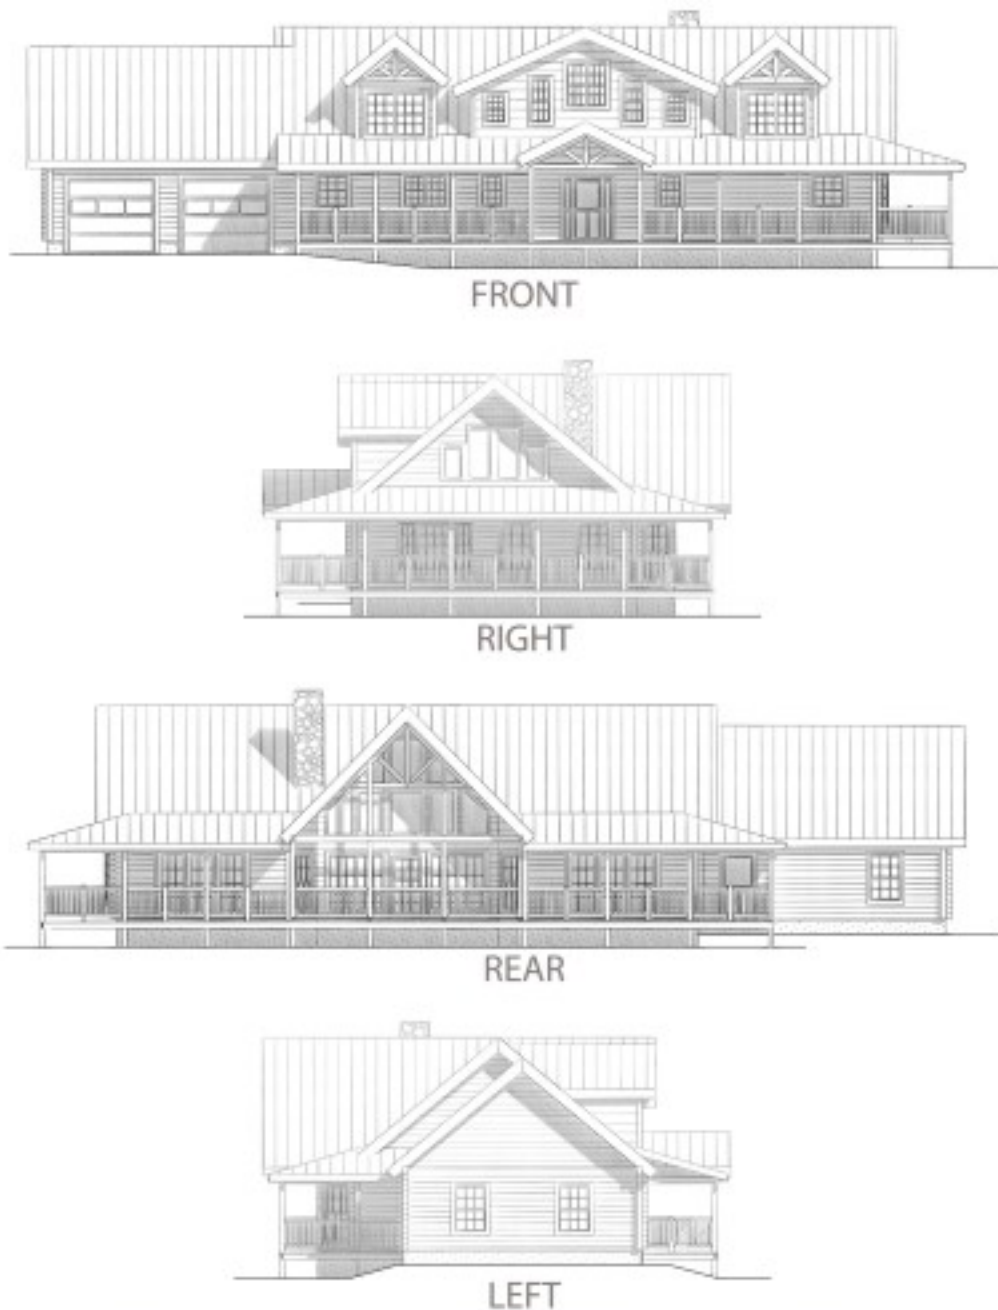

The Monteagle

natural element homes

1-800-970-2224

Main Level - 1,917 Square Feet
3 Bedrooms - 2 1/2 Baths

Upper Level - 1,136 Square Feet
1,369 Square Feet of Outdoor Living

3,053 Total Square Footage
676 Square Foot Garage