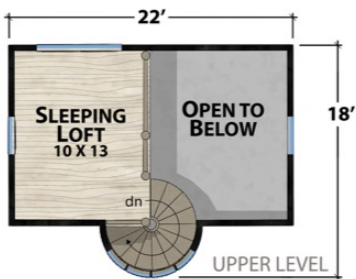

The Merlin's Place

natural element homes

The Smalls Collection

1-800-970-2224

Plan Info:

Bedrooms 1
 Baths 1
 Half Baths 0

Square Footage:

Heated:
 332 First Floor
 143 Upper Floor

Total: 475

Unheated:
 280 Porches/Decks
 0 Garage

FRONT

RIGHT

REAR

LEFT

Plan customization is included with your home plan purchase. Why not make it PERFECT?

natural element homes