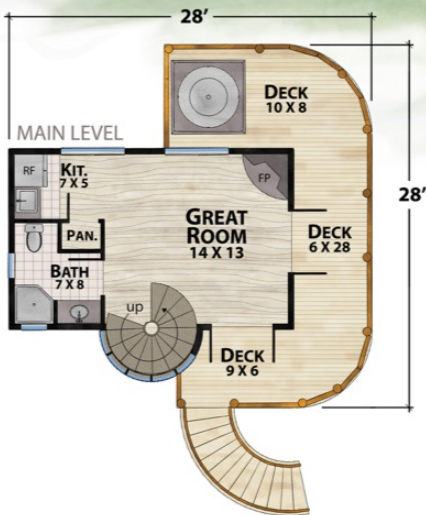

The Merlin's Place

natural element homes

The Smalls Collection

1-800-970-2224

Plan Info:

Bedrooms 1
 Baths 1
 Half Baths 0

Square Footage:

Heated:
 332 First Floor
 143 Upper Floor

Total: 475

Unheated:
 280 Porches/Decks
 0 Garage

FRONT

RIGHT

REAR

LEFT

Plan customization is included with your home plan purchase. Why not make it PERFECT?

natural element homes