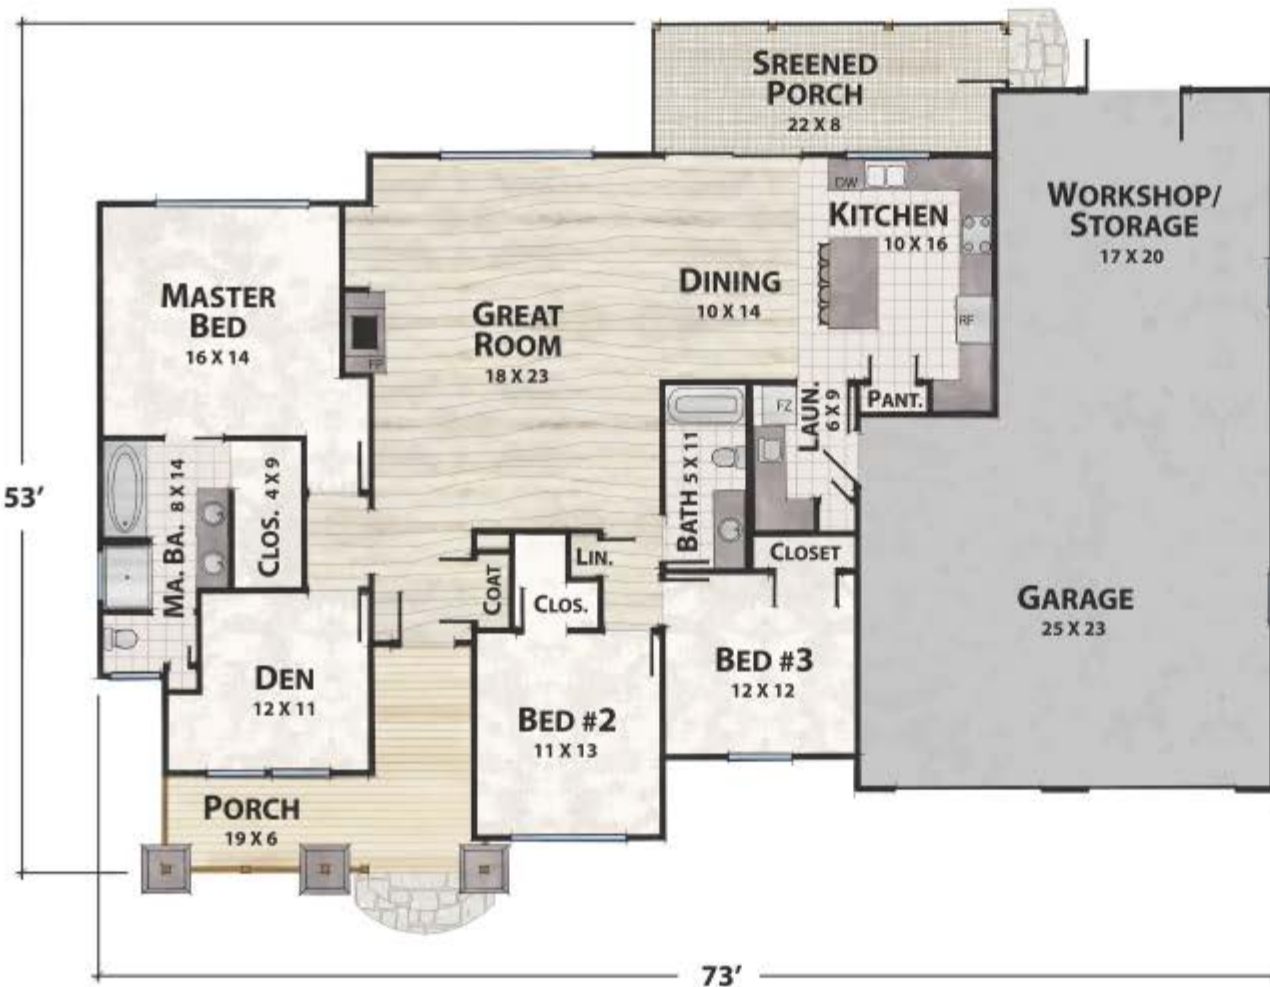

The Meadow View Retreat

natural element homes

The Modern Mountain Collection

1-800-970-2224

Plan Info:

Bedrooms 3
 Baths 2
 Half Baths 0

Square Footage:

Heated:	Unheated:	
1871	337	Porches/Decks
0	588	Garage
	353	Workshop
Total: 1871		

FRONT

RIGHT

REAR

LEFT

Plan customization is included with your home plan purchase. Why not make it PERFECT?

natural element homes

Copyrighted Home Plan: this home plan and images are protected by United States and international copyright Law and may not be duplicated, reproduced, modified, and/or distributed, in whole or in part, without the express written consent of Natural Element Homes.