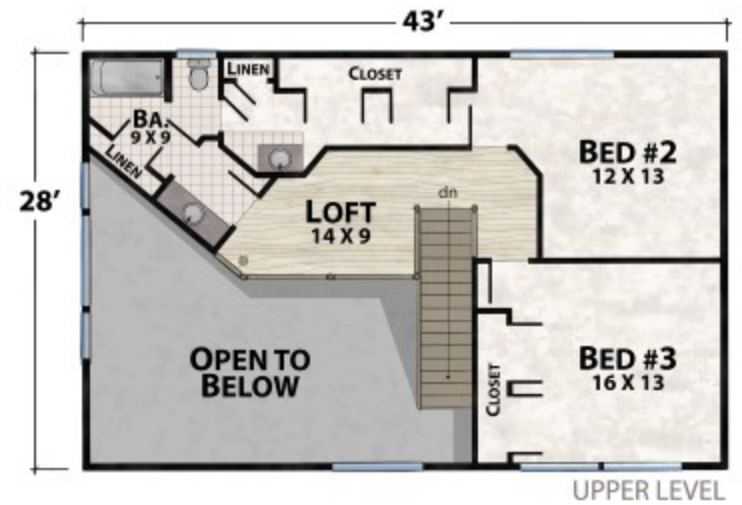

The Maple Leaf Lodge

natural element homes

1-800-970-2224

Plan Info:

Bedrooms 3
 Baths 2
 Half Baths 1

Square Footage:

Heated:
 1180 First Floor
 760 Upper Floor

Total: 1940

Unheated:
 602 Porches/Decks
 0 Garage

FRONT

RIGHT

REAR

LEFT

Plan customization is included with your home plan purchase. Why not make it PERFECT?

natural element homes

Copyrighted Home Plan: this home plan and images are protected by United States and international copyright Law and may not be duplicated, reproduced, modified, and/or distributed, in whole or in part, without the express written consent of Natural Element Homes.