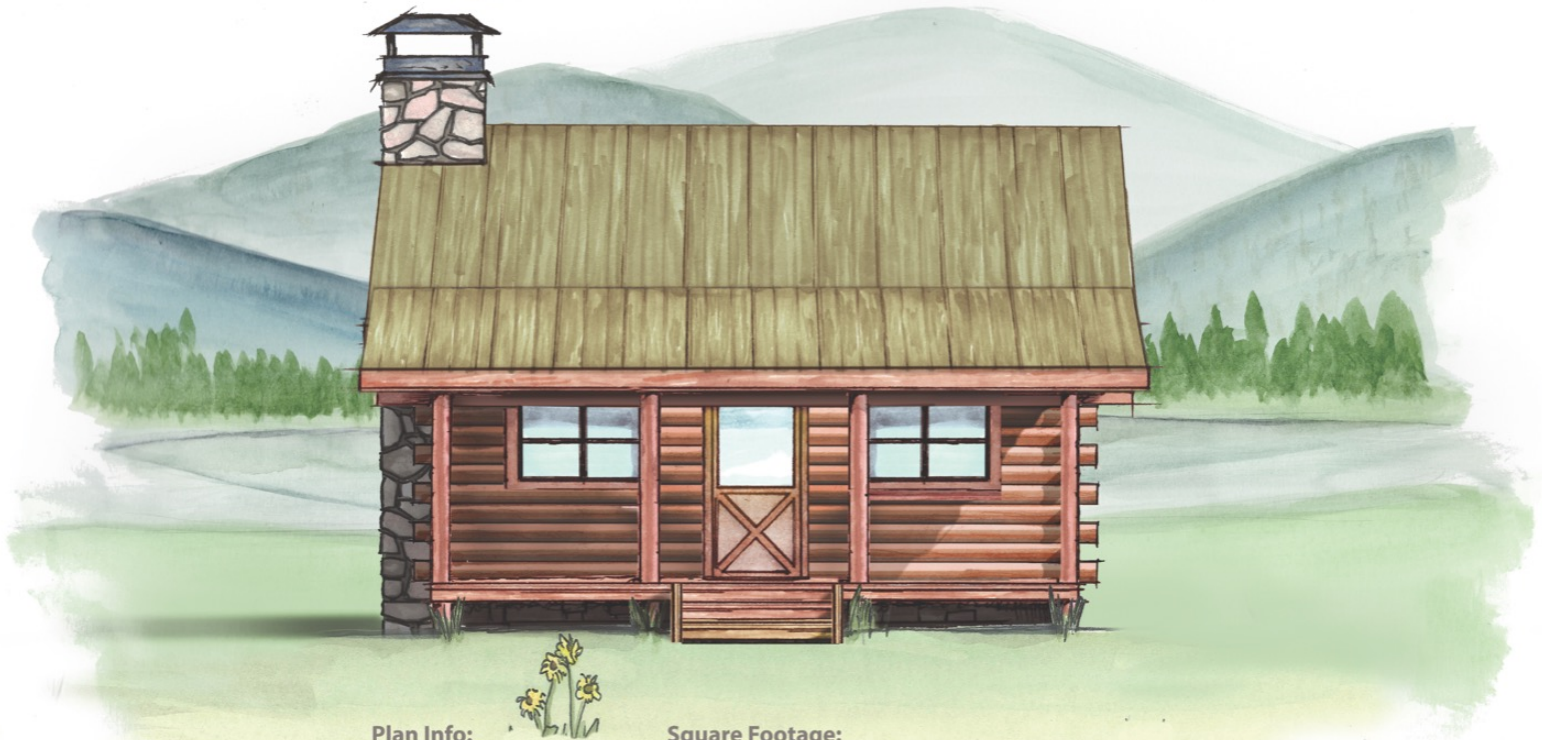

The Man House

natural element homes

The Comfy Cabins Collection

1-800-970-2224

Plan Info:

Bedrooms	1
Baths	1
Half Baths	0

Square Footage:

Heated:		Unheated:	
467	First Floor	200	Porches/Decks
0	Upper Floor	0	Garage