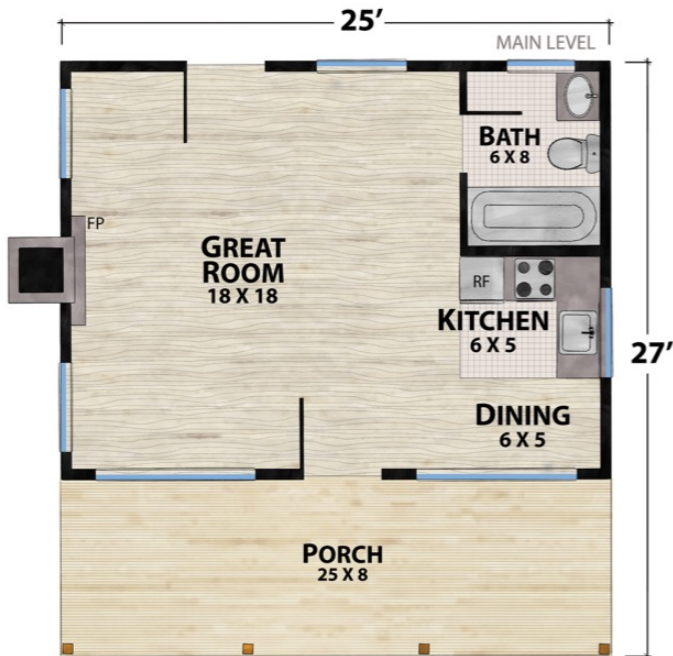

Plan customization is included with your home plan purchase. Why not make it PERFECT?

natural element homes

Copyrighted Home Plan: this home plan and images are protected by United States and international copyright Law and may not be duplicated, reproduced, modified, and/or distributed, in whole or in part, without the express written consent of Natural Element Homes.

www.NaturalElementHomes.com