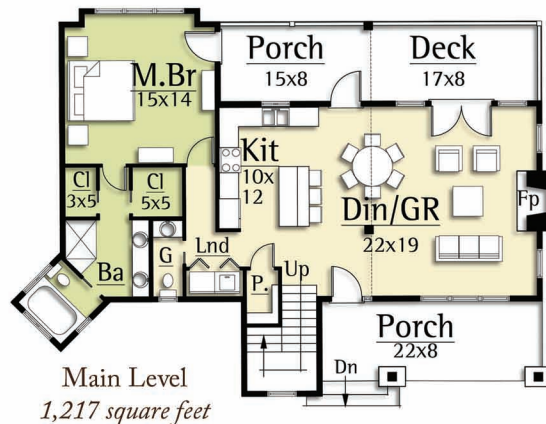

The most familiar of all ducks, the Mallard has become synonymous with American lakes and recreation.

The Mallard by MossCreek is designed to be a familiar and comforting design that speaks the great American past time of lake recreation. The exterior of the Mallard features stone and wood, porthole windows, arced "cellar vents", bark siding and even a paddle over the front porch. The interior features a main level complete with a Master Suite, an open kitchen-dining-great area with vaulted beamed ceilings, and laundry. The upper level of the Mallard features two bedrooms, bath and a study. Natural colors and materials make the Mallard a great home for Americas lake living.

MALLARD
2,021 total square feet

Copyright 2012 MossCreek

www.MossCreek.net • 800.737.2166