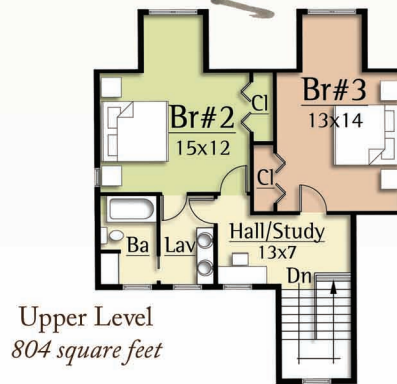

The most familiar of all ducks, the Mallard has become synonymous with American lakes and recreation.

The Mallard by MossCreek is designed to be a familiar and comforting design that speaks the great American past time of lake recreation. The exterior of the Mallard features stone and wood, porthole windows, arced "cellar vents", bark siding and even a paddle over the front porch. The interior features a main level complete with a Master Suite, an open kitchen-dining-great area with vaulted beamed ceilings, and laundry. The upper level of the Mallard features two bedrooms, bath and a study. Natural colors and materials make the Mallard a great home for Americas lake living.

MALLARD
2,021 total square feet

Copyright 2012 MossCreek

www.MossCreek.net • 800.737.2166