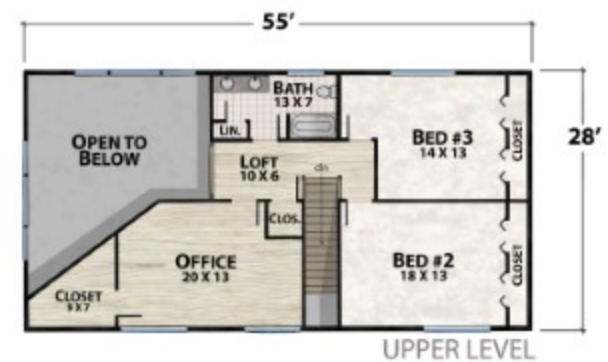

# The Lucky Man Lodge

*natural element homes*

The Drawing Board Collection

1-800-970-2224

**Plan Info:**

Bedrooms	2
Baths	2
Half Baths	1

**Square Footage:**

Heated:	Unheated:
1530	987
1073	584
946	
	Porches/Decks
	Garage

Total: 3549

FRONT

RIGHT

REAR

LEFT

Plan customization is included with your home plan purchase. Why not make it PERFECT?

*natural element homes*

Copyrighted Home Plan: this home plan and images are protected by United States and international copyright Law and may not be duplicated, reproduced, modified, and/or distributed, in whole or in part, without the express written consent of Natural Element Homes.