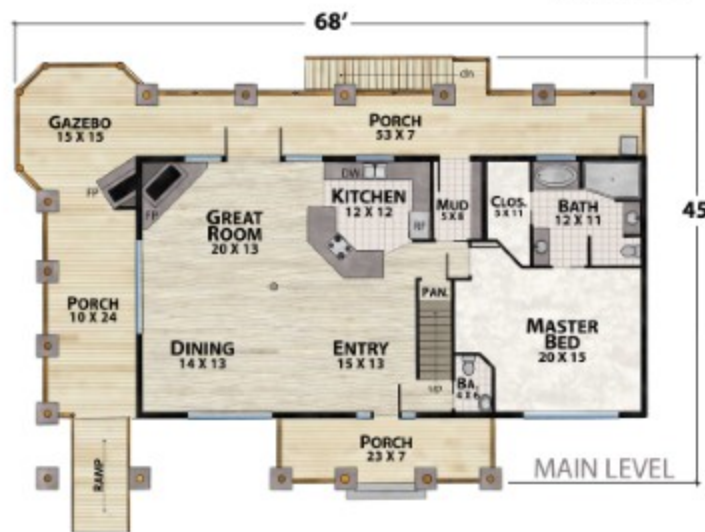

# The Lucky Man Lodge

*natural element homes*

The Drawing Board Collection

1-800-970-2224

**Plan Info:**

Bedrooms	2
Baths	2
Half Baths	1

**Square Footage:**

Heated:	Unheated:
1530	987
1073	584
946	
	Porches/Decks
	Garage

Total: 3549

FRONT

RIGHT

REAR

LEFT

Plan customization is included with your home plan purchase. Why not make it PERFECT?

*natural element homes*

Copyrighted Home Plan: this home plan and images are protected by United States and international copyright Law and may not be duplicated, reproduced, modified, and/or distributed, in whole or in part, without the express written consent of Natural Element Homes.