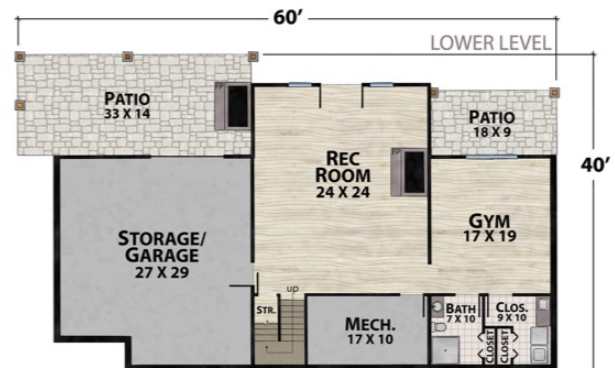

The Lover's Lane Lodge

natural element homes

The Modern Farmhouse Collection

1-800-970-2224

Plan Info:

Bedrooms 4
Baths 4
Half Baths 0

Square Footage:

Heated:
2245 First Floor
1364 Upper Floor
1525 Lower Floor

Total: 5134

Unheated:
775 Porches/Decks
728 Garage

FRONT

RIGHT

REAR

LEFT

Plan customization is included with your home plan purchase. Why not make it PERFECT?

natural element homes