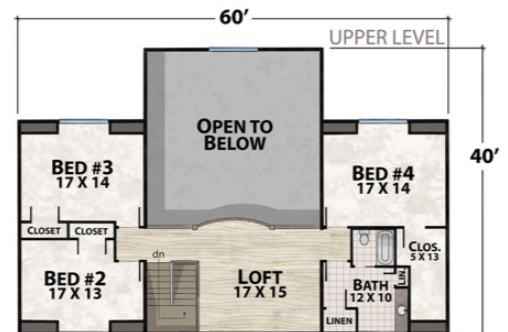

The Lover's Lane Lodge

natural element homes

The Modern Farmhouse Collection

1-800-970-2224

Plan Info:

Bedrooms 4
Baths 4
Half Baths 0

Square Footage:

Heated:
2245 First Floor
1364 Upper Floor
1525 Lower Floor

Total: 5134

Unheated:
775 Porches/Decks
728 Garage

FRONT

RIGHT

REAR

LEFT

Plan customization is included with your home plan purchase. Why not make it PERFECT?

natural element homes