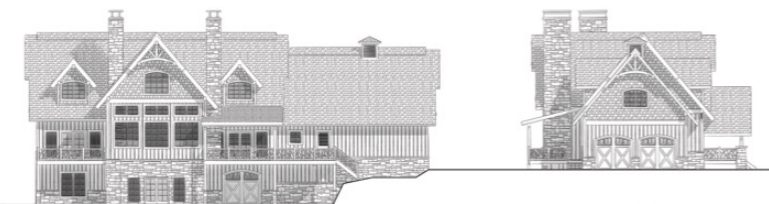

The Lover's Lane Lodge

natural element homes

The Modern Farmhouse Collection

1-800-970-2224

Plan Info:

Bedrooms 4
Baths 4
Half Baths 0

Square Footage:

Heated:
2245 First Floor
1364 Upper Floor
1525 Lower Floor

Total: 5134

Unheated:
775 Porches/Decks
728 Garage

FRONT

RIGHT

REAR

LEFT

Plan customization is included with your home plan purchase. Why not make it PERFECT?

natural element homes