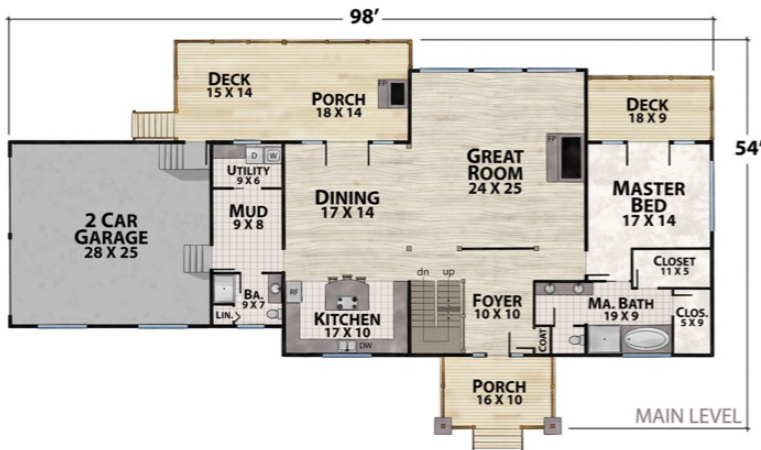

The Lover's Lane Lodge

natural element homes

The Modern Farmhouse Collection

1-800-970-2224

Plan Info:

Bedrooms 4
Baths 4
Half Baths 0

Square Footage:

Heated:
2245 First Floor
1364 Upper Floor
1525 Lower Floor

Total: 5134

Unheated:
775 Porches/Decks
728 Garage

FRONT

RIGHT

REAR

LEFT

Plan customization is included with your home plan purchase. Why not make it PERFECT?

natural element homes