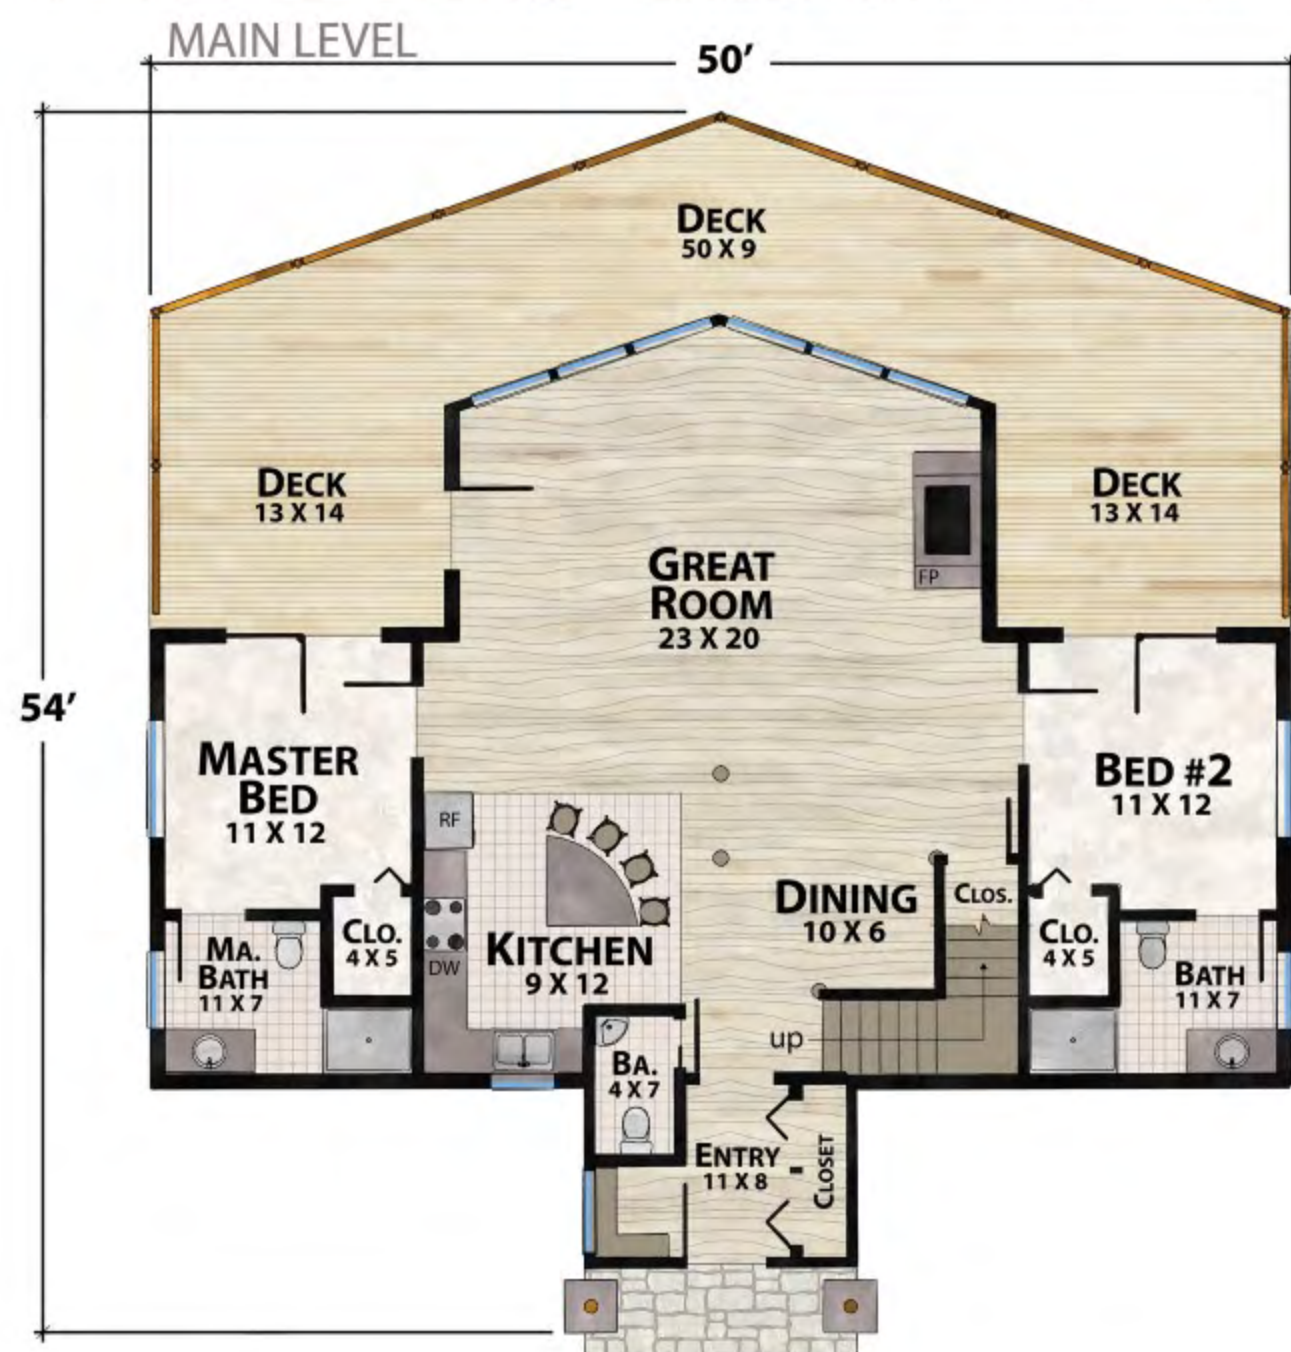

The Lookout Lodge

natural element homes

The Classic Plans Collection

1-800-970-2224

Main Level - 1,384 Square Feet

Upper Level - 754 Square Feet

2,138 Total Square Footage

4 Bedrooms - 3 1/2 Baths

634 Square Feet of Outdoor Living

FRONT

RIGHT

REAR

LEFT

Plan customization is included with your home plan purchase. Why not make it PERFECT?

natural element homes

Copyrighted Home Plan: this home plan and images are protected by United States and international copyright Law and may not be duplicated, reproduced, modified, and/or distributed, in whole or in part, without the express written consent of Natural Element Homes.