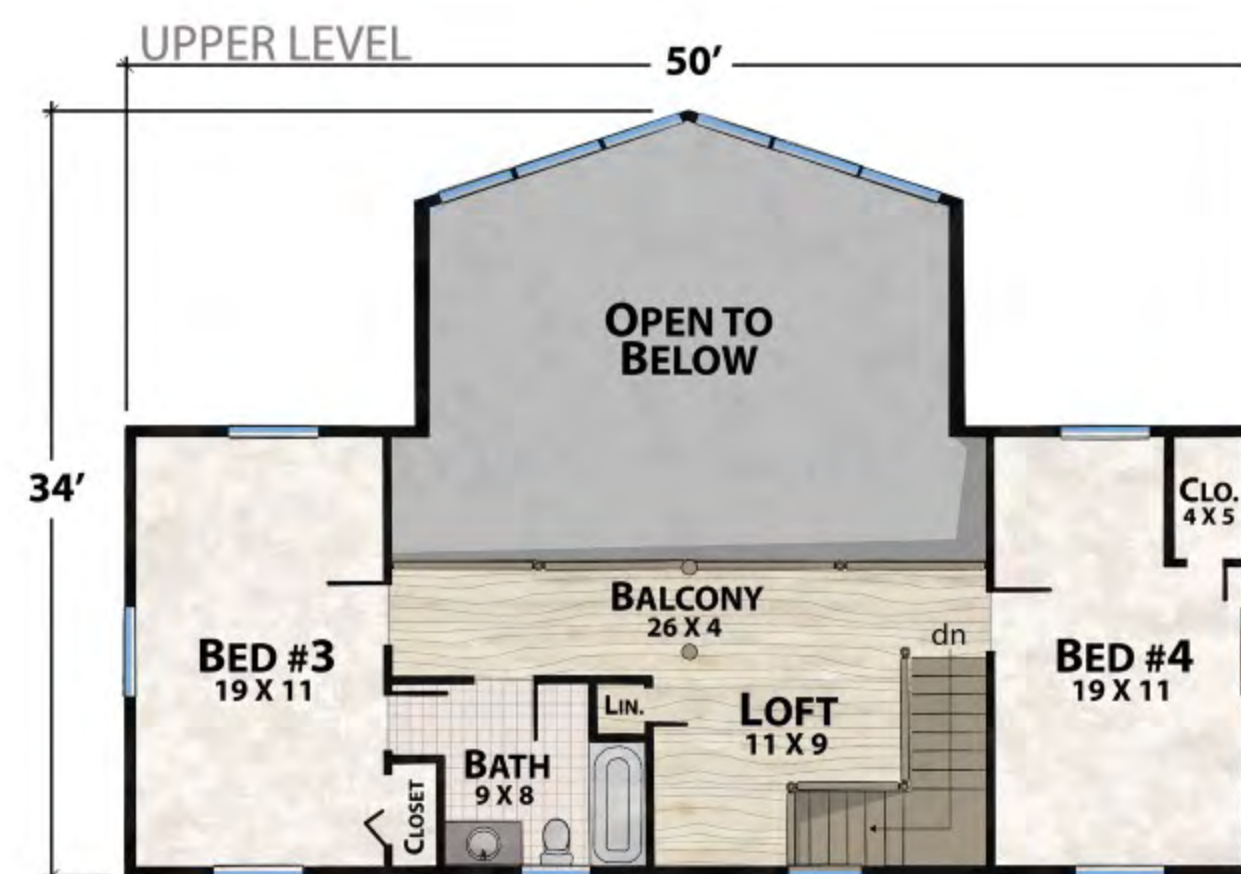

The Lookout Lodge

natural element homes

The Classic Plans Collection

1-800-970-2224

Main Level - 1,384 Square Feet

Upper Level - 754 Square Feet

2,138 Total Square Footage

4 Bedrooms - 3 1/2 Baths

634 Square Feet of Outdoor Living

FRONT

RIGHT

REAR

LEFT

Plan customization is included with your home plan purchase. Why not make it PERFECT?

natural element homes

Copyrighted Home Plan: this home plan and images are protected by United States and international copyright Law and may not be duplicated, reproduced, modified, and/or distributed, in whole or in part, without the express written consent of Natural Element Homes.