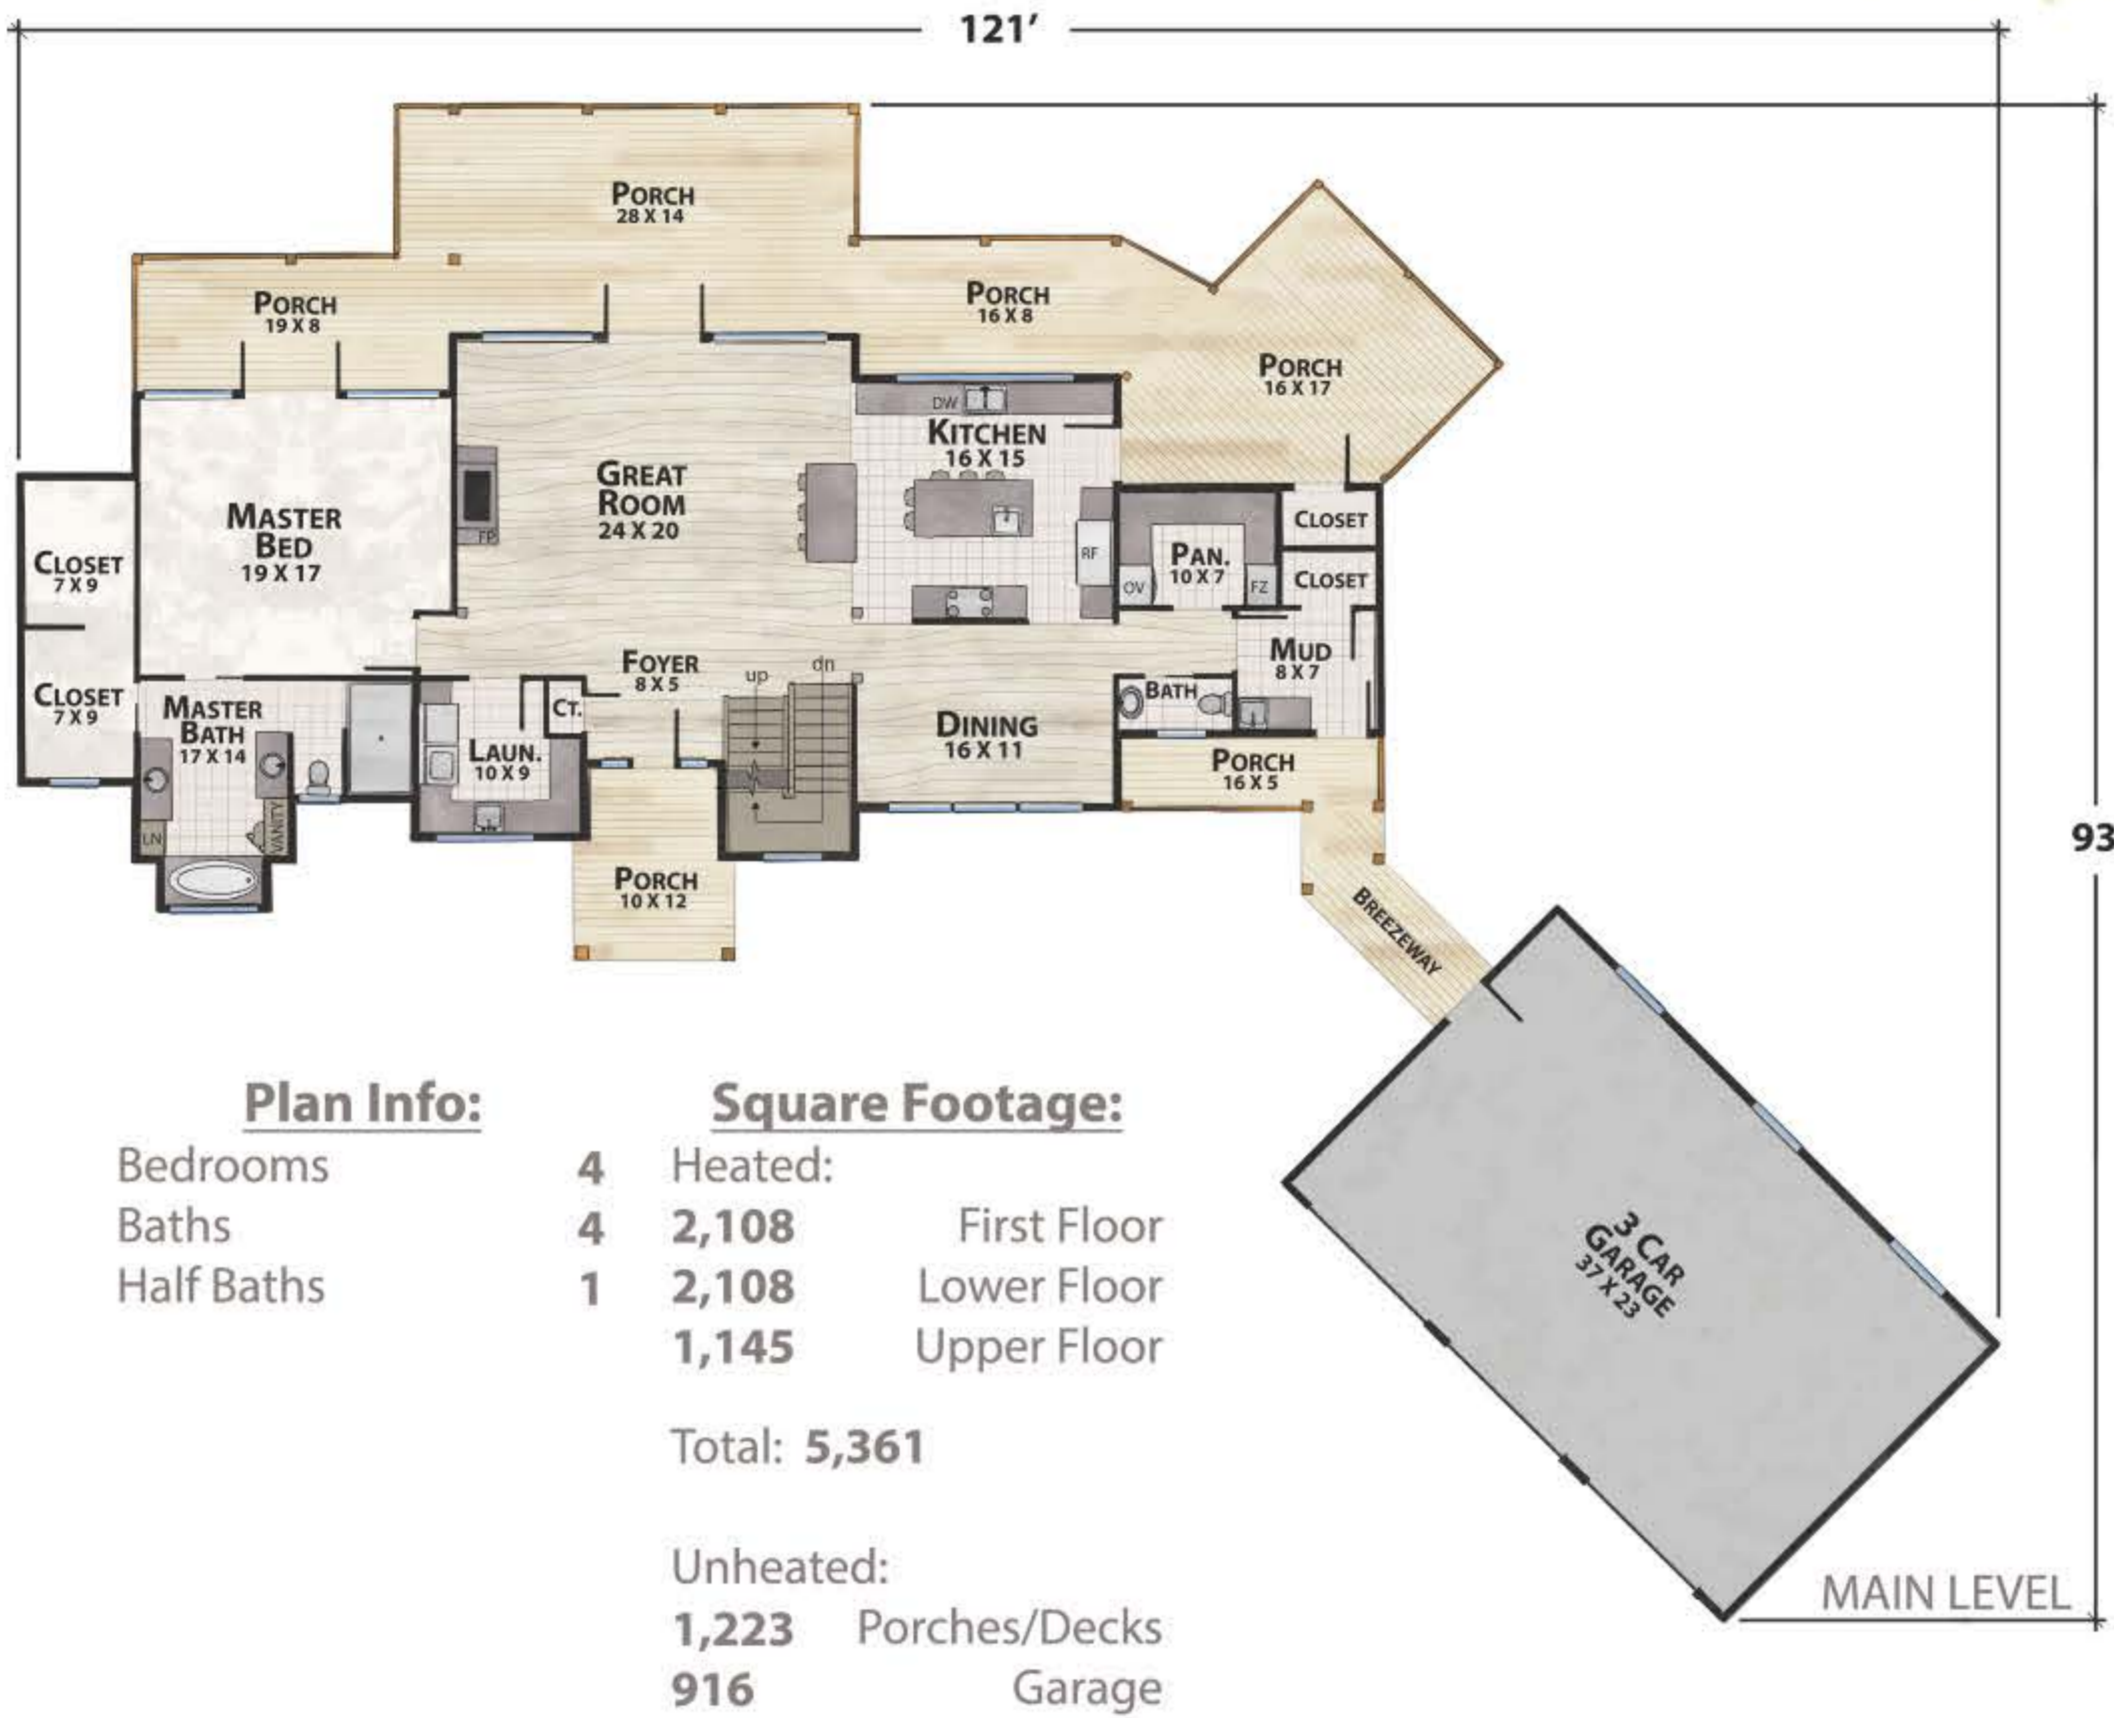

The Little John Lodge

natural element homes

The Modern Mountain Collection

1-800-970-2224

Plan customization is included with your home plan purchase. Why not make it PERFECT?

natural element homes

Copyrighted Home Plan: this home plan and images are protected by United States and international copyright Law and may not be duplicated, reproduced, modified, and/or distributed, in whole or in part, without the express written consent of Natural Element Homes.