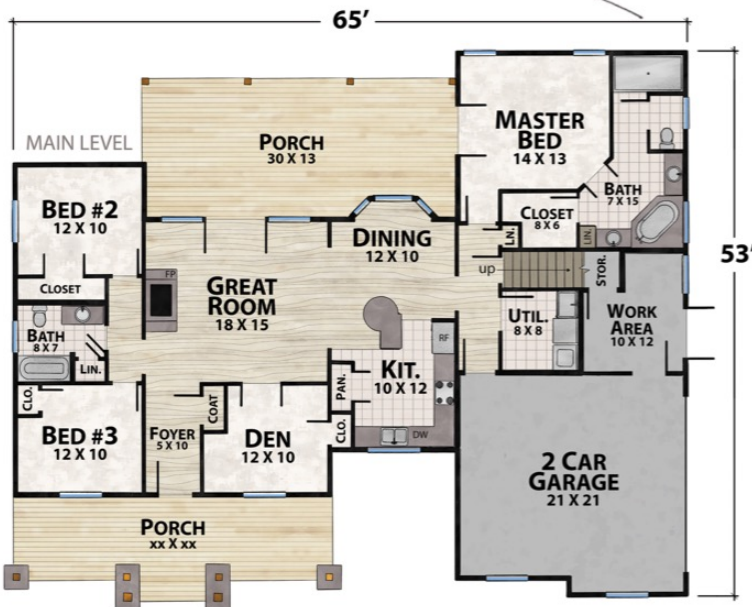

The Little Dipper Lodge

natural element homes

The Black Label Collection

1-800-970-2224

Plan Info:

Bedrooms	3
Baths	2
Half Baths	0

Square Footage:

Heated:	
1775	First Floor
210	Upper Floor

Total: 1985

Unheated:

630	Porches/Decks
440	Garage

FRONT

RIGHT

REAR

LEFT

Plan customization is included with your home plan purchase. Why not make it PERFECT?