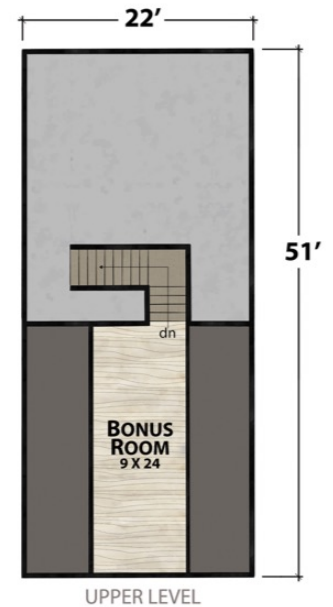

The Little Dipper Lodge

natural element homes

The Black Label Collection

1-800-970-2224

Plan Info:

Bedrooms	3
Baths	2
Half Baths	0

Square Footage:

Heated:	
1775	First Floor
210	Upper Floor

Total: 1985

Unheated:

630	Porches/Decks
440	Garage

FRONT

RIGHT

REAR

LEFT

Plan customization is included with your home plan purchase. Why not make it PERFECT?