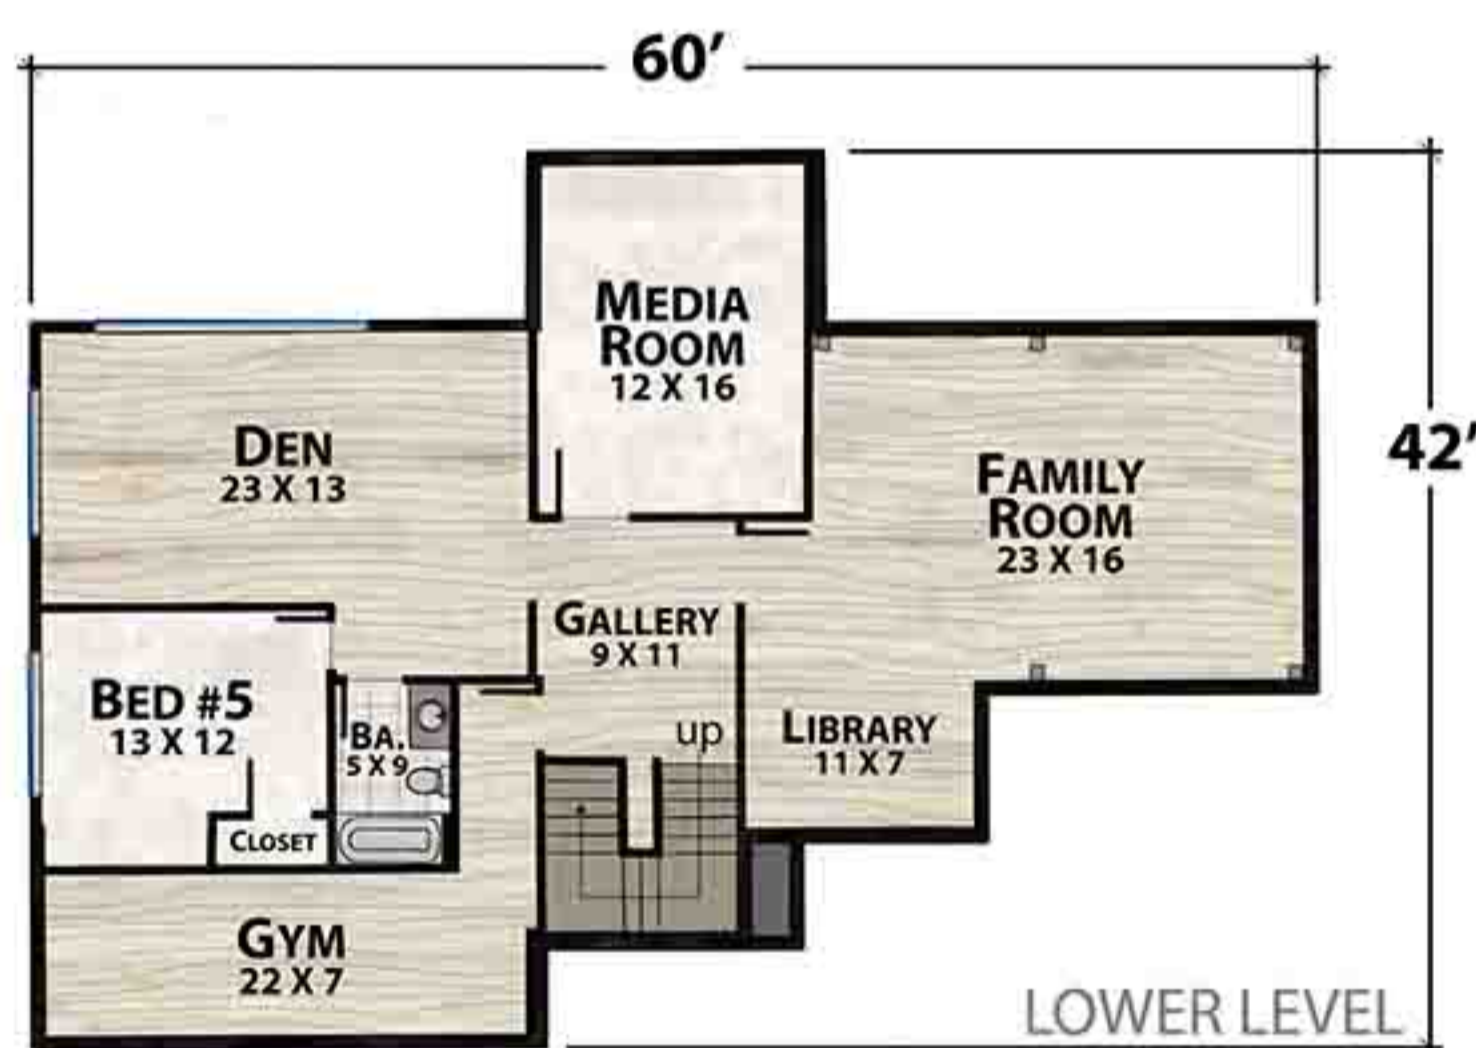

The Little Bear 2

natural element homes

1-800-970-2224

Plan Info:		Square Footage:		Unheated:	
Bedrooms	5	Heated:		Porches/Decks	448
Baths	4	1764	First Floor	Garage	834
Half Baths	1	1239	Upper Floor	Attic/Storage	542
		1222	Lower Floor		

Total: 3998

FRONT

RIGHT

REAR

LEFT

Plan customization is included with your home plan purchase. Why not make it PERFECT?

natural element homes

Copyrighted Home Plan: this home plan and images are protected by United States and international copyright Law and may not be duplicated, reproduced, modified, and/or distributed, in whole or in part, without the express written consent of Natural Element Homes.