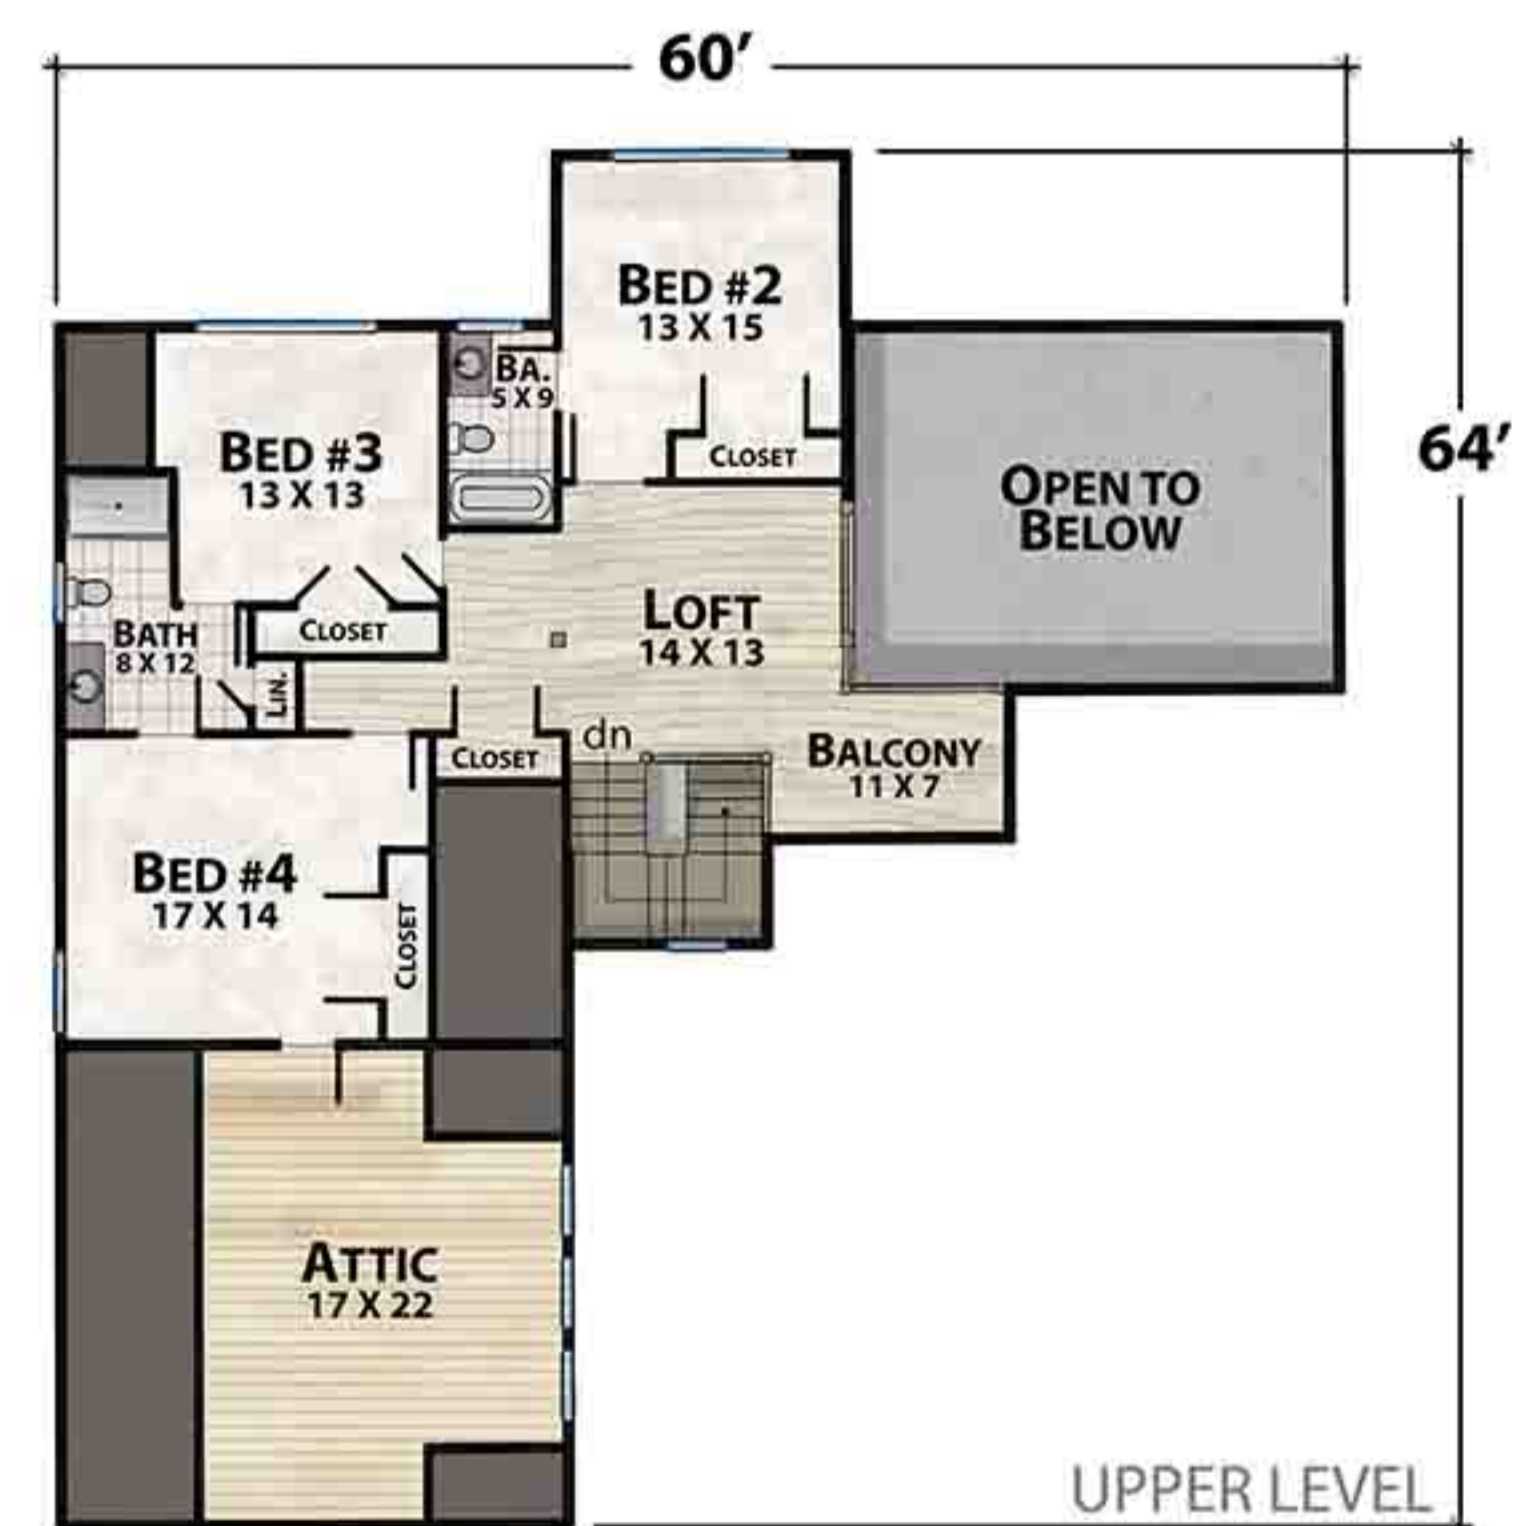

The Little Bear 2

natural element homes

1-800-970-2224

Plan Info:		Square Footage:		Unheated:	
Bedrooms	5	Heated:		Porches/Decks	448
Baths	4	1764	First Floor	Garage	834
Half Baths	1	1239	Upper Floor	Attic/Storage	542
		1222	Lower Floor		

Total: 3998

FRONT

RIGHT

REAR

LEFT

Plan customization is included with your home plan purchase. Why not make it PERFECT?

natural element homes

Copyrighted Home Plan: this home plan and images are protected by United States and international copyright Law and may not be duplicated, reproduced, modified, and/or distributed, in whole or in part, without the express written consent of Natural Element Homes.