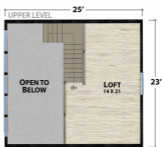

The Little Barlow

natural element homes

The Comfy Cabins Collection

1-800-970-2224

Plan Info:

Bedrooms 1
Baths 1

Square Footage:

Heated:
543 First Floor
250 Upper Floor

Total: 793

Unheated:
124 Porches/Decks
0 Garage

FRONT