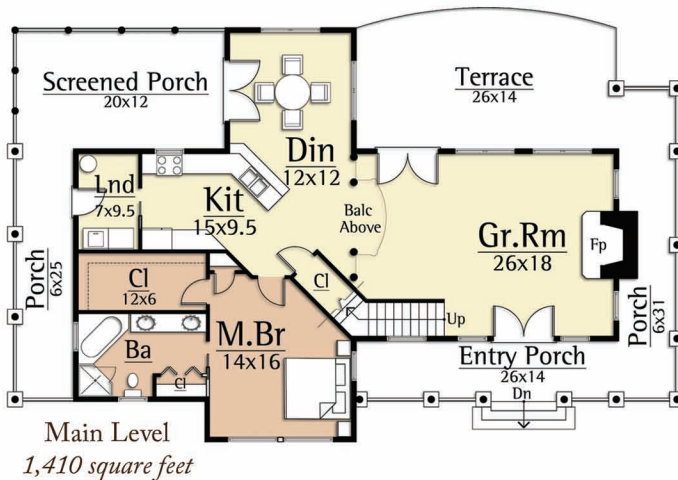

MOSSCREEK

RUSTIC AMERICAN HOME DESIGN

LECONTE

Copyright 2012 MossCreek
www.MossCreek.net
800.737.2166

The LeConte expresses the natural spirit of the cabins at Elkmont in the Great Smoky Mountains National Park. Commonly known as "Parkitecture", the LeConte features tapered stone pillars, hewn log walls, long gutterless overhangs, board and batten siding and split oak railings. Simple ridge lines and craftsman style details complete the unique feel of this Appalachian home.

We Bring Design to Life!

t r e e n t o e s o

LECONTE

1,861 total square feet

Copyright 2012 MossCreek