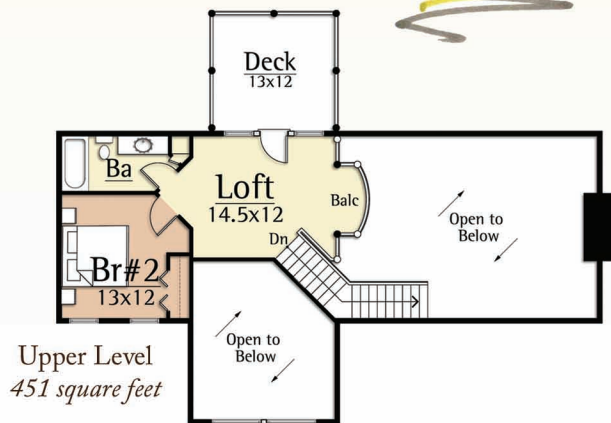

MOSSCREEK

RUSTIC AMERICAN HOME DESIGN

LECONTE

Copyright 2012 MossCreek
www.MossCreek.net
800.737.2166

The LeConte expresses the natural spirit of the cabins at Elkmont in the Great Smoky Mountains National Park. Commonly known as "Parkitecture", the LeConte features tapered stone pillars, hewn log walls, long gutterless overhangs, board and batten siding and split oak railings. Simple ridge lines and craftsman style details complete the unique feel of this Appalachian home.

We Bring Design to Life!

t r e e n t o e s o

LECONTE

1,861 total square feet

Copyright 2012 MossCreek