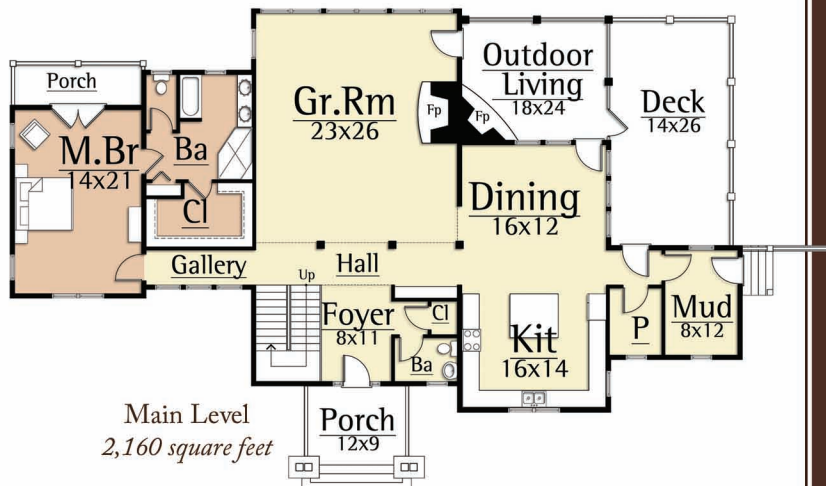

The Larch by MossCreek symbolizes that same durability to outdoor elements with an exterior of stone, timbers, wood, and glass. The interior of the Larch is rich with timbers and vaulted ceilings. An open living plan ensures that everyone is a part of the fun. A grand master suite on the main level, combines with two full bedroom suites on the upper level, to create the perfect home to relax in the rustic regions of the American countryside.

LARCH
3,524 total square feet

Copyright 2012 MossCreek

www.MossCreek.net • 800.737.2166