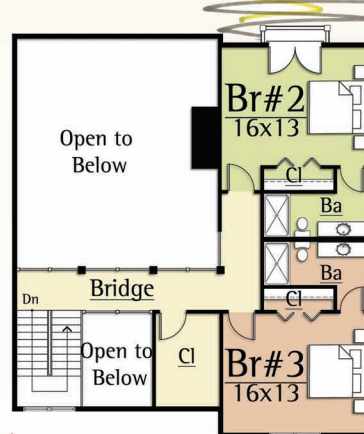

The Larch by MossCreek symbolizes that same durability to outdoor elements with an exterior of stone, timbers, wood, and glass. The interior of the Larch is rich with timbers and vaulted ceilings. An open living plan ensures that everyone is a part of the fun. A grand master suite on the main level, combines with two full bedroom suites on the upper level, to create the perfect home to relax in the rustic regions of the American countryside.