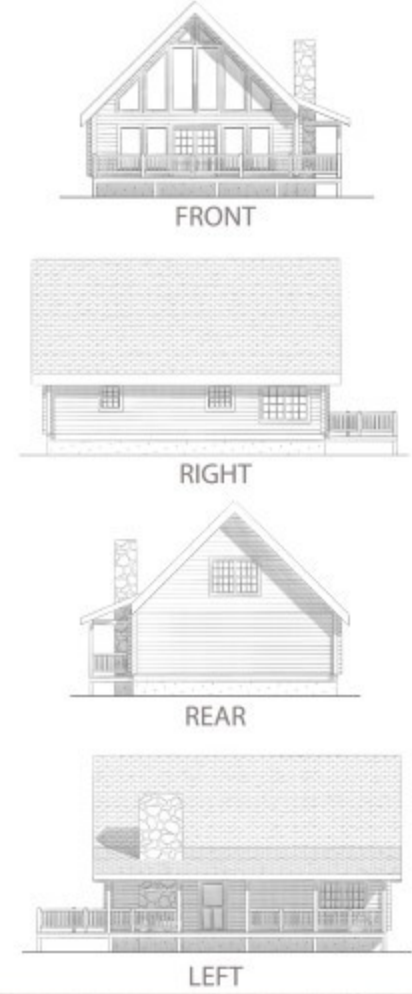

The Lakeview

The Classic Plans Collection

1-800-970-2224

Main Level - 1,108 Square Feet Upper Level - 564 Square Feet 1,672 Heated Total Square Feet
 1 Bed - 2 Bath 564+ SF Outdoor Living

Plan customization is included with your home plan purchase. Why not make it PERFECT?