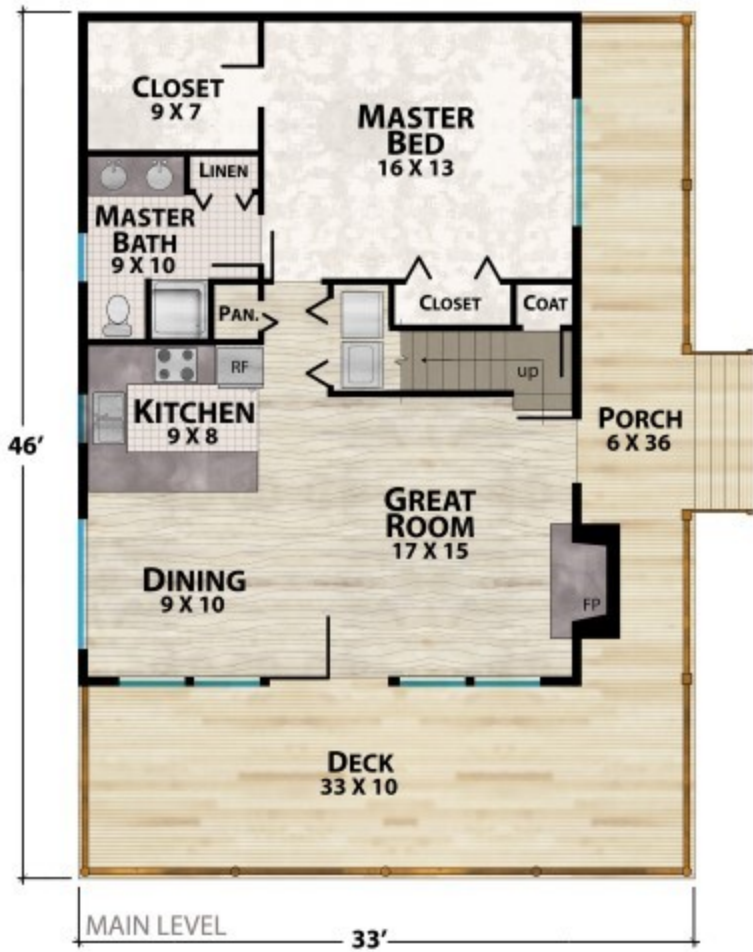

The Lakeview

The Classic Plans Collection

1-800-970-2224

Main Level - 1,108 Square Feet Upper Level - 564 Square Feet 1,672 Heated Total Square Feet
 1 Bed - 2 Bath 564+ SF Outdoor Living

Plan customization is included with your home plan purchase. Why not make it PERFECT?