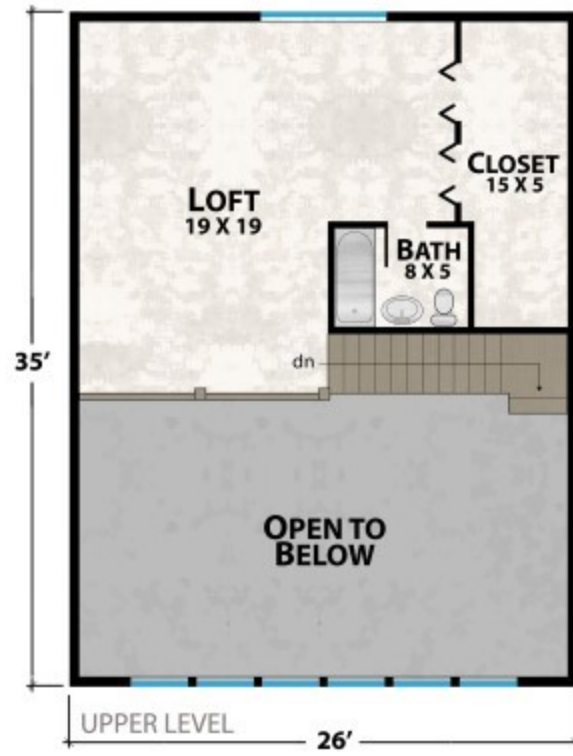

The Lakeview

The Classic Plans Collection

1-800-970-2224

Main Level - 1,108 Square Feet Upper Level - 564 Square Feet 1,672 Heated Total Square Feet
 1 Bed - 2 Bath 564+ SF Outdoor Living

Plan customization is included with your home plan purchase. Why not make it PERFECT?