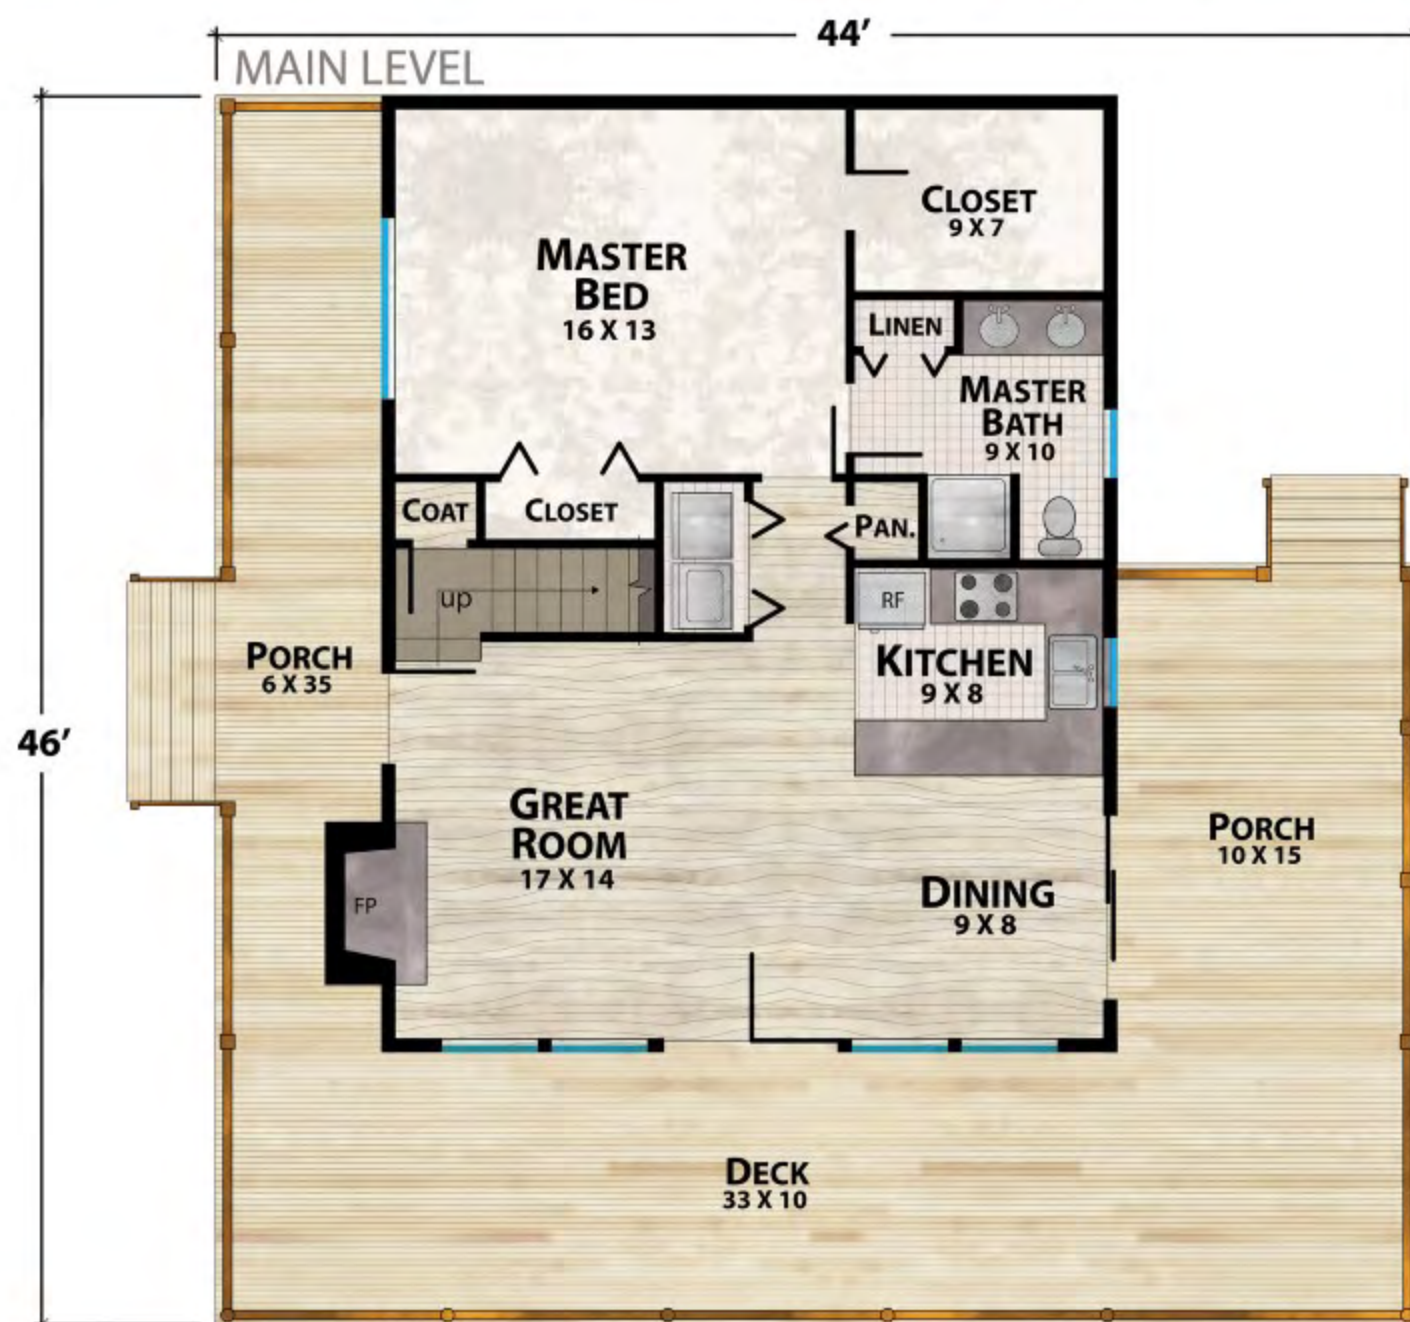

# The Lakeview 2

natural element homes

The ClassicPlans Collection

1-800-970-2224

Main Level - 1,108 Square Feet

Upper Level - 564 Square Feet

1,672 Total Square Footage

1 Bedrooms - 2 Baths

877 Square Feet of Outdoor Living

Plan customization is included with your home plan purchase. Why not make it PERFECT?

natural element homes

Copyrighted Home Plan: this home plan and images are protected by United States and international copyright Law and may not be duplicated, reproduced, modified, and/or distributed, in whole or in part, without the express written consent of Natural Element Homes.