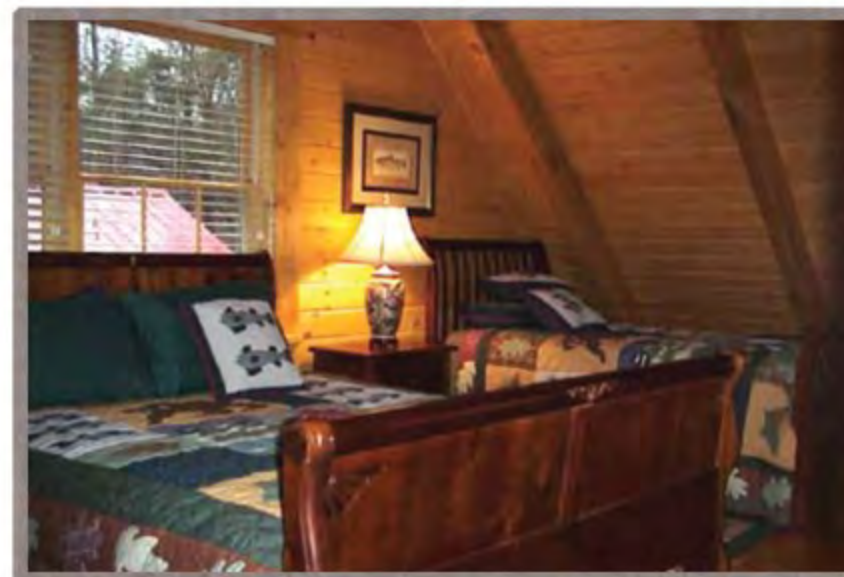

Plan customization is included with your home plan purchase. Why not make it PERFECT?

natural element homes

Copyrighted Home Plan: this home plan and images are protected by United States and international copyright Law and may not be duplicated, reproduced, modified, and/or distributed, in whole or in part, without the express written consent of Natural Element Homes.

www.NaturalElementHomes.com