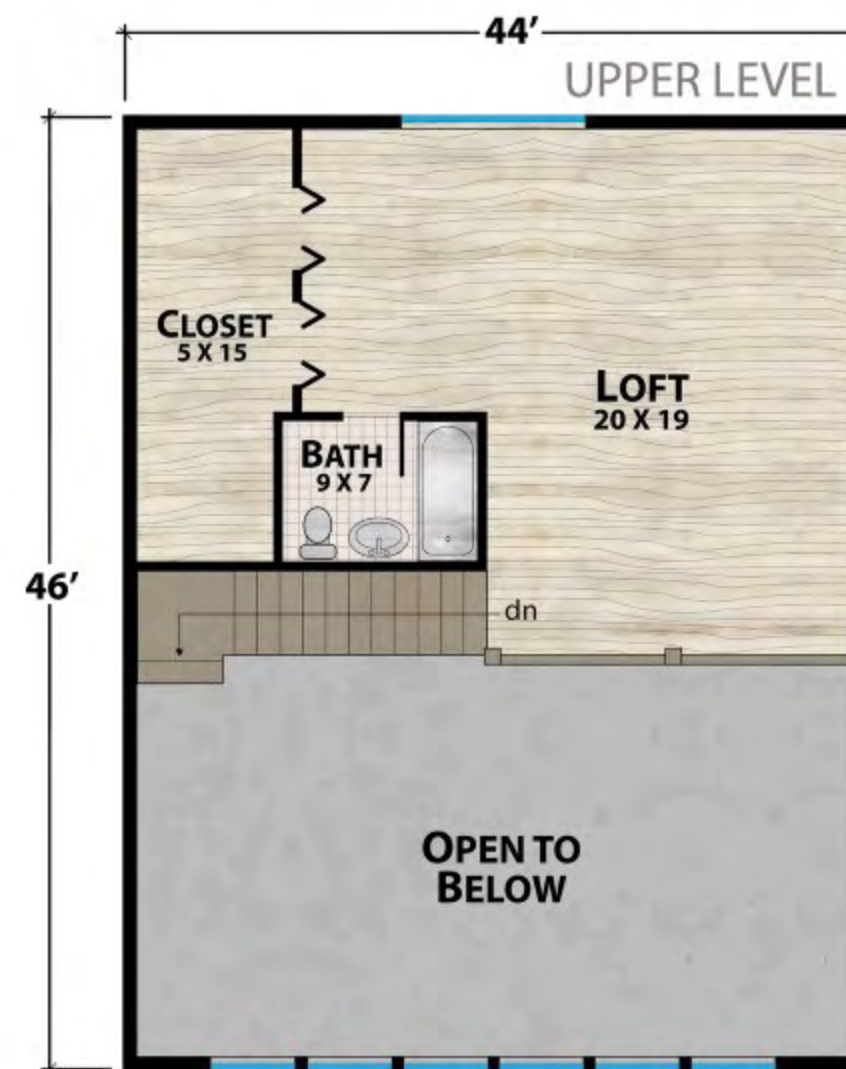

# The Lakeview 2

natural element homes

The ClassicPlans Collection

1-800-970-2224

Main Level - 1,108 Square Feet

Upper Level - 564 Square Feet

1,672 Total Square Footage

1 Bedrooms - 2 Baths

877 Square Feet of Outdoor Living

Plan customization is included with your home plan purchase. Why not make it PERFECT?

natural element homes

Copyrighted Home Plan: this home plan and images are protected by United States and international copyright Law and may not be duplicated, reproduced, modified, and/or distributed, in whole or in part, without the express written consent of Natural Element Homes.